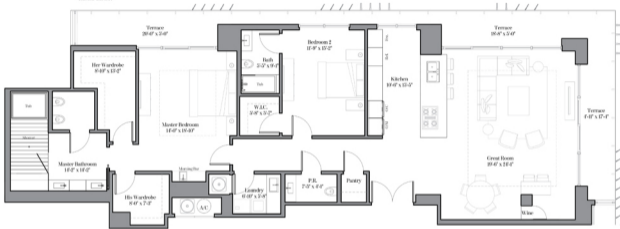

THE RITZ-CARLTON RESIDENCES®
MIAMI BEACH

RESIDENCE TYPE B1

2 Bedrooms | 2.5 Bathrooms

Residence 215 & 315

Ceiling height (Master & Great Rm): 10'-2" (3.10m)

Ceiling height (All Other Areas): 9'-2" (2.79m)

Residence 415 & LPH15

Ceiling height (Master & Great Rm): 9'-6" (2.90m)

Ceiling height (All Other Areas): 8'-8" (2.64m)

Living Area: 1,934 sq. ft. (180 sq. m)

Terrace: 375 sq. ft. (35 sq. m)

Total Area: 2,309 sq. ft. (214 sq. m)