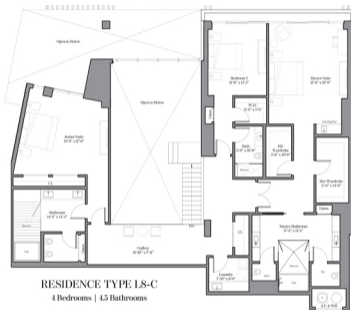

THE RITZ-CARLTON RESIDENCES®
MIAMI BEACH

Residence 217

Ceiling height (Great Room): 16'-0" (4.88m)

Ceiling height (All Other Areas): 8'-0" (2.44m)

Living Area: 4,033 sq. ft. (375 sq. m)

Terrace: 458 sq. ft. (43 sq. m)

Total Area: 4,491 sq. ft. (417 sq. m)