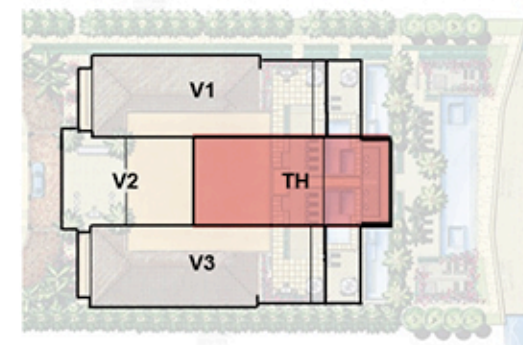

TOWN HOUSE
3 BEDROOMS/ 3.5 BATHS

FLOOR PLAN
5,152 sq ft.

FIRST FLOOR

SECOND FLOOR

BISCAYNE BAY