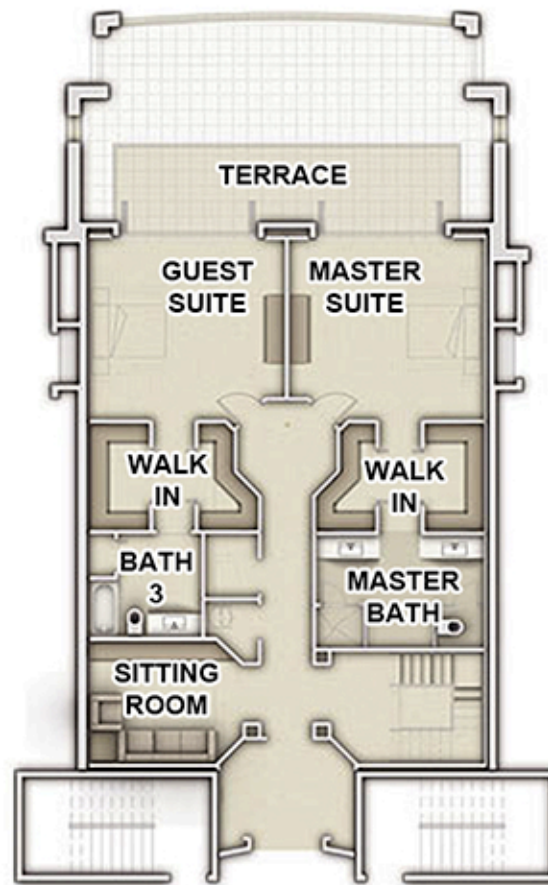

TOWN HOUSE
3 BEDROOMS/ 3.5 BATHS

FLOOR PLAN
5,152 sq ft.

FIRST FLOOR

SECOND FLOOR

BISCAYNE BAY