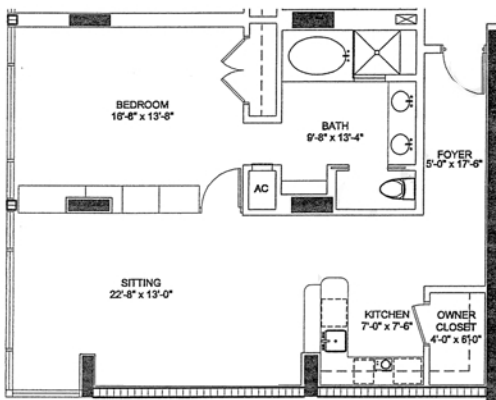

CANYON RANCH - CARILLON HOTEL-CONDO

UNIT CR-A

1 Bedroom / 1 Bathroom

950 Interior Square Feet [88.26 m2]