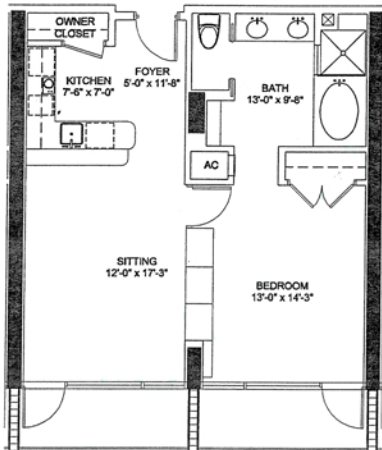

CANYON RANCH - CARILLON HOTEL-CONDO

UNIT CR-E

1 Bedroom / 1 Bathroom

720 Interior Square Feet [68.89 m²]