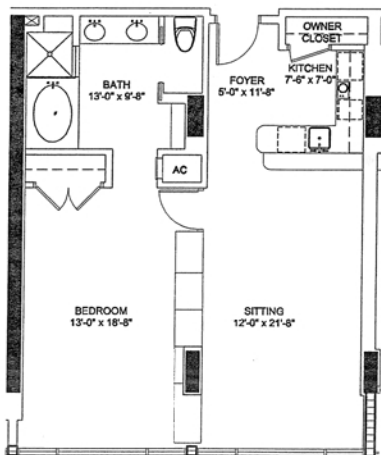

CANYON RANCH - CARILLON HOTEL-CONDO

UNIT CR-1

1 Bedroom / 1 Bathroom

840 Interior Square Feet [78.04 m²]