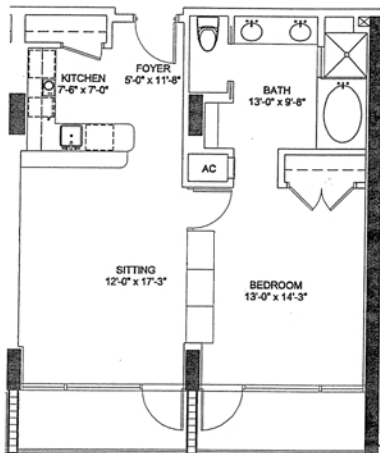

CANYON RANCH - CARILLON HOTEL-CONDO

UNIT CR-J

1 Bedroom / 1 Bathroom

720 Interior Square Feet [66.89 m²]