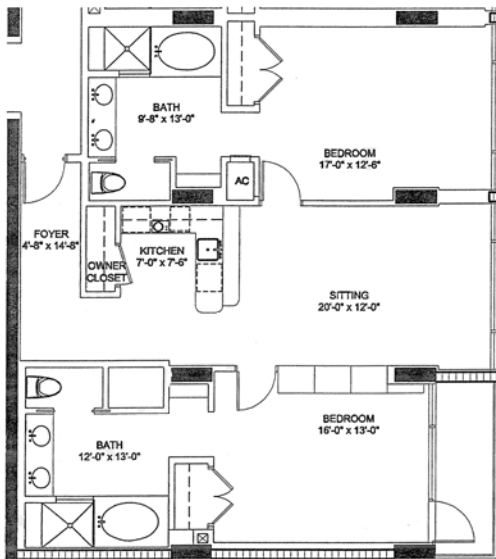

CANYON RANCH - CARILLON HOTEL-CONDO

UNIT CR-K

2 Bedrooms / 2 Bathrooms

1,285 Interior Square Feet [119.38 m2]