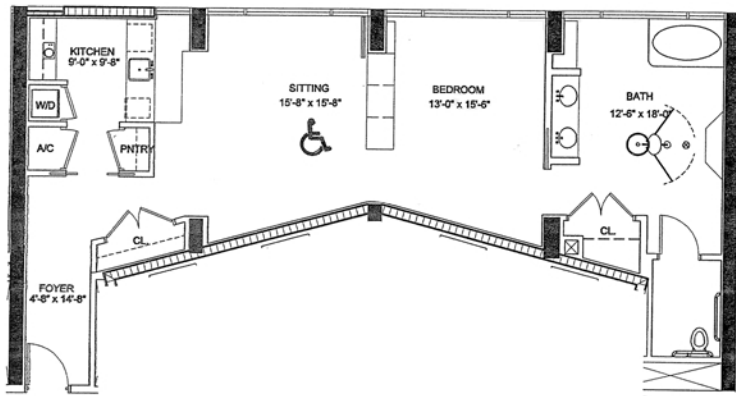

CANYON RANCH - CARILLON HOTEL-CONDO

UNIT CR-P

1 Bedroom / 1 Bathroom

920 Interior Square Feet [85.47 m2]