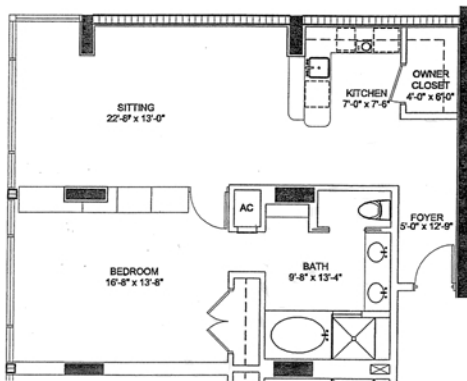

CANYON RANCH - CARILLON HOTEL-CONDO

UNIT CR-S

1 Bedroom / 1 Bathroom
950 Interior Square Feet [88.26 m2]