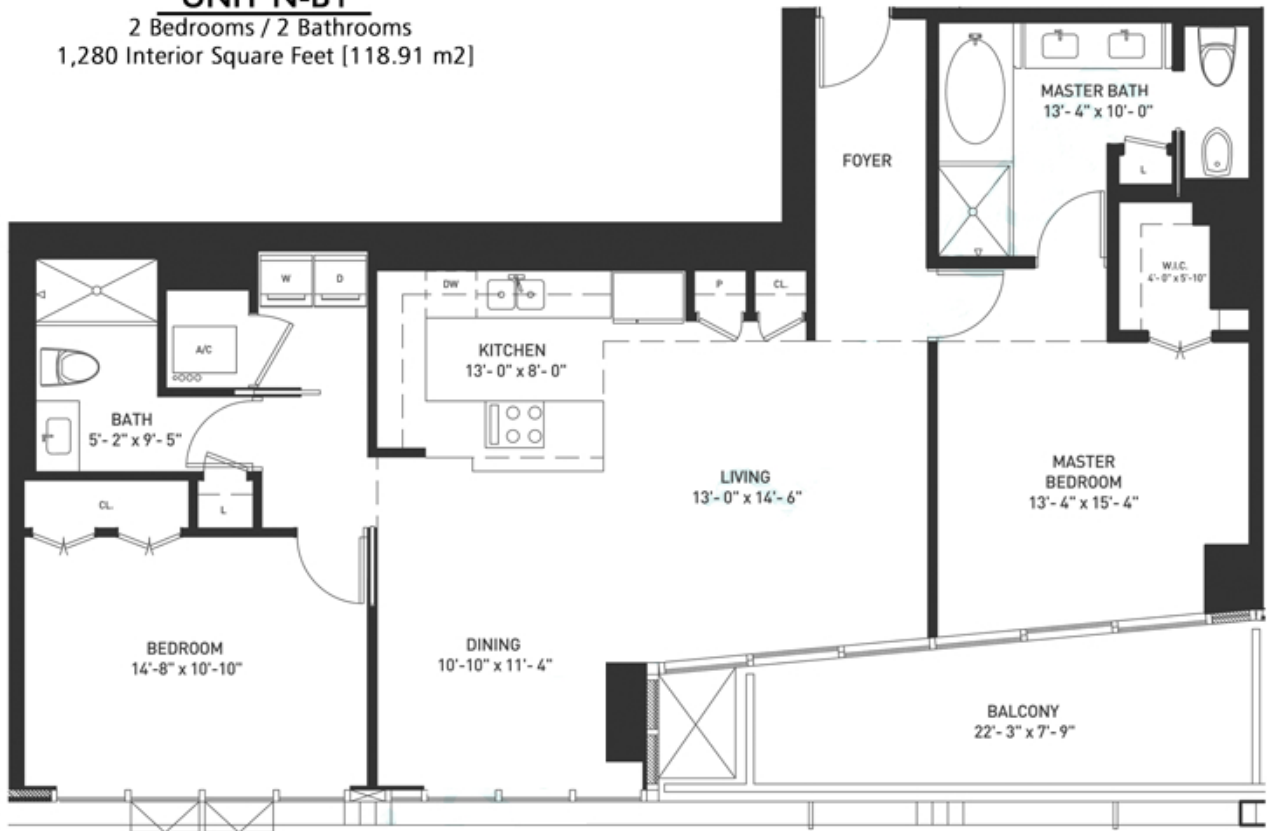

Canyon Ranch - North Tower

UNIT N-B1

2 Bedrooms / 2 Bathrooms
1,280 Interior Square Feet [118.91 m2]

LEVELS 06-20

LEVELS 21-22