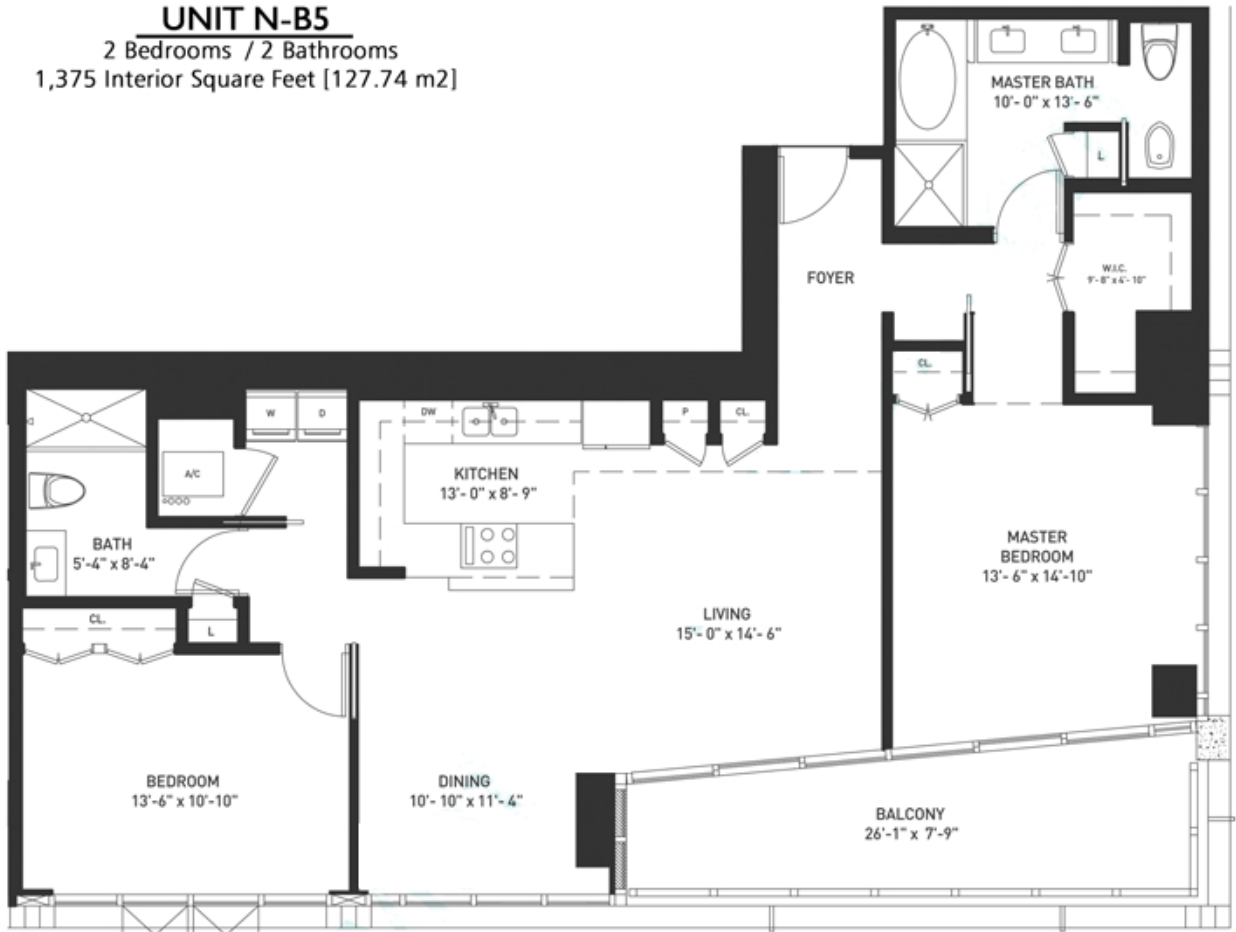

# Canyon Ranch - North Tower

## UNIT N-B5

2 Bedrooms / 2 Bathrooms

1,375 Interior Square Feet [127.74 m<sup>2</sup>]

LEVELS 23-25

LEVELS 26-29

All dimensions are approximate and all floor plans and development plans are subject to change without notice.