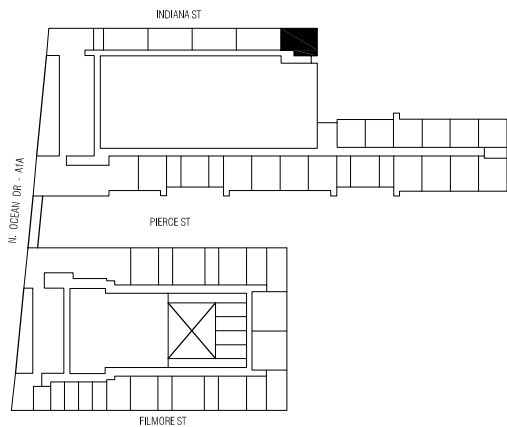

UNIT H		COSTA HOLLYWOOD CONDO	
1 BEDROOM / 1 BATH			
LEVELS: 2-6			
A/C AREA:		712 SF / 66.1 M2	
BALCONY:		30 SF / 2.79 M2	
TOTAL		<u>742 SF / 68.9 M2</u>	

LEVEL 2

LEVEL 4

LEVEL 6

LEVEL 3

LEVEL 5

UNIT H	COSTA HOLLYWOOD CONDO
KEY PLAN BY LEVEL	