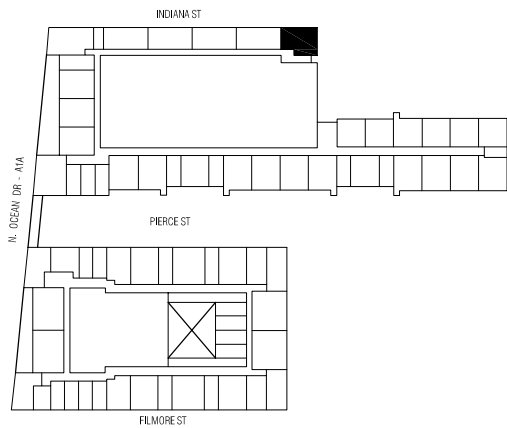

UNIT H		COSTA HOLLYWOOD CONDO	
1 BEDROOM / 1 BATH			
LEVELS: 2-6			
A/C AREA:		712 SF / 66.1 M2	
BALCONY:		30 SF / 2.79 M2	
TOTAL		<u>742 SF / 68.9 M2</u>	

LEVEL 2

LEVEL 4

LEVEL 6

LEVEL 3

LEVEL 5

UNIT H	COSTA HOLLYWOOD CONDO
KEY PLAN BY LEVEL	