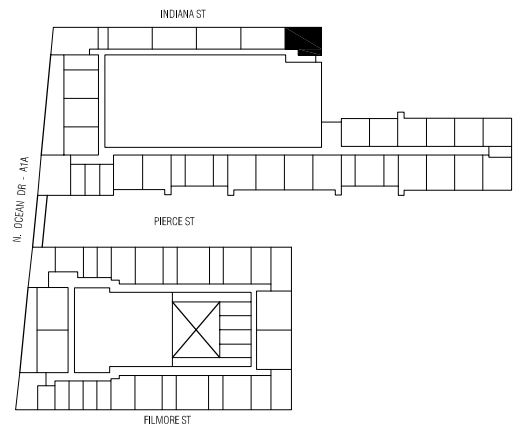

UNIT H		COSTA HOLLYWOOD CONDO	
1 BEDROOM / 1 BATH			
LEVELS: 2-6			
A/C AREA:		712 SF / 66.1 M2	
BALCONY:		30 SF / 2.79 M2	
TOTAL		<u>742 SF / 68.9 M2</u>	

LEVEL 2

LEVEL 4

LEVEL 6

LEVEL 3

LEVEL 5

UNIT H	COSTA HOLLYWOOD CONDO
KEY PLAN BY LEVEL	