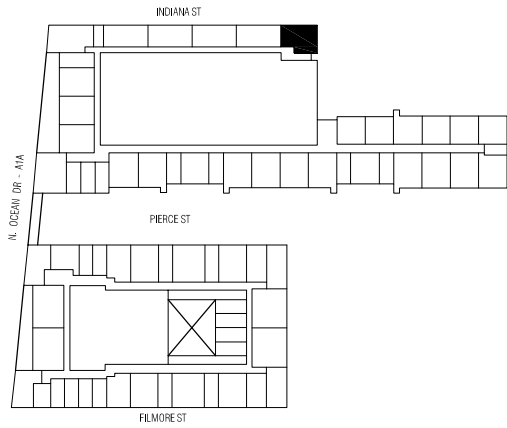

UNIT H		COSTA HOLLYWOOD CONDO	
1 BEDROOM / 1 BATH			
LEVELS: 2-6			
A/C AREA:		712 SF / 66.1 M2	
BALCONY:		30 SF / 2.79 M2	
TOTAL		<u>742 SF / 68.9 M2</u>	

LEVEL 2

LEVEL 4

LEVEL 6

LEVEL 3

LEVEL 5

UNIT H	COSTA HOLLYWOOD CONDO
KEY PLAN BY LEVEL	