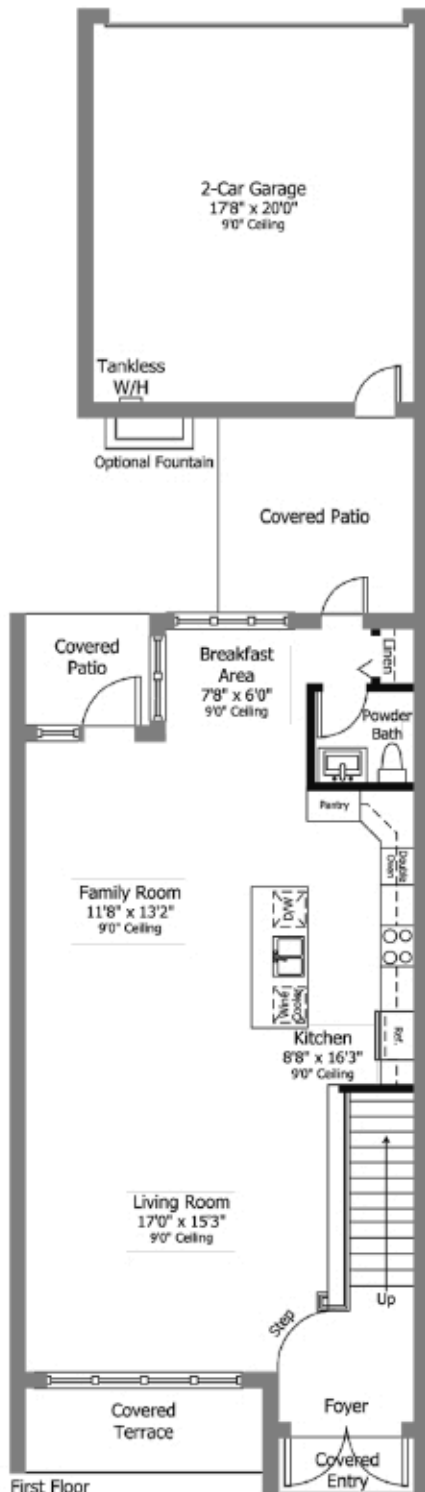

Landmark

6500 NW 105th Place, Doral, FL 33178

Model C

1904 Square Feet
3 Bedrooms
2.5 Bathrooms

First Floor