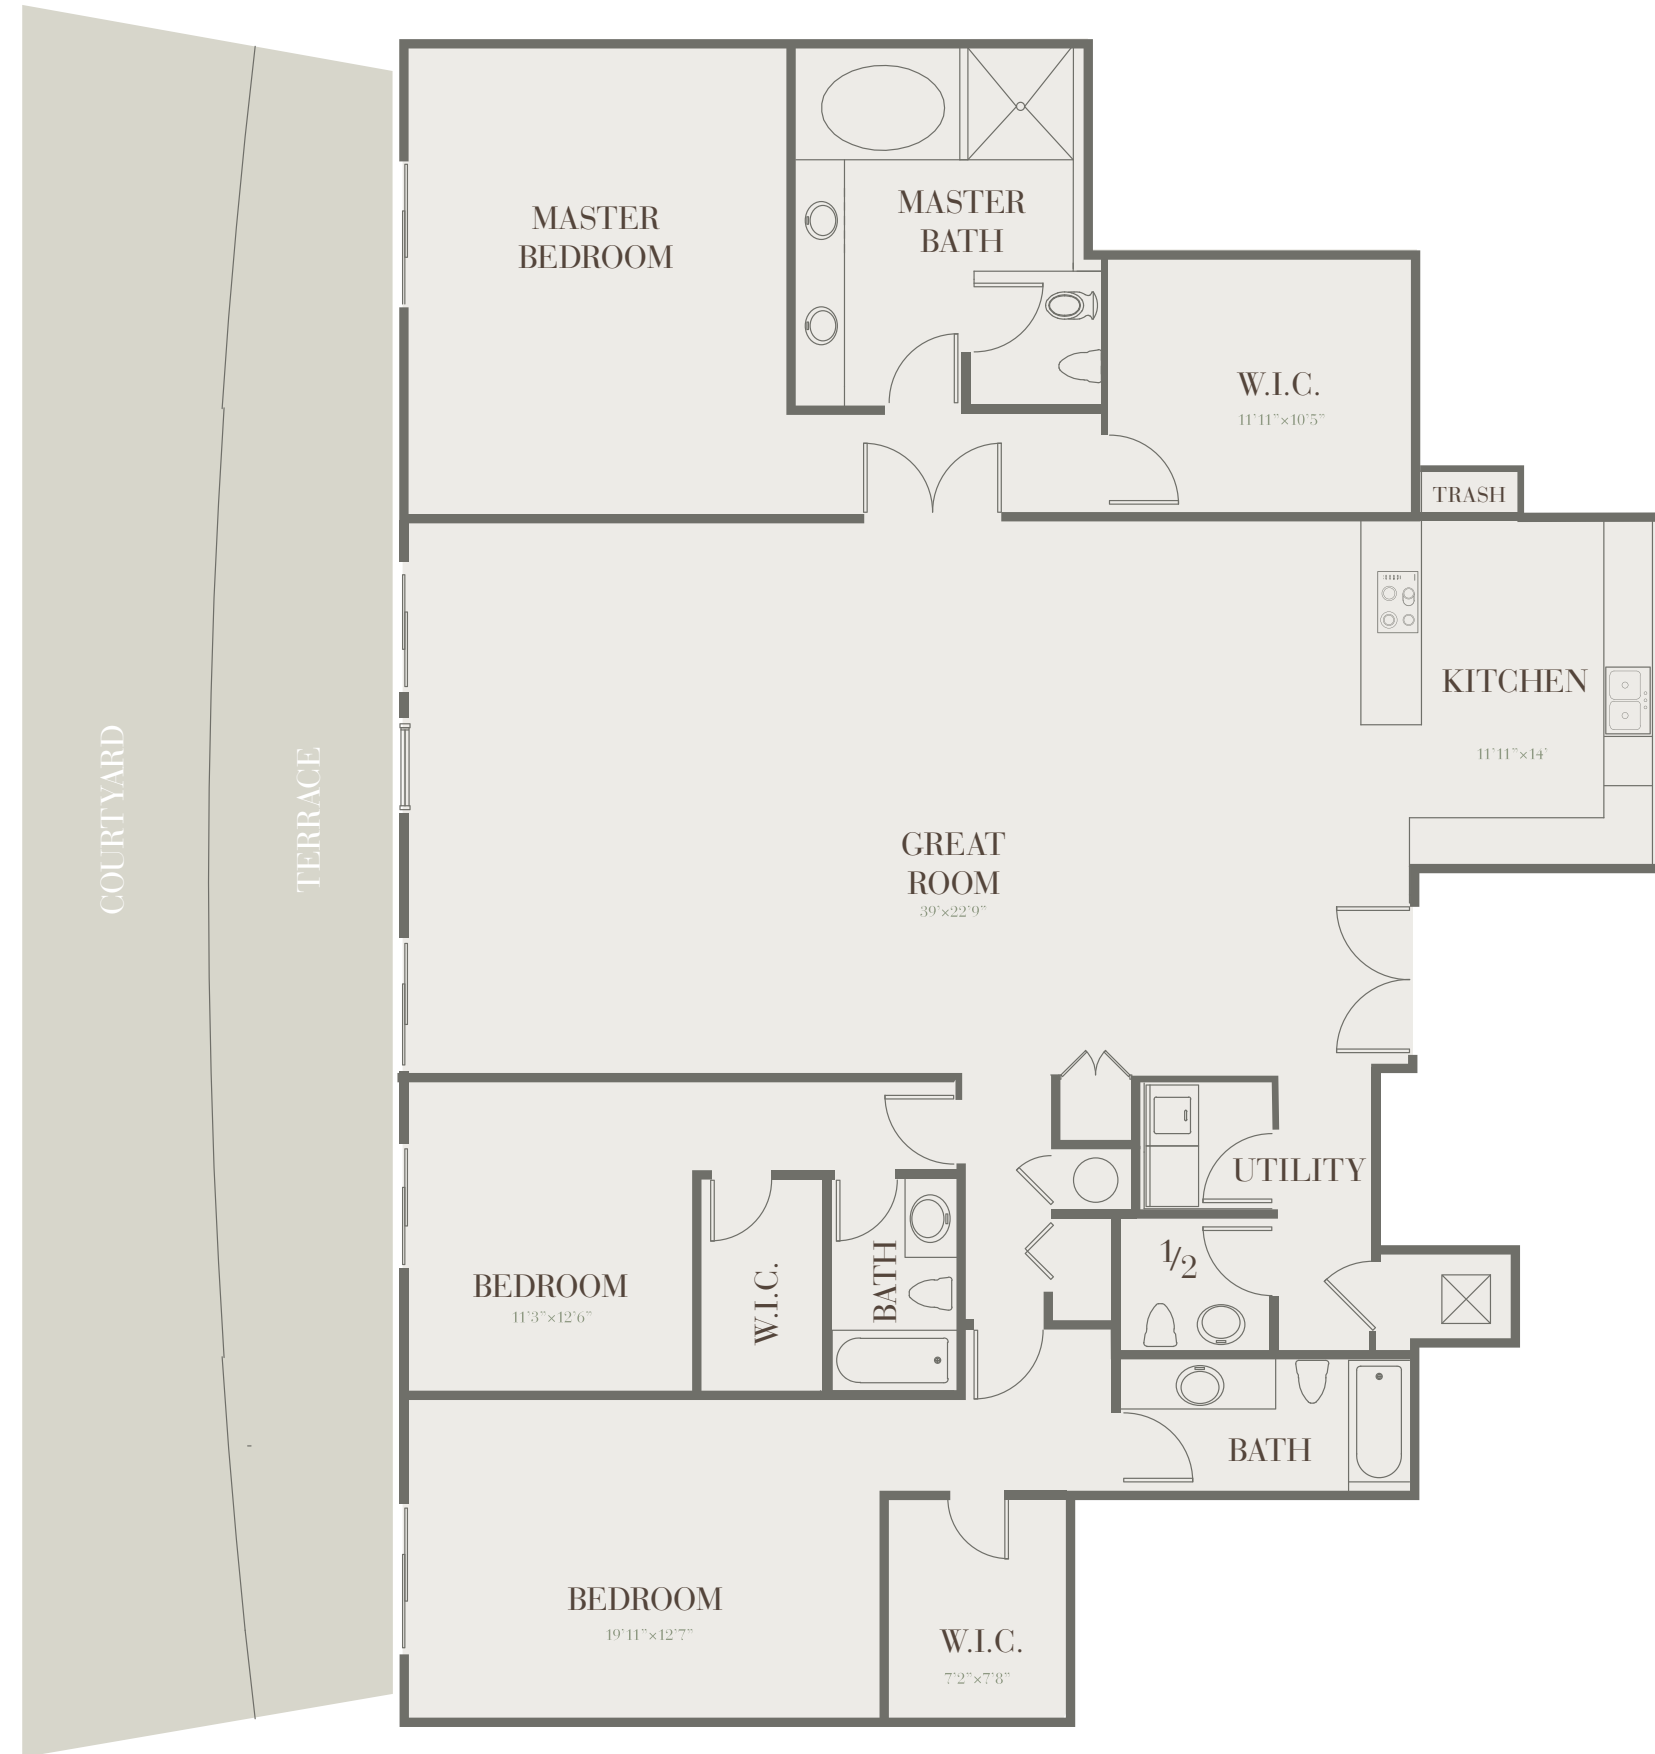

UNIT 102 TYPE B

Indian Creek Lake

West Bay Harbor Drive

3 BEDS 3.5 BATHS

INTERIOR <i>footage</i>	2,840	SQ FT	264	SQ M
TERRACE <i>footage</i>	1,134	SQ FT	105	SQ M
TOTAL <i>footage</i>	3,974	SQ FT	369	SQ M