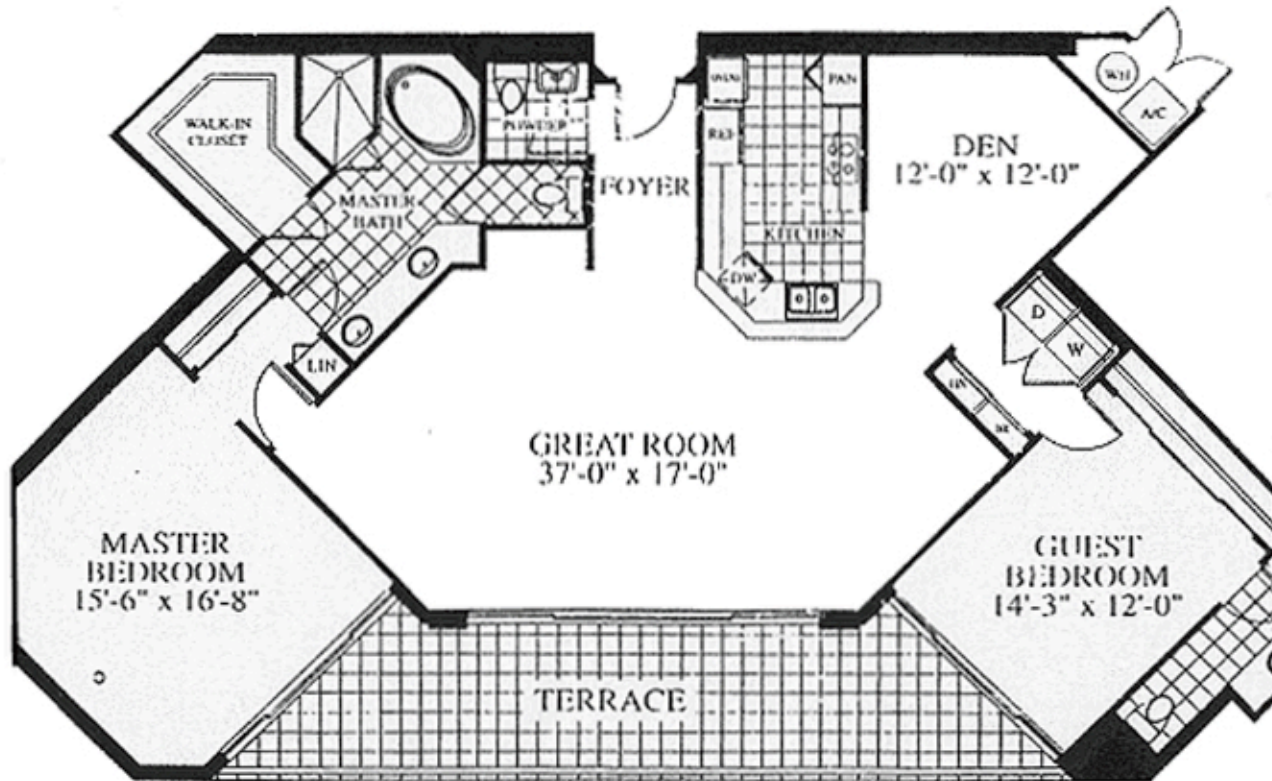

GENOA

2 BEDROOMS/ 2.5 BATHS/ DEN

FLOOR PLAN

2,083 sq ft.

ATLANTIC OCEAN

INTERCOASTAL