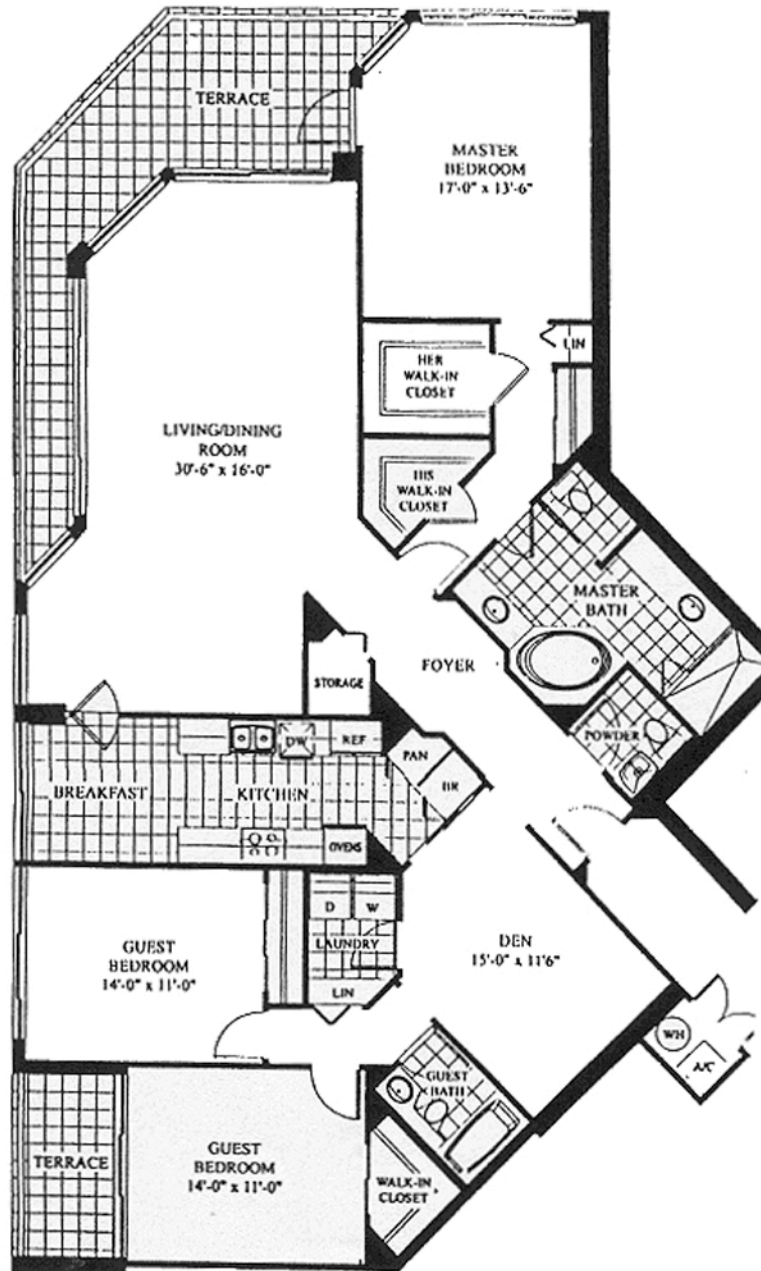

MILANO 01

3 BEDROOMS/ 2.5 BATHS/ DEN

FLOOR PLAN

2,511 sq. ft.

ATLANTIC OCEAN

INTERCOASTAL