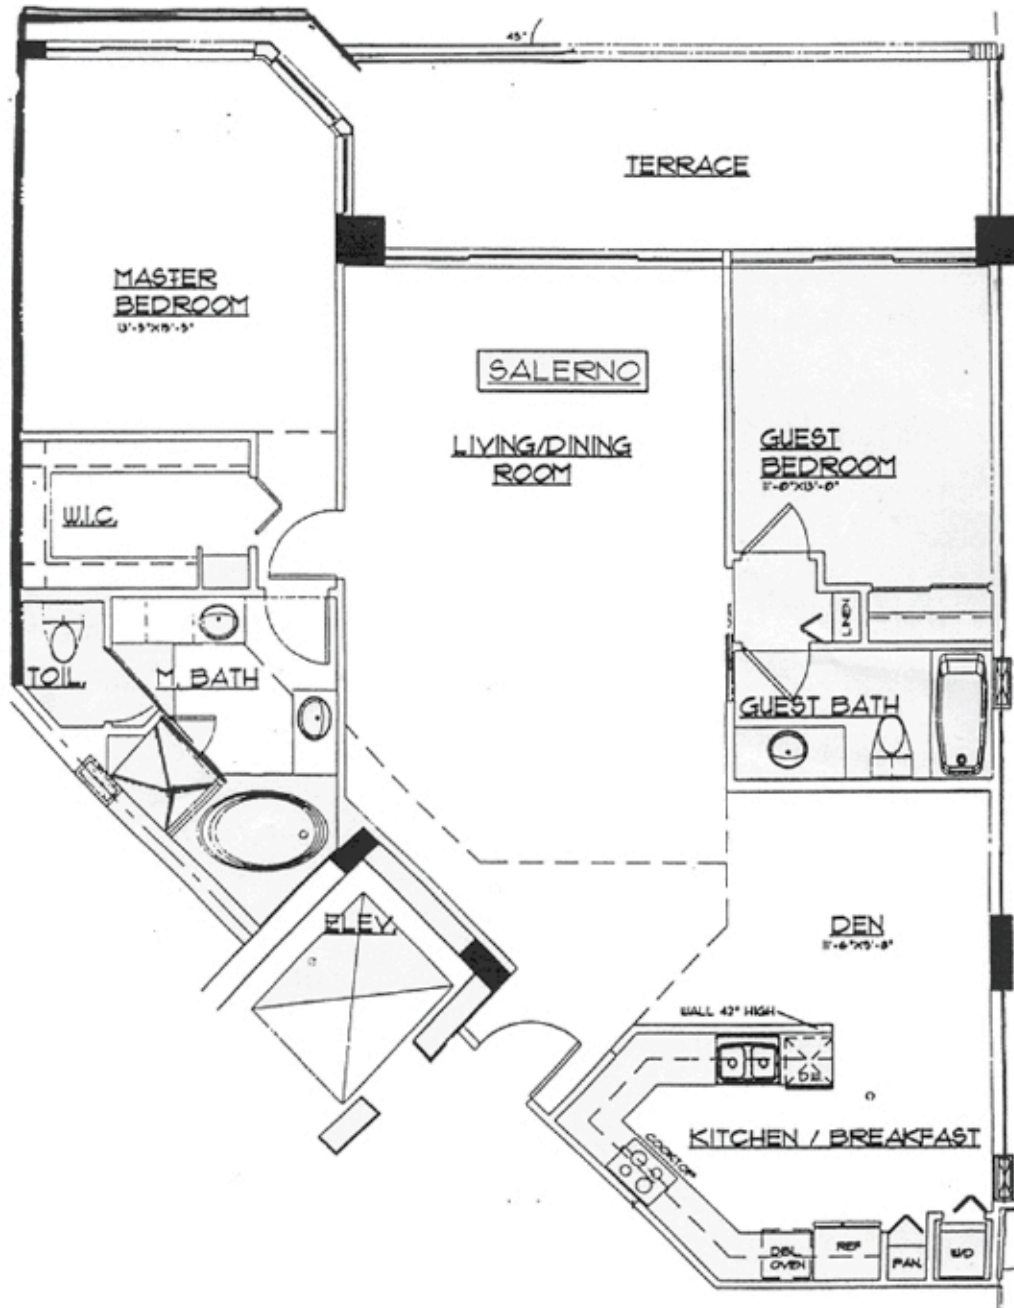

SALERNO

2 BEDROOMS/ 2.5 BATHS/ DEN

FLOOR PLAN

1,823 sq ft.

ATLANTIC OCEAN

INTERCOASTAL