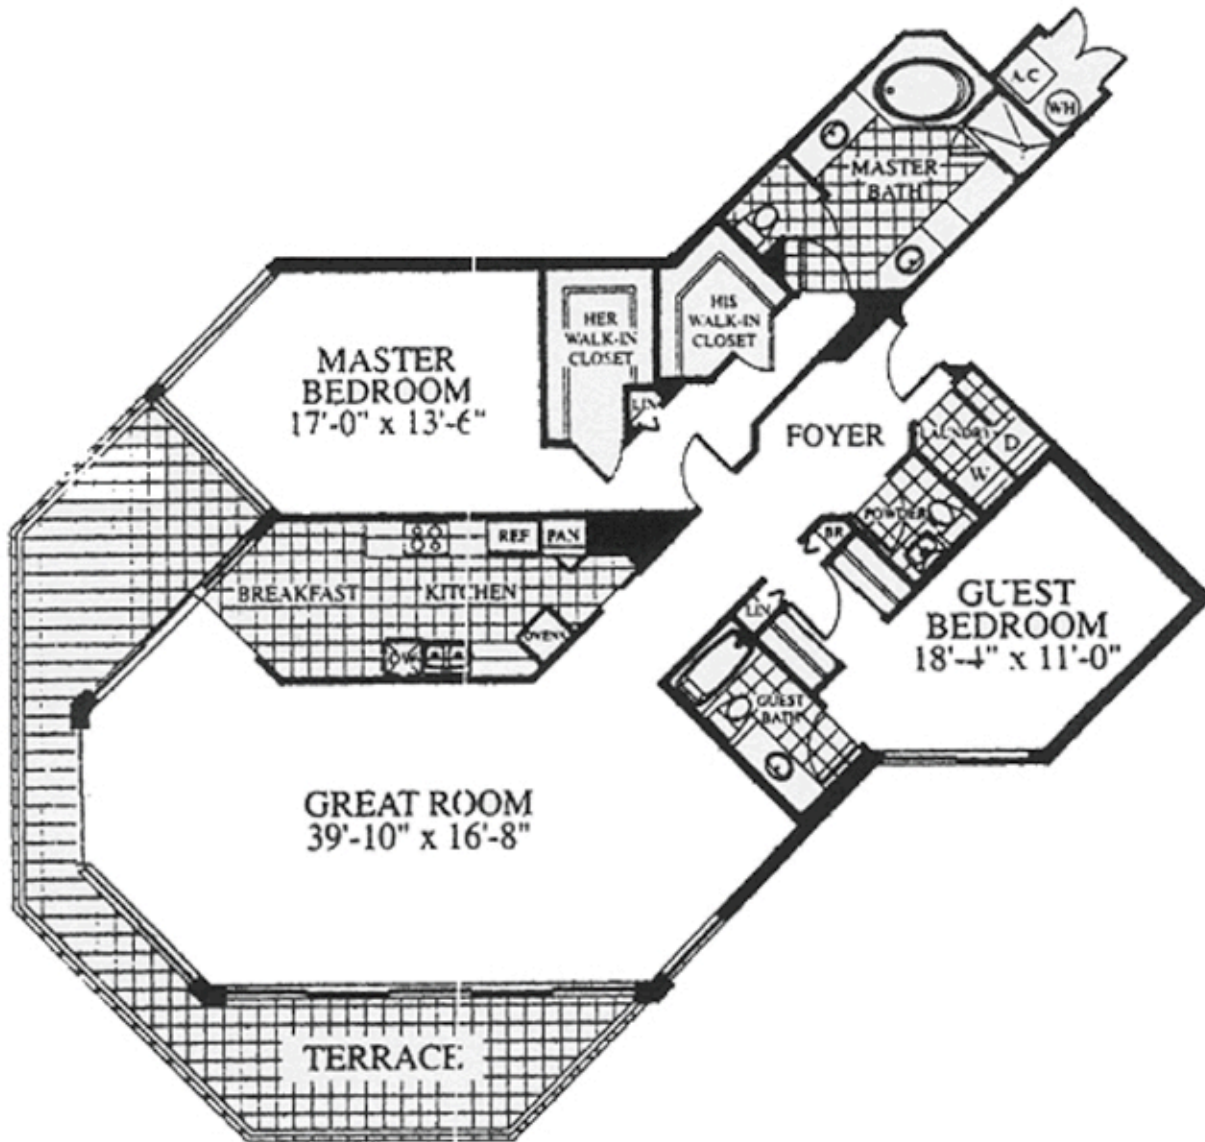

SAVOY 01

2 BEDROOMS/ 2.5 BATHS/ DEN

FLOOR PLAN

2,416 sq ft.

ATLANTIC OCEAN

INTERCOASTAL