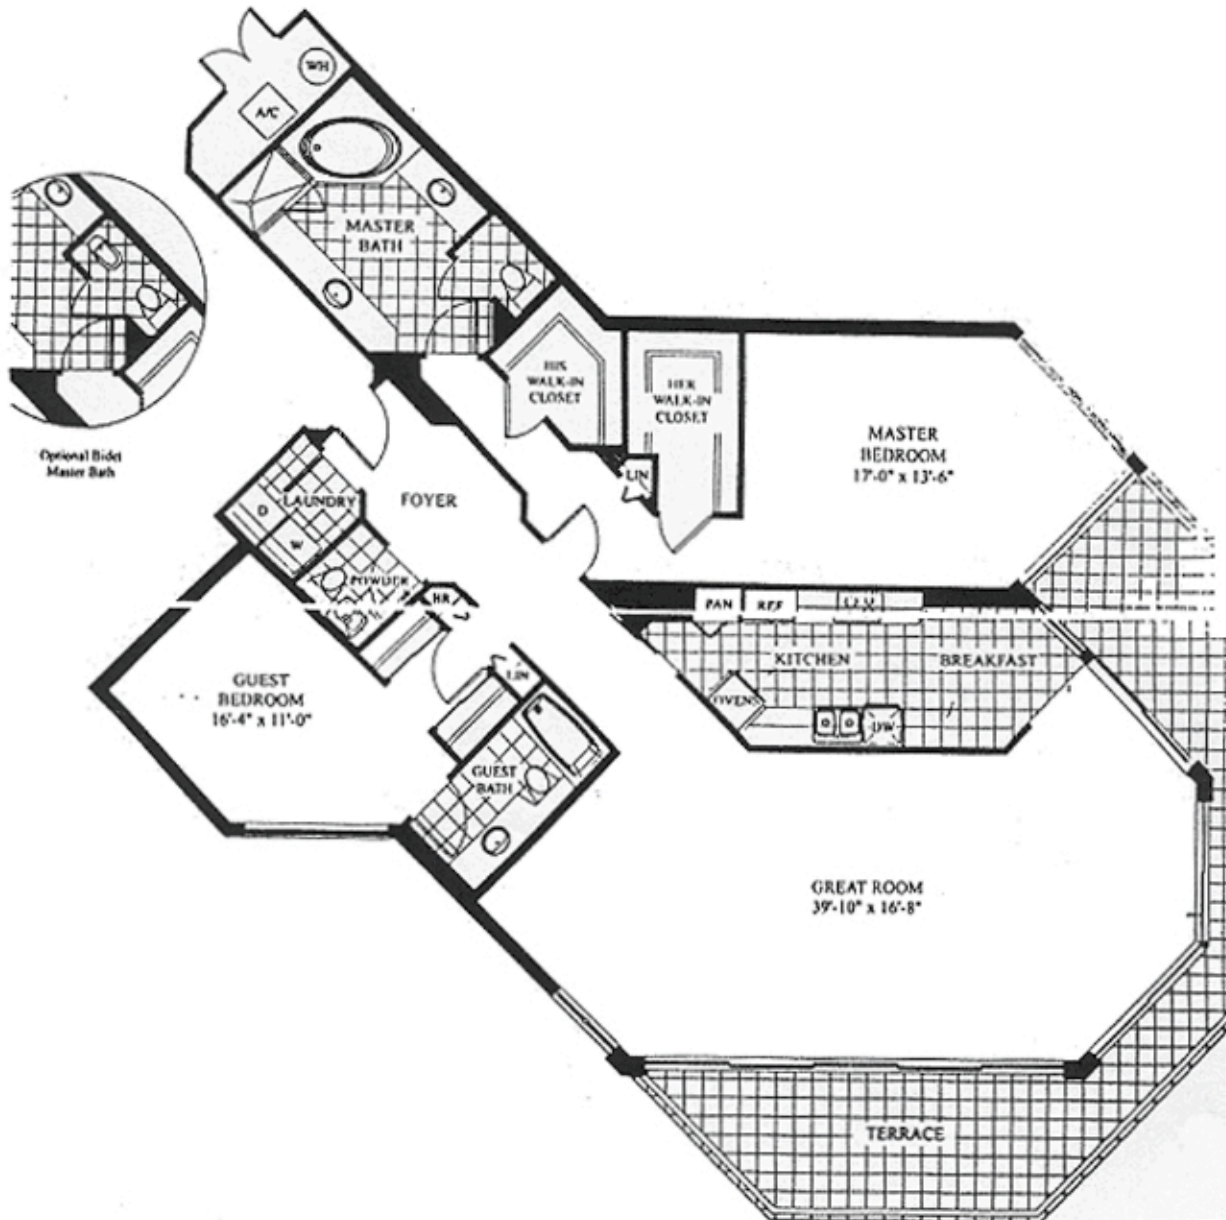

SAVOY 02

2 BEDROOMS/ 2.5 BATHS/ DEN

FLOOR PLAN

2,416 sq ft.

ATLANTIC OCEAN

INTERCOASTAL