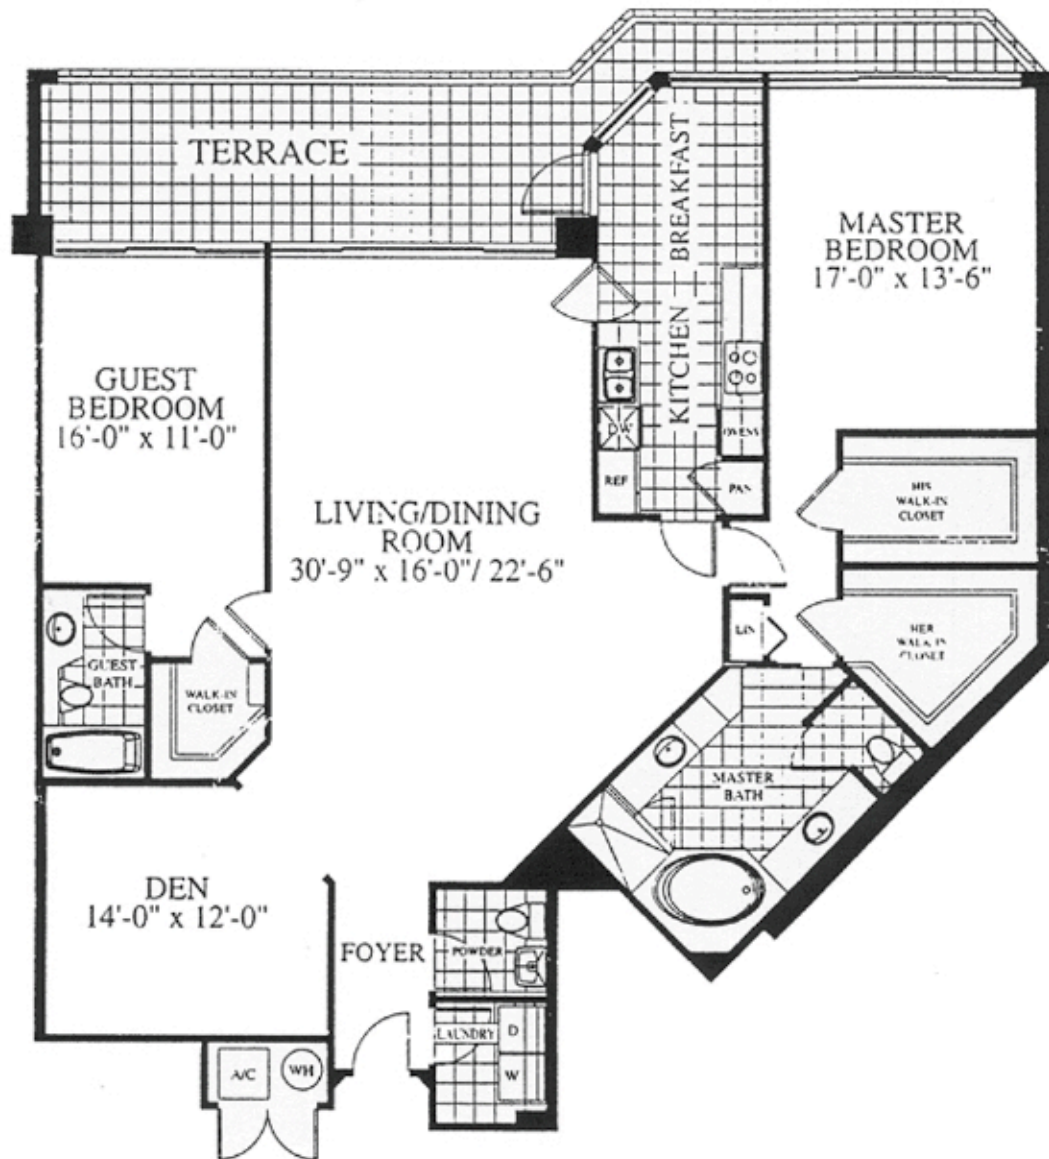

VERONA

2 BEDROOMS/ 2.5 BATHS/ DEN

FLOOR PLAN

2,279 sq ft.

ATLANTIC OCEAN

INTERCOASTAL