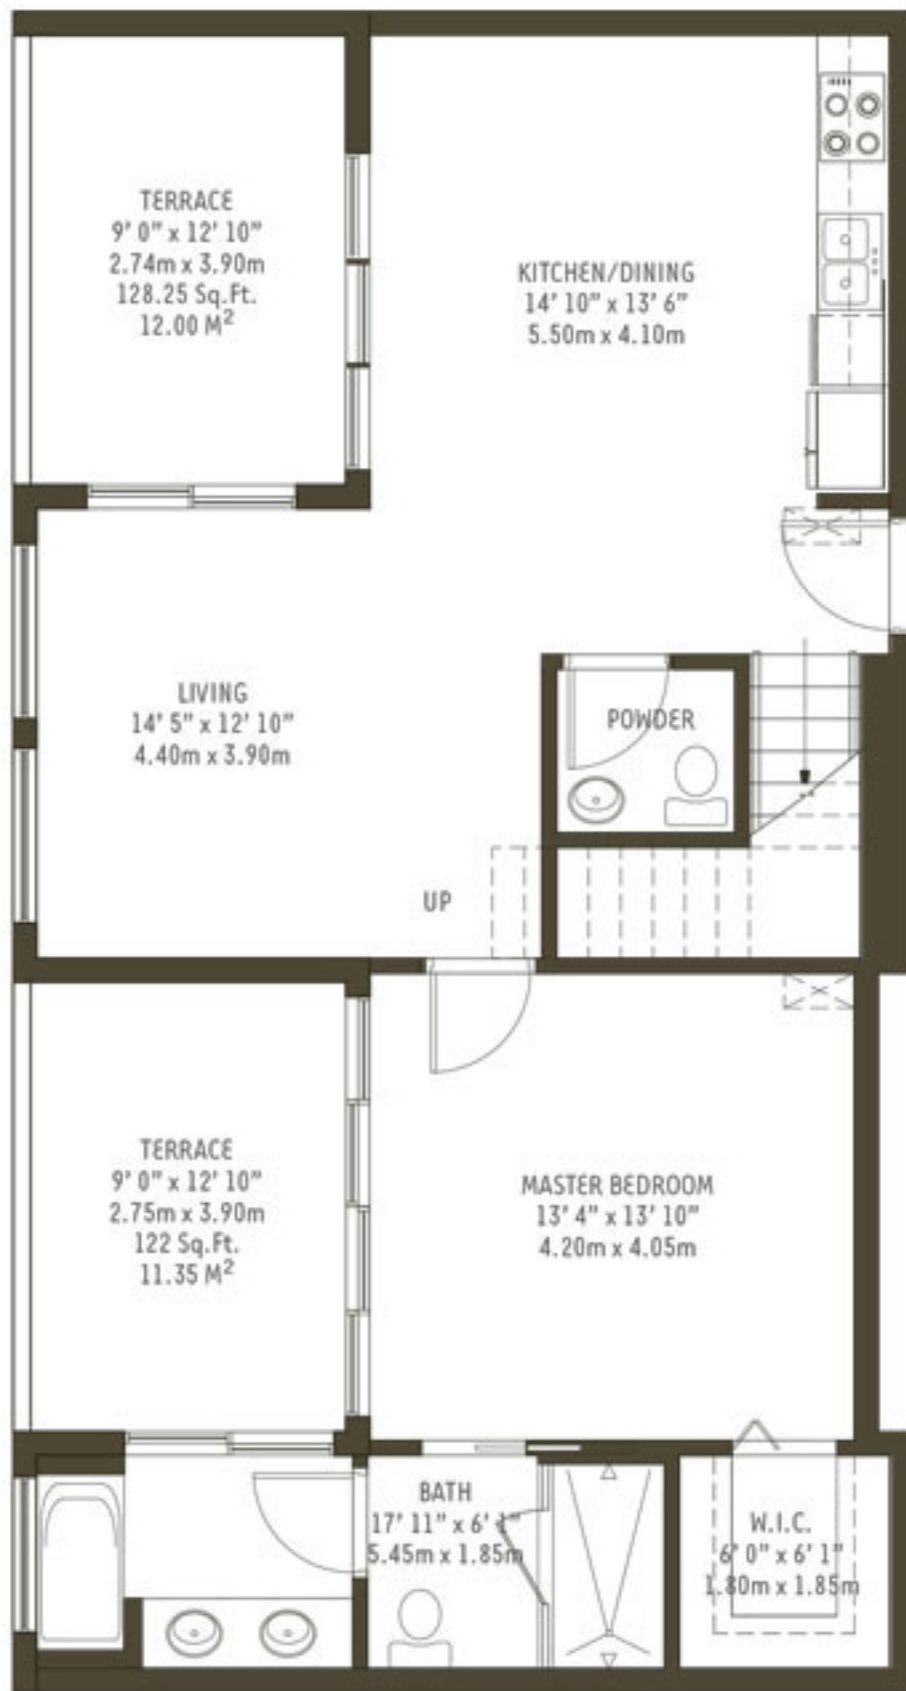

Level 1

Level 2

Midtown Midrise
R-B4
2 Bedroom / 2 1/2 Bath

FIRST LEVEL			
Residence	965.75 sq. ft.	89.72 m ²	
Terrace	247.00 sq. ft.	22.95 m ²	
SECOND LEVEL			
Residence	778.98 sq. ft.	72.37 m ²	
Terrace	212.86 sq. ft.	19.77 m ²	
THIRD LEVEL			
Total			
Residence	1744.73 sq. ft.	162.09 m ²	
Terrace	459.86 sq. ft.	42.72 m ²	