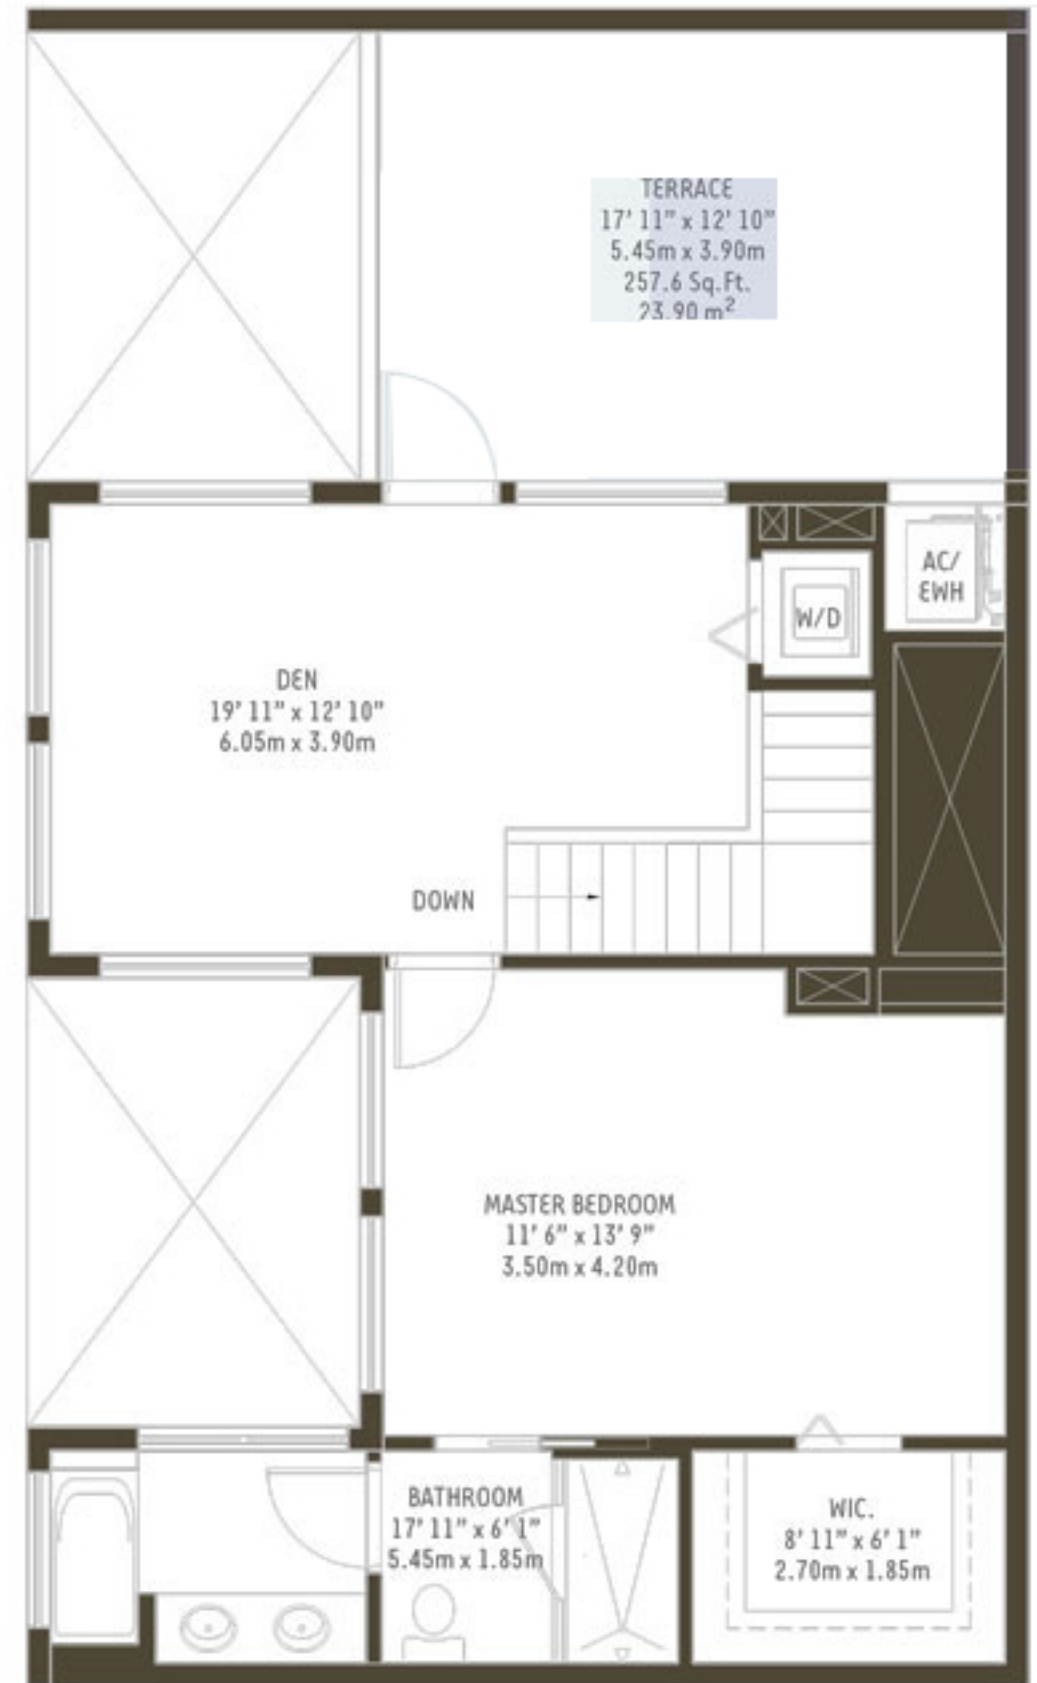

Level 1

Level 2

Midtown Midrise
R-B4
2 Bedroom / 2 1/2 Bath

FIRST LEVEL			
Residence	965.75 sq. ft.	89.72 m ²	
Terrace	247.00 sq. ft.	22.95 m ²	
SECOND LEVEL			
Residence	778.98 sq. ft.	72.37 m ²	
Terrace	212.86 sq. ft.	19.77 m ²	
THIRD LEVEL			
Total			
Residence	1744.73 sq. ft.	162.09 m ²	
Terrace	459.86 sq. ft.	42.72 m ²	