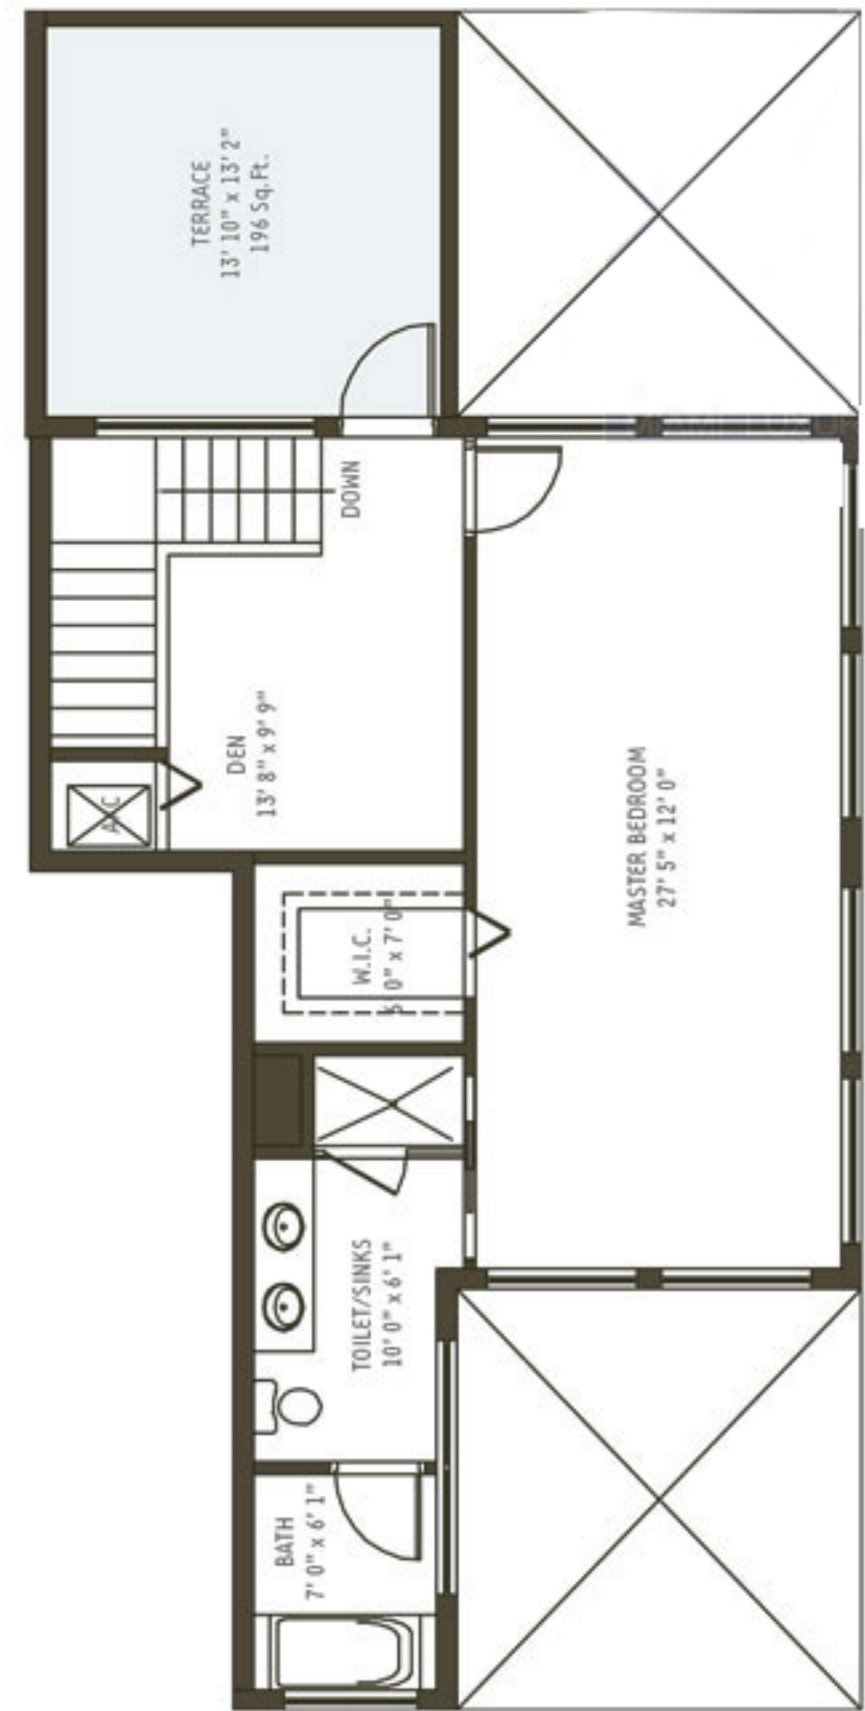

Level 1

Level 2

**Midtown Midrise  
R-B5**

**2 Bedroom + Den / 2 Bath**

FIRST LEVEL			
Residence	983.38 sq. ft.	91.36 m <sup>2</sup>	
Terrace	387.00 sq. ft.	35.95 m <sup>2</sup>	
SECOND LEVEL			
Residence	703.21 sq. ft.	65.33 m <sup>2</sup>	
Terrace	195.89 sq. ft.	18.20 m <sup>2</sup>	
Total			
Residence	1686.59 sq. ft.	156.69 m <sup>2</sup>	
Terrace	582.89 sq. ft.	54.15 m <sup>2</sup>	

West

- =Single unit
- =Multiple units
- =Side profile of units