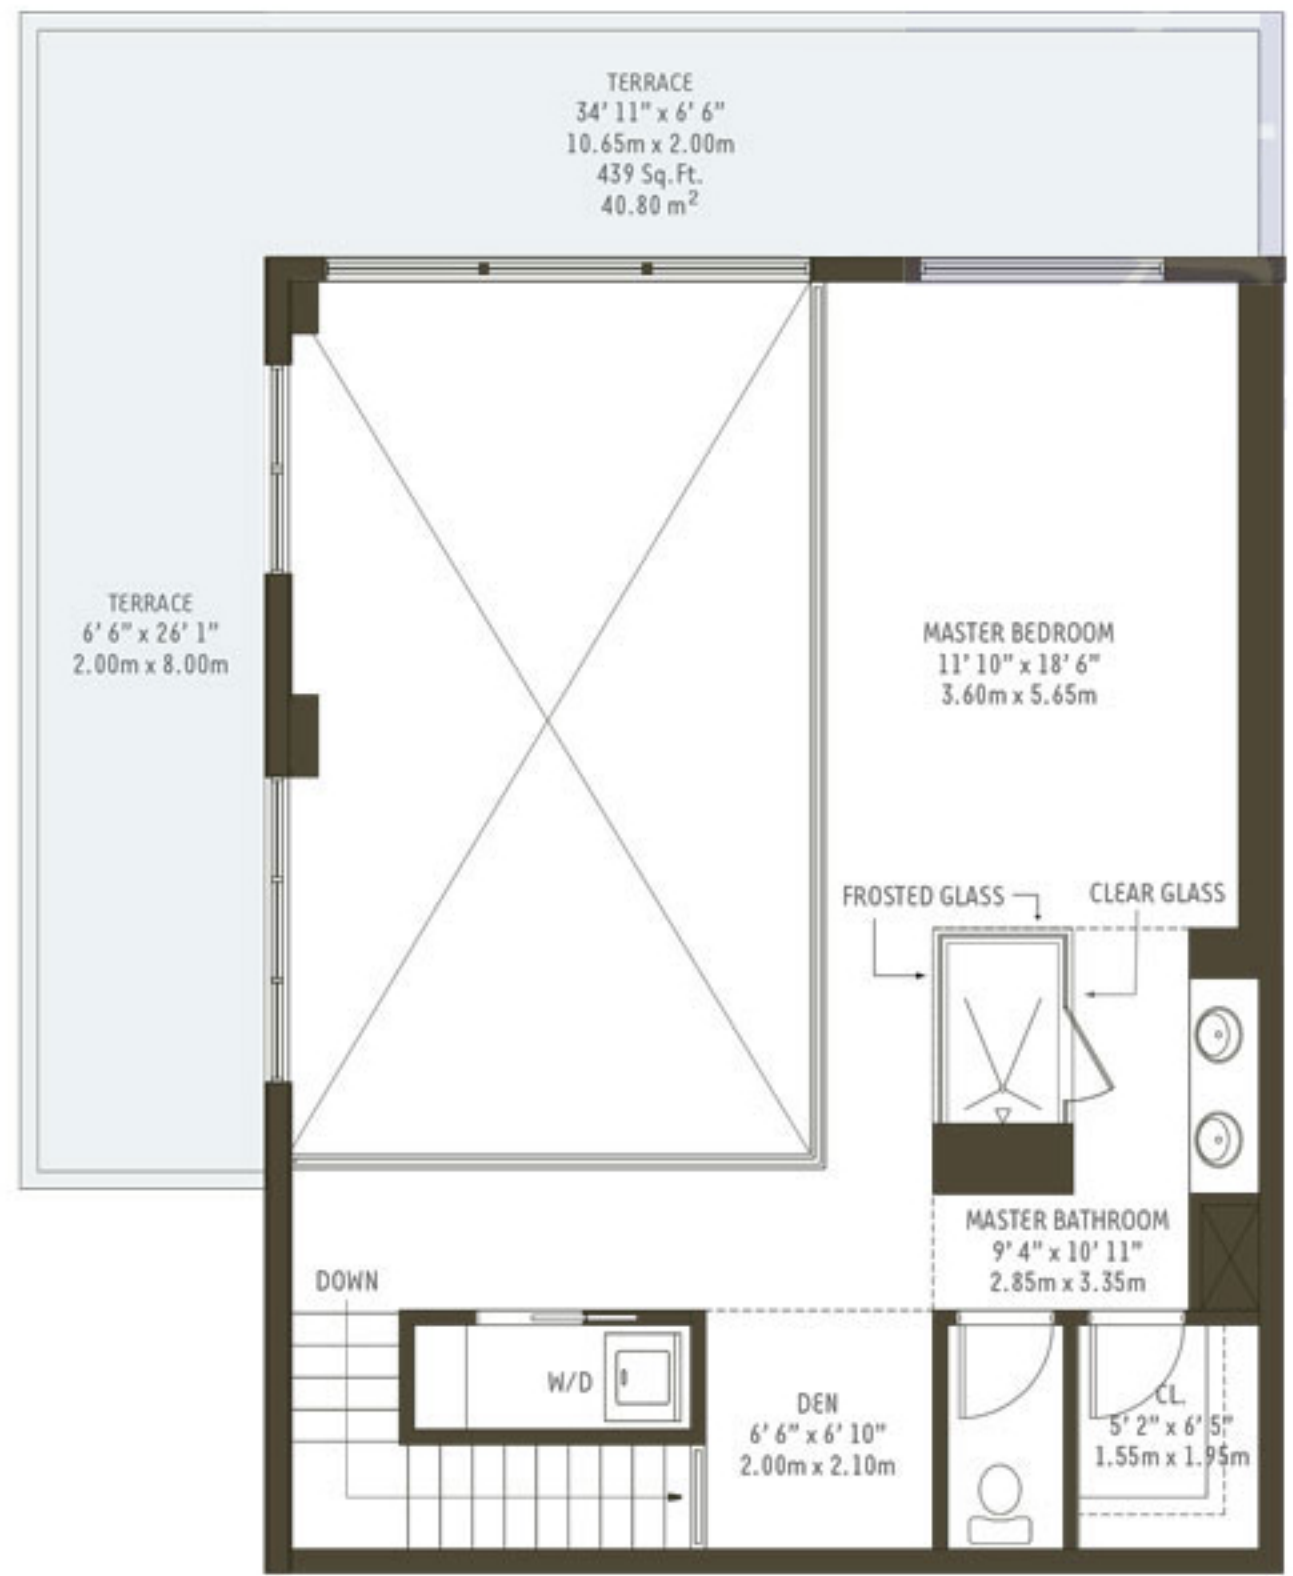

Level 1

Level 2

Midtown Midrise

R-B6

2 Bedroom + Den / 2½ Bath

FIRST LEVEL		
Residence	1001.46 sq. ft.	93.04 m ²
Terrace	424.67 sq. ft.	39.45 m ²
Sub		
SECOND LEVEL		
Residence	625.71 sq. ft.	58.13 m ²
Terrace	424.67 sq. ft.	39.45 m ²
THIRD LEVEL		
Total		
Residence	1627.17 sq. ft.	151.53 m ²
Terrace	849.34 sq. ft.	78.90 m ²