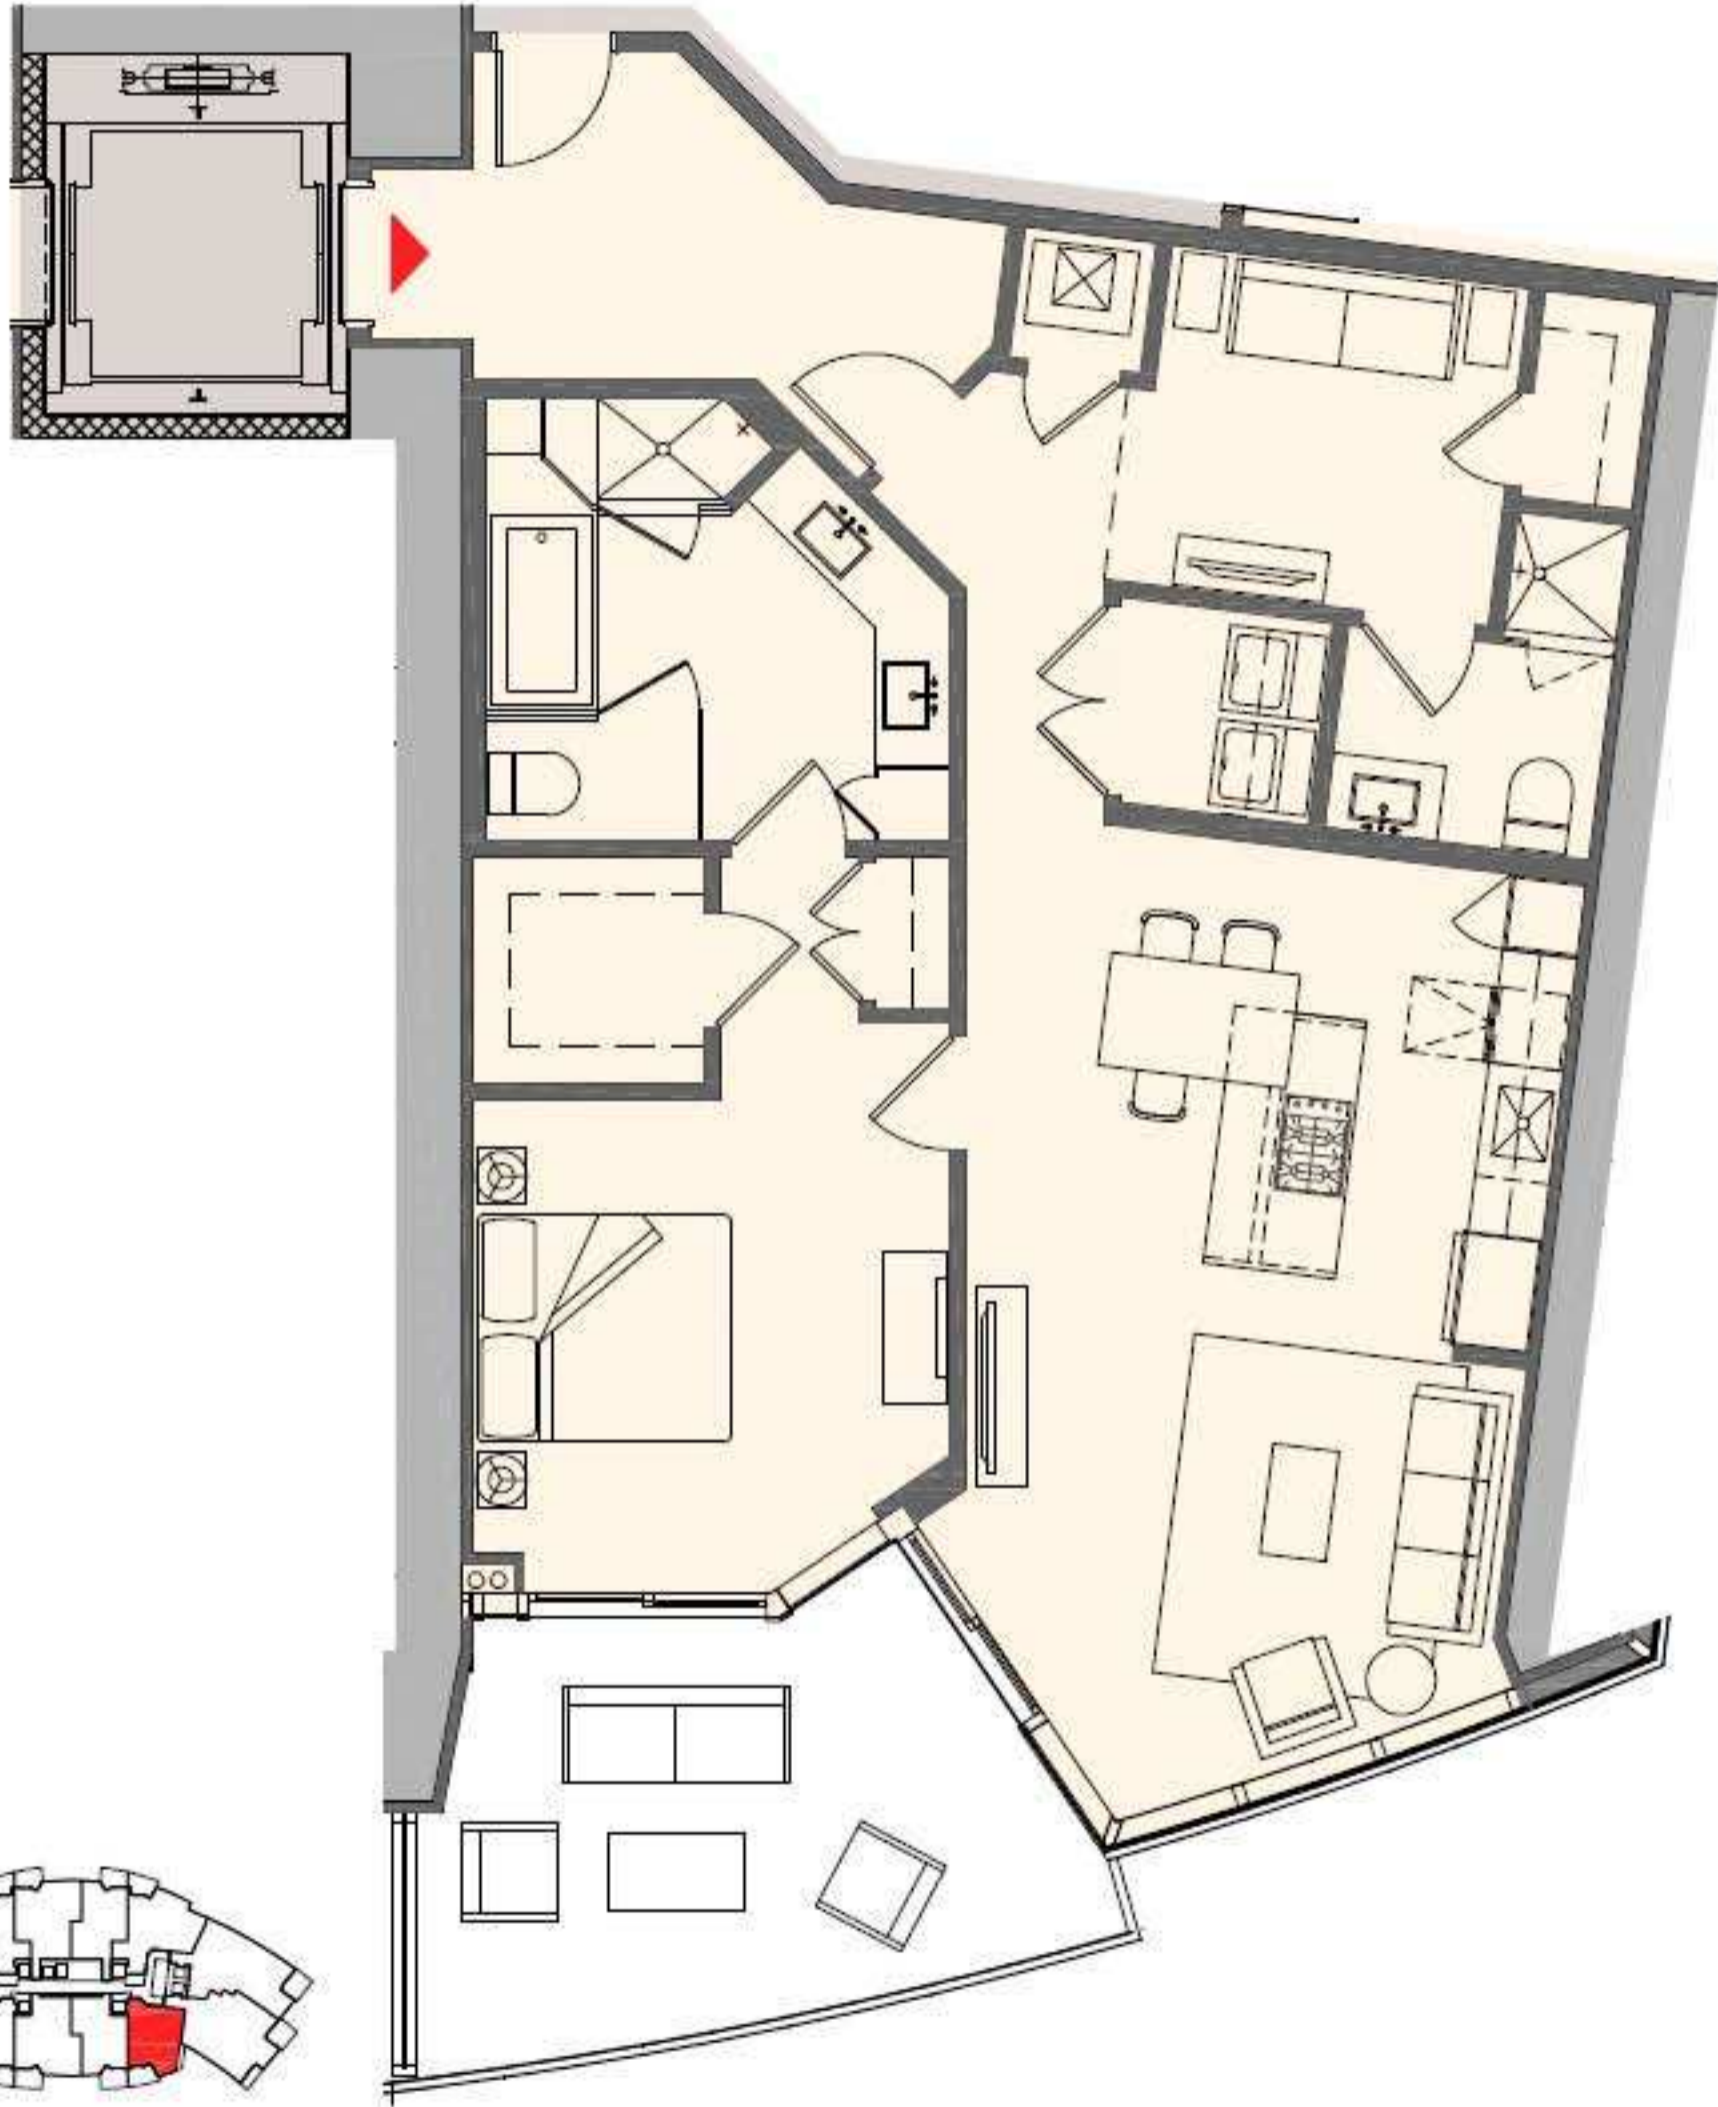

Residence A2

1 Bedroom + Den | 2 Bath

Interior:	1,294 sq. ft.	120 m ²
Outdoor:	197 sq. ft.	18 m ²
Total:	1,491 sq. ft.	138 m ²

These drawings are conceptual only and are for the convenience of reference. They should not be relied upon as representations, express or implied, of the final detail of the residences. Units shown are examples of unit types and may not depict actual units. Stated square footages are ranges for a particular unit type and are measured to the exterior boundaries of the exterior walls and the centerline of interior demising walls and in fact vary from the area that would be determined by using the description and definition of the "Unit" set forth in the Declaration (which generally only includes the interior airspace between the perimeter walls and excludes interior structural components).