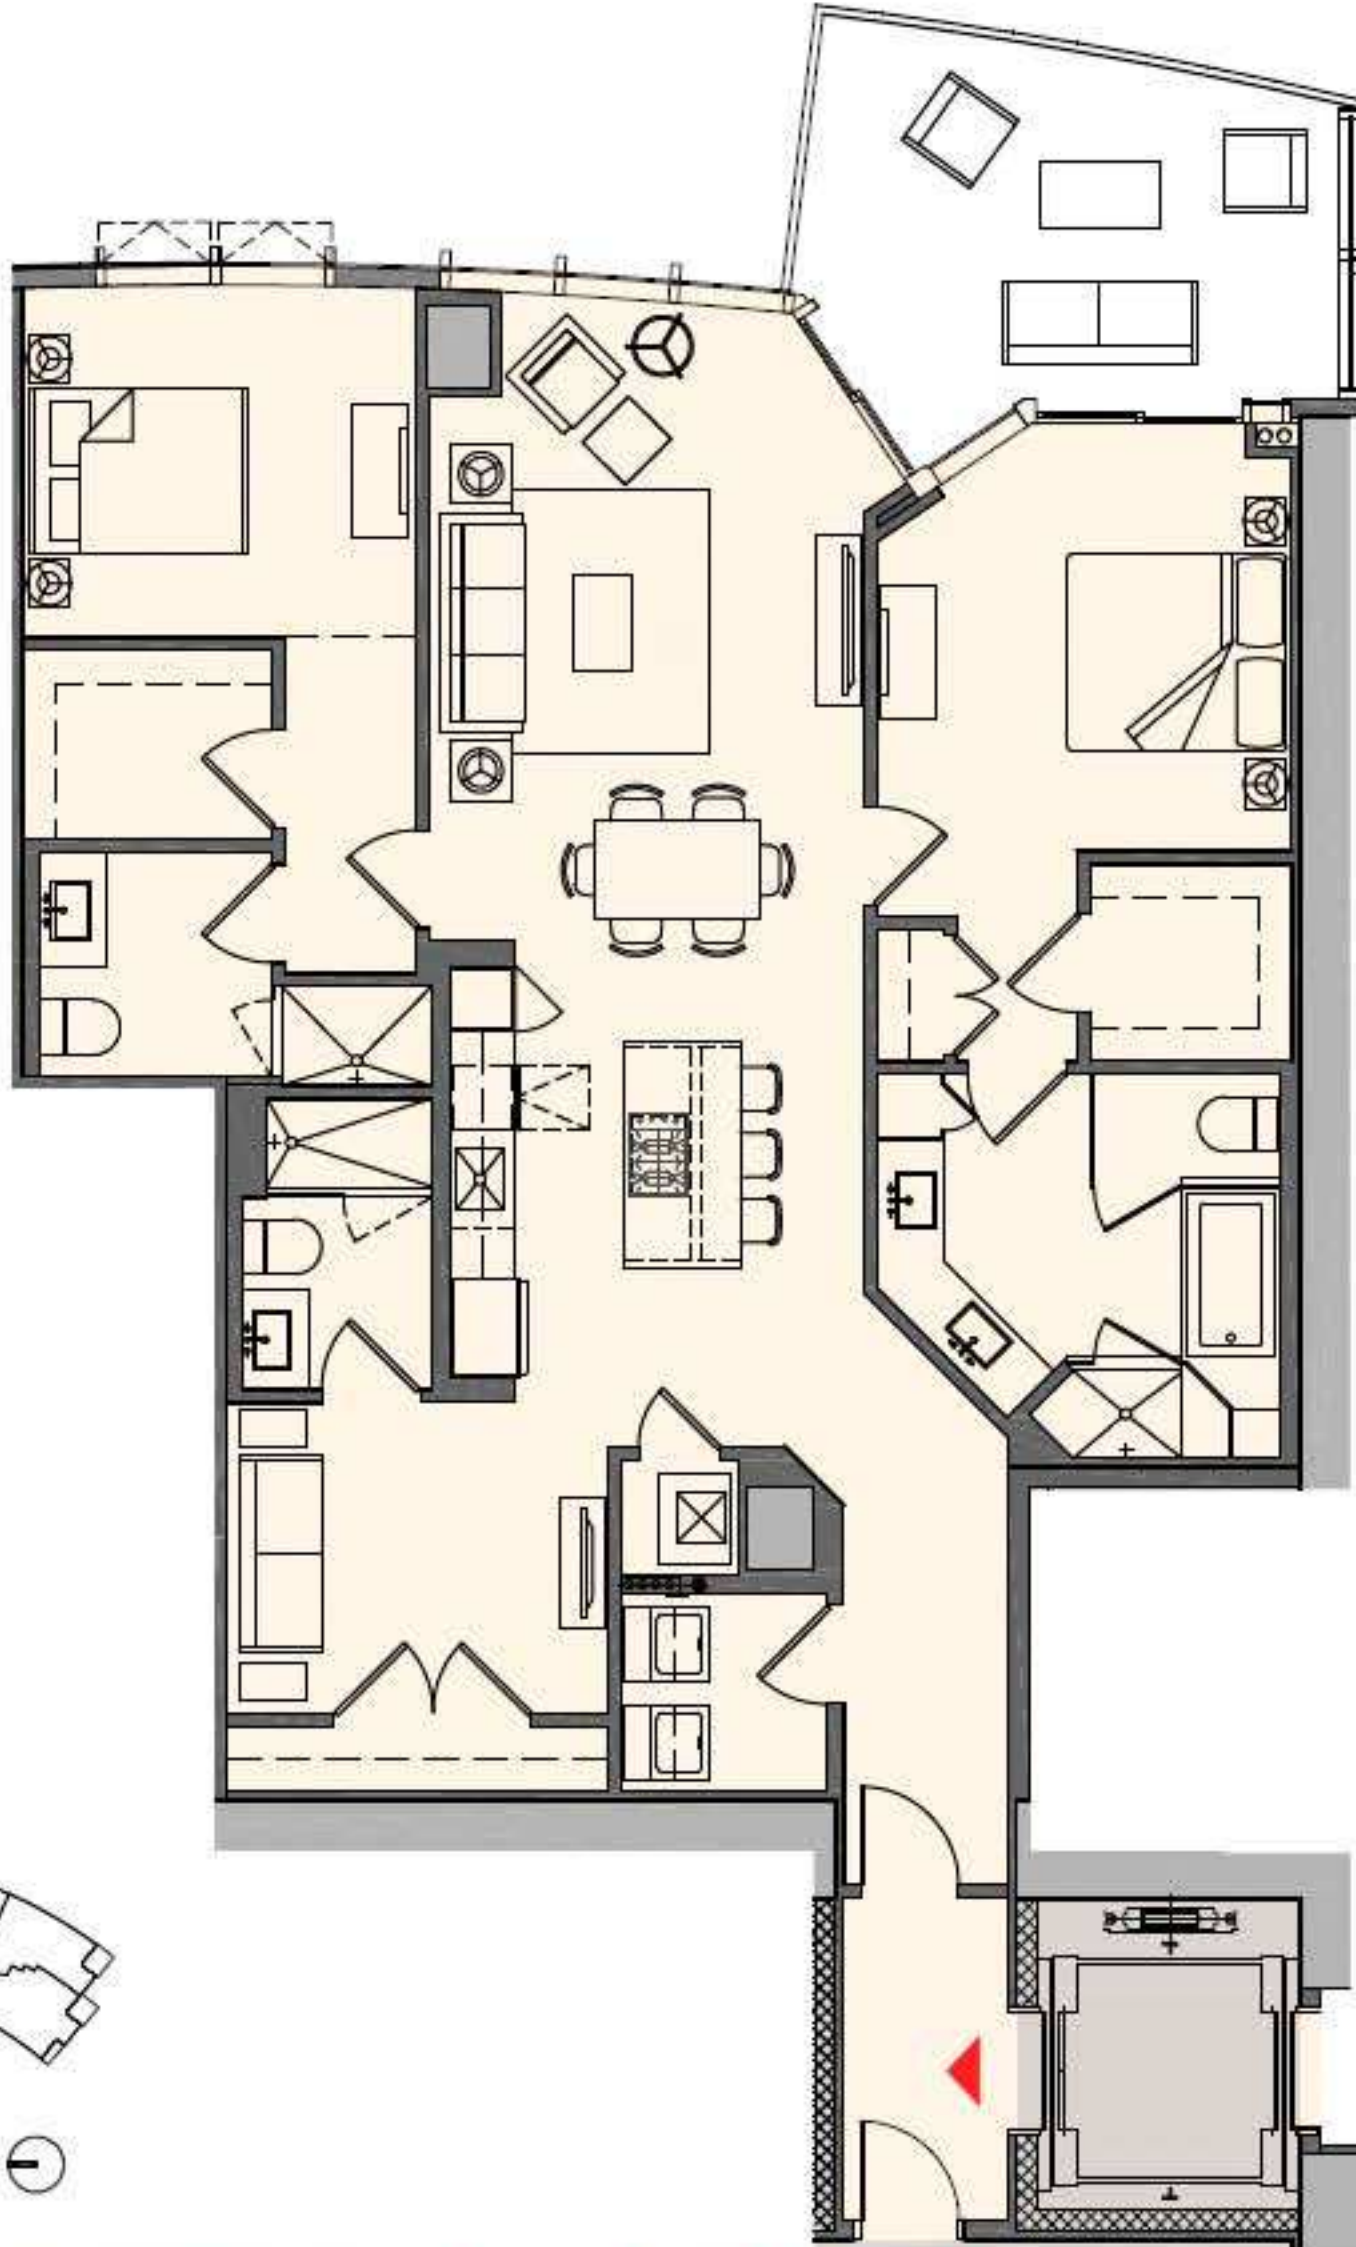

Residence C2

2 Bedroom + Den | 3 Bath

Interior:	1,690 sq. ft.	157 m <sup>2</sup>
Outdoor:	187 sq. ft.	17 m <sup>2</sup>
Total:	1,877 sq. ft.	174 m <sup>2</sup>

These drawings are conceptual only and are for the convenience of reference. They should not be relied upon as representations, express or implied, of the final detail of the residences. Units shown are examples of unit types and may not depict actual units. Stated square footages are ranges for a particular unit type and are measured to the exterior boundaries of the exterior walls and the centerline of interior demising walls and in fact vary from the area that would be determined by using the description and definition of the "Unit" set forth in the Declaration (which generally only includes the interior airspace between the perimeter walls and excludes interior structural components).