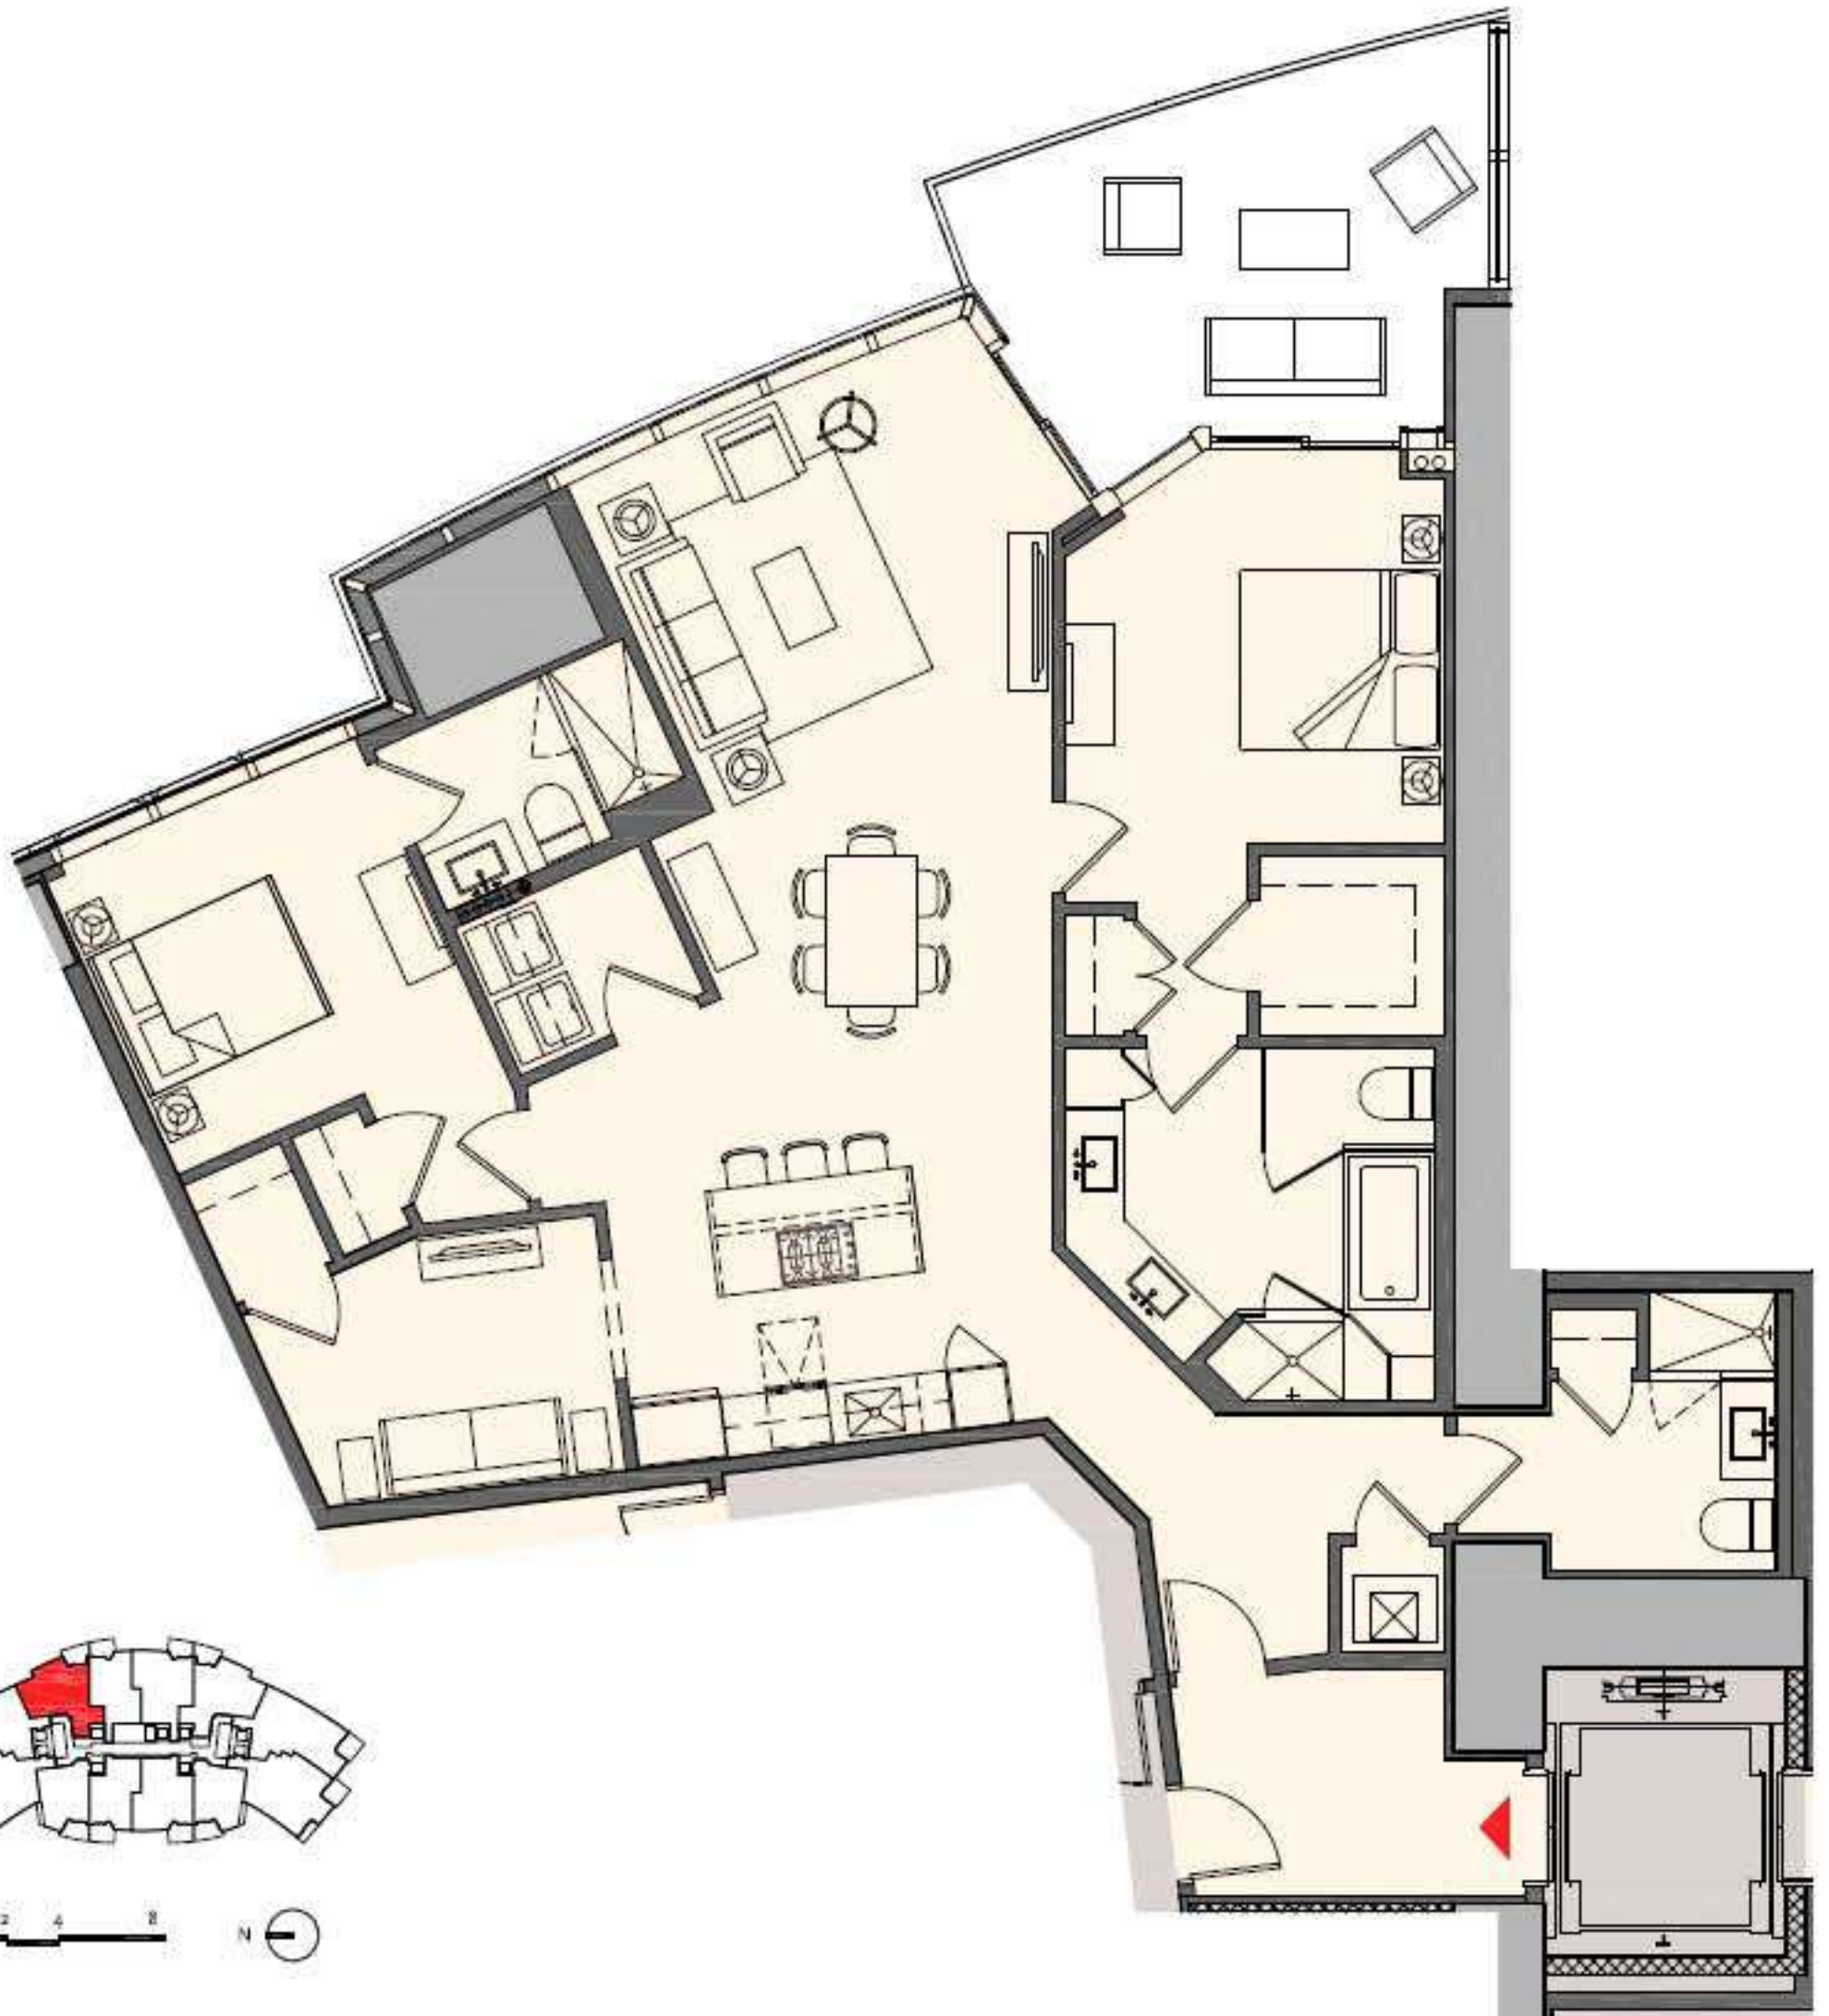

Residence D1

2 Bedroom + Den | 3 Bath

Interior:	1,753 sq. ft.	163 m ²
Outdoor:	199 sq. ft.	18 m ²
Total:	1,952 sq. ft.	181 m ²

These drawings are conceptual only and are for the convenience of reference. They should not be relied upon as representations, express or implied, of the final detail of the residences. Units shown are examples of unit types and may not depict actual units. Stated square footages are ranges for a particular unit type and are measured to the exterior boundaries of the exterior walls and the centerline of interior demising walls and in fact vary from the area that would be determined by using the description and definition of the "Unit" set forth in the Declaration (which generally only includes the interior airspace between the perimeter walls and excludes interior structural components).