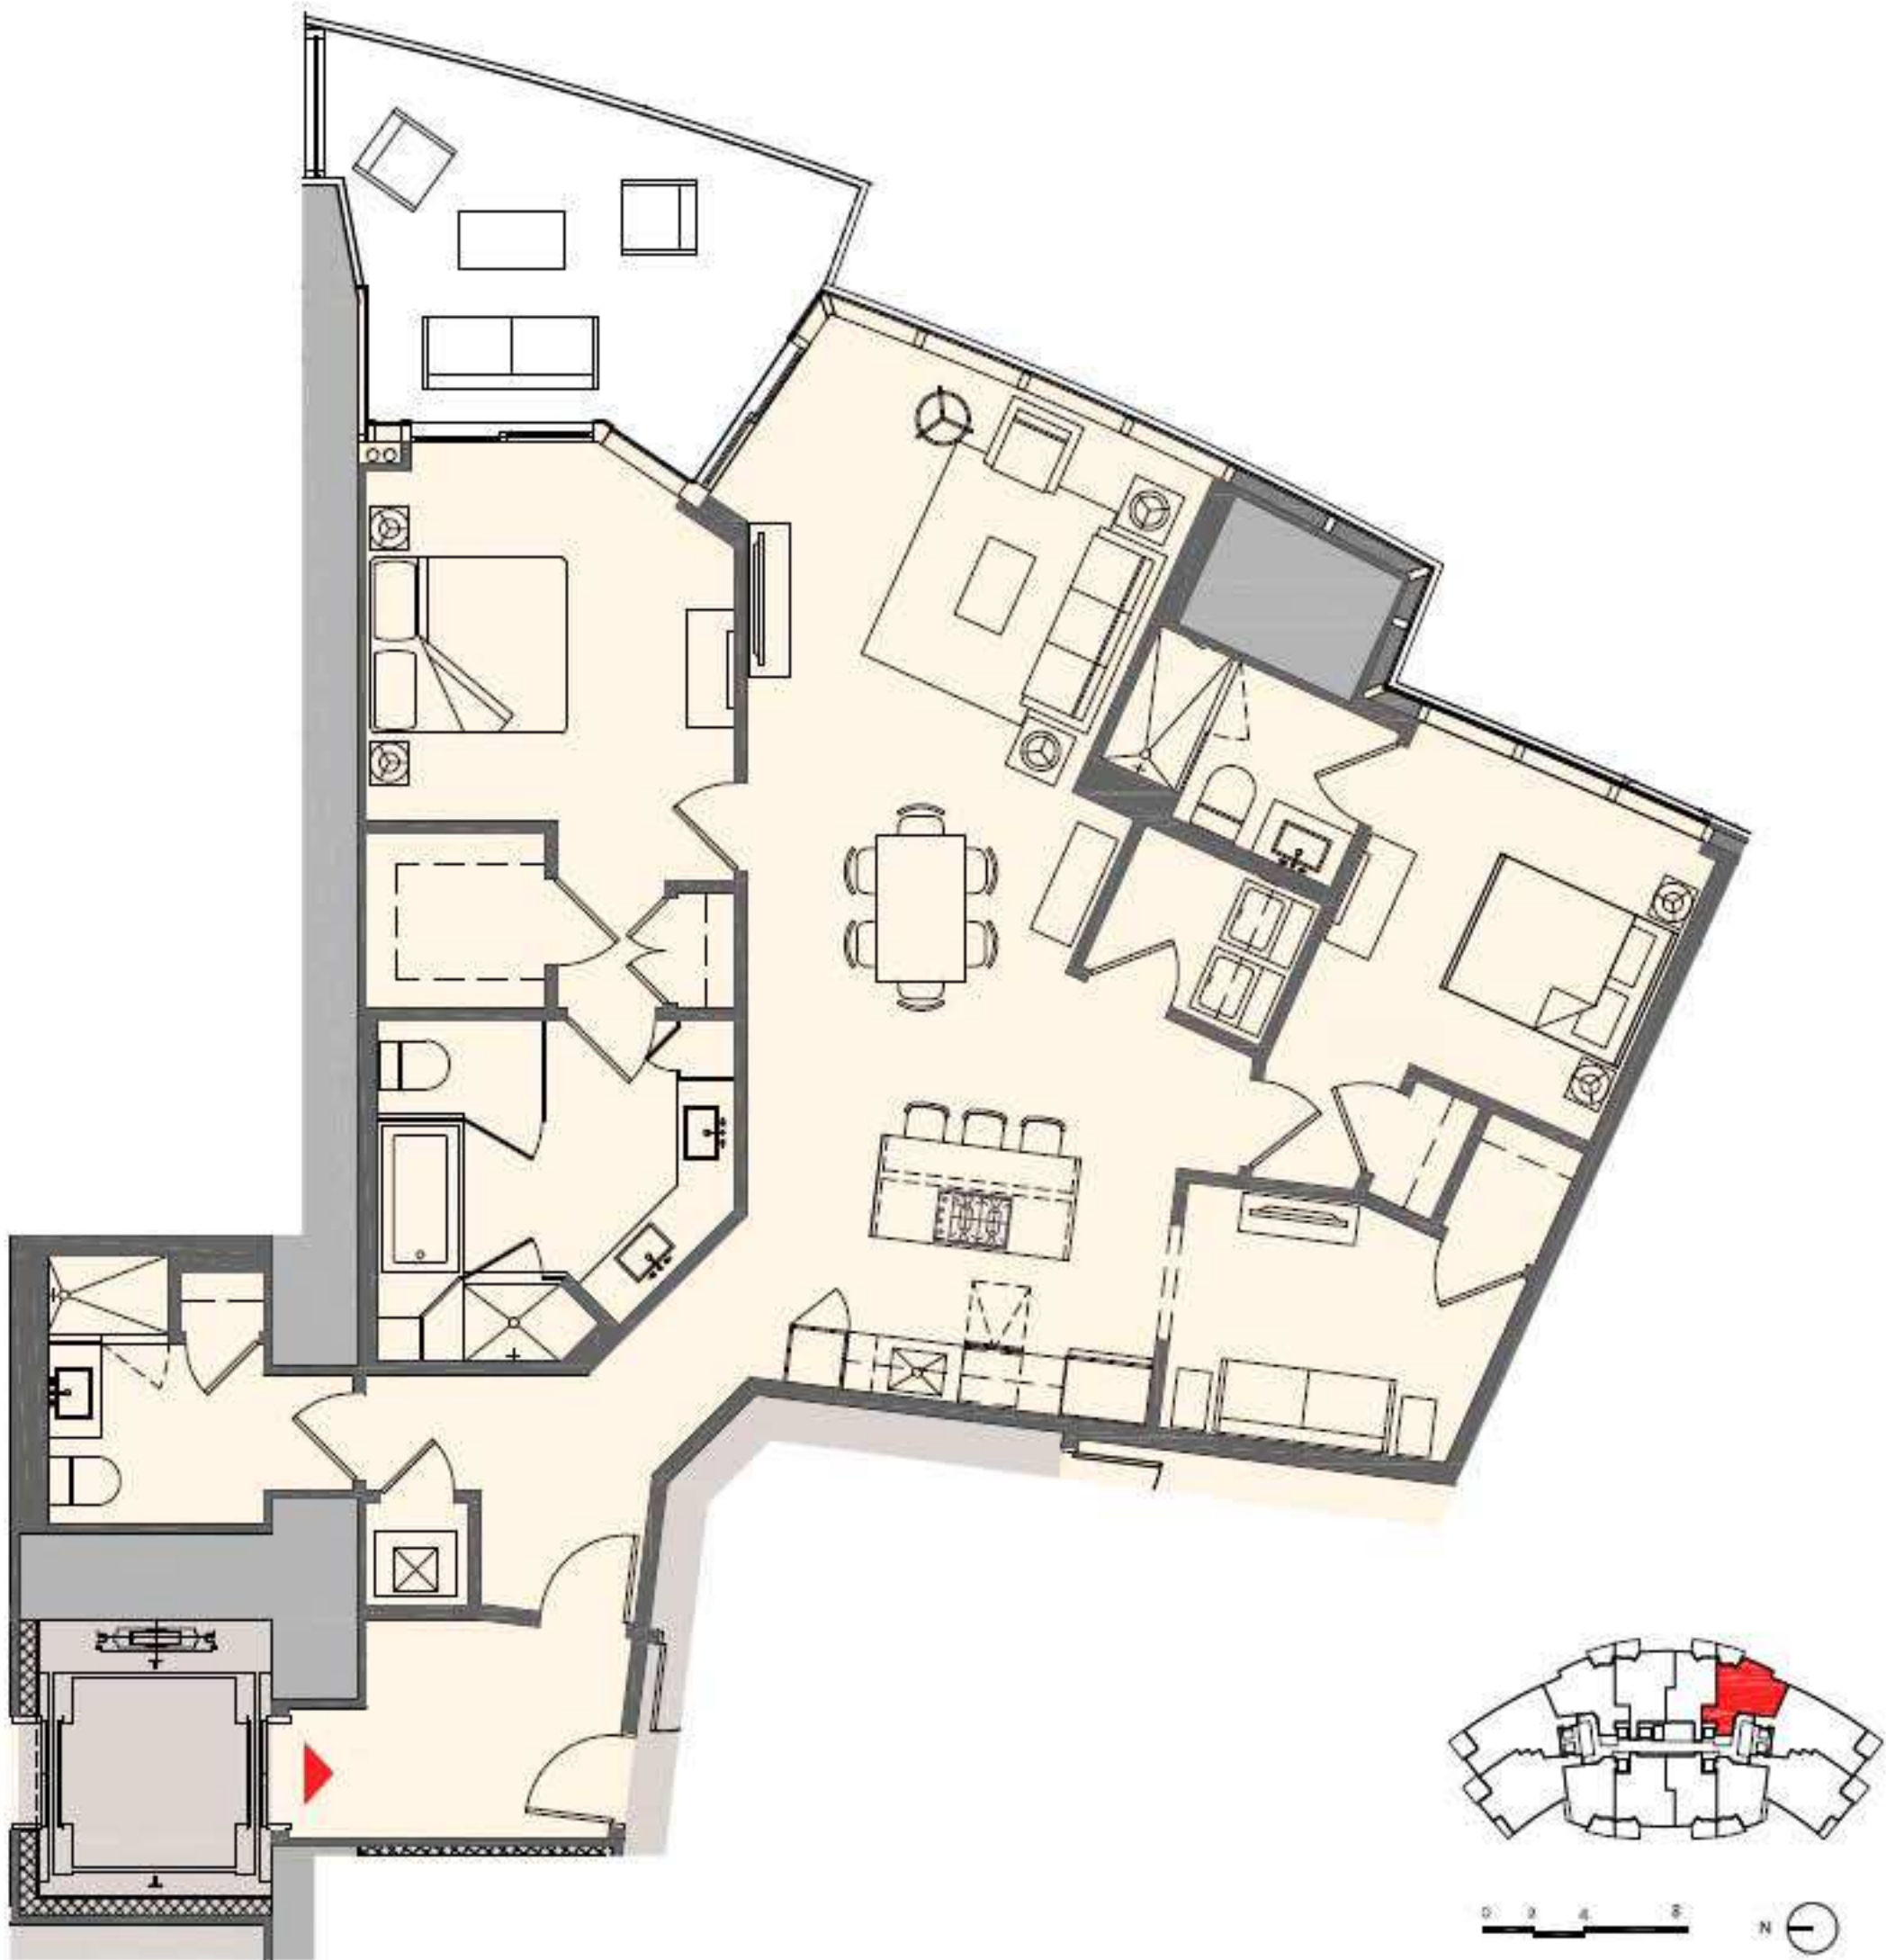

# Residence D2

2 Bedroom + Den | 3 Bath

Interior:	1,753 sq. ft.	163 m <sup>2</sup>
Outdoor:	199 sq. ft.	18 m <sup>2</sup>
Total:	1,952 sq. ft.	181 m <sup>2</sup>

These drawings are conceptual only and are for the convenience of reference. They should not be relied upon as representations, express or implied, of the final detail of the residences. Units shown are examples of unit types and may not depict actual units. Stated square footages are ranges for a particular unit type and are measured to the exterior boundaries of the exterior walls and the centerline of interior demising walls and in fact vary from the area that would be determined by using the description and definition of the "Unit" set forth in the Declaration (which generally only includes the interior airspace between the perimeter walls and excludes interior structural components).