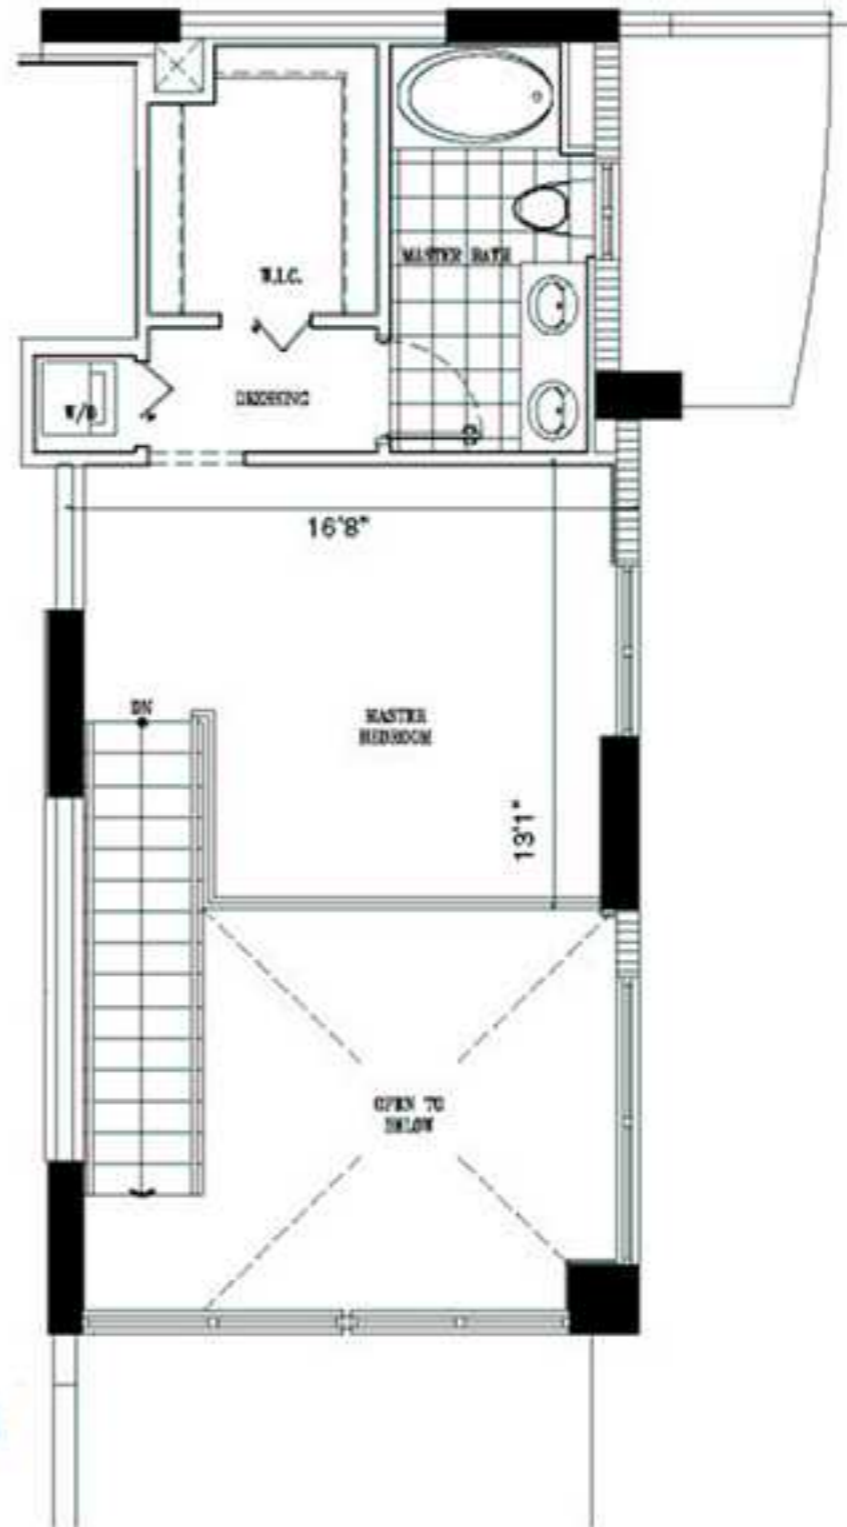

First Level

Second Level

## UNIT 02

2 Bedroom, 2 Bath

First Level	679 SF
Second Level	438 SF
2nd Level Open Space	172 SF
<b>Total</b>	<b>1289 SF</b>

Terrace 1	90 SF
Terrace 2	62 SF

**GRAND TOTAL: 1441 SF**