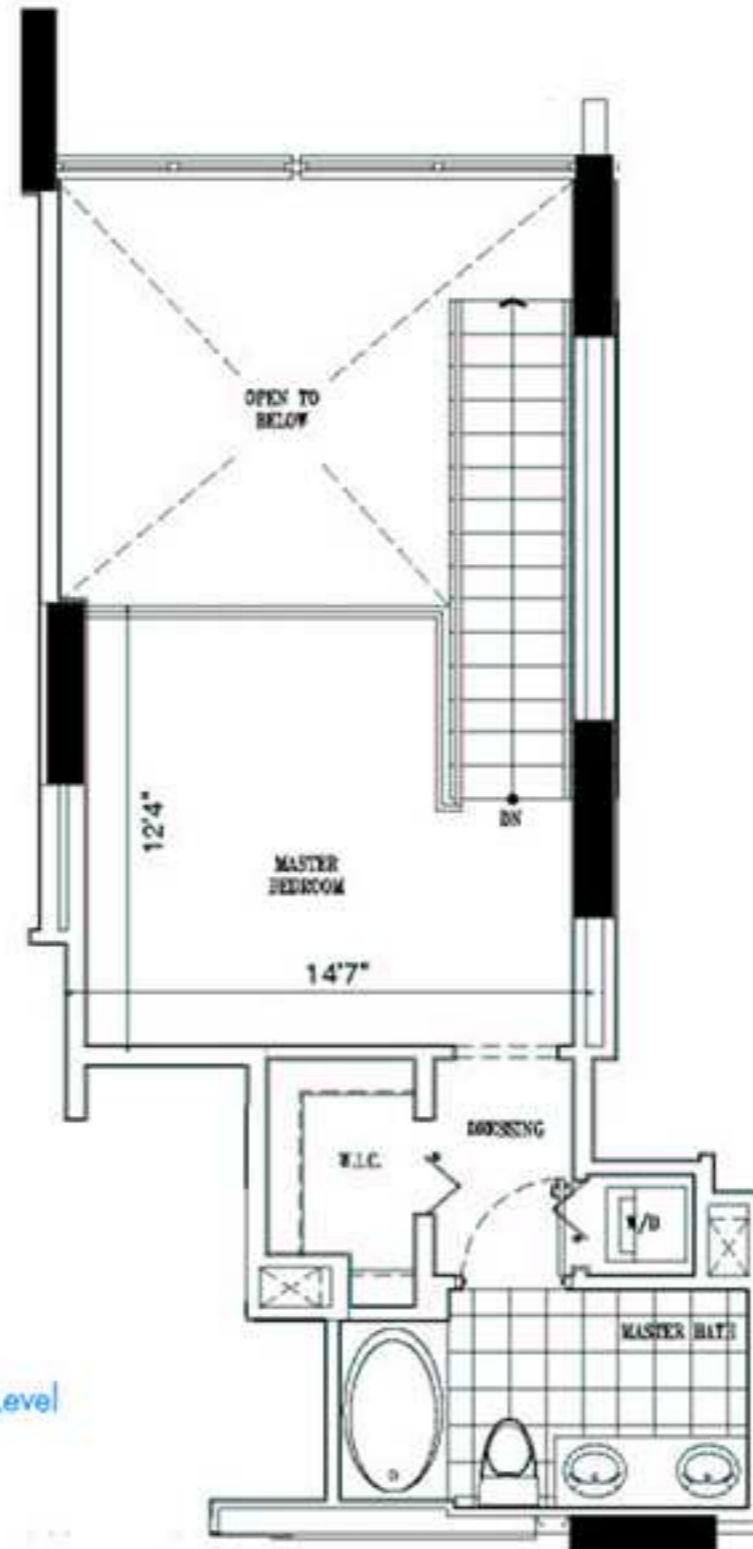

First Level

Second Level

UNIT 03

1 Bedroom, 1.5 Bath

First Level	446 SF
Second Level	353 SF
2nd Level Open Space	153 SF
Total	952 SF

Terrace 71 SF

GRAND TOTAL: 1023 SF