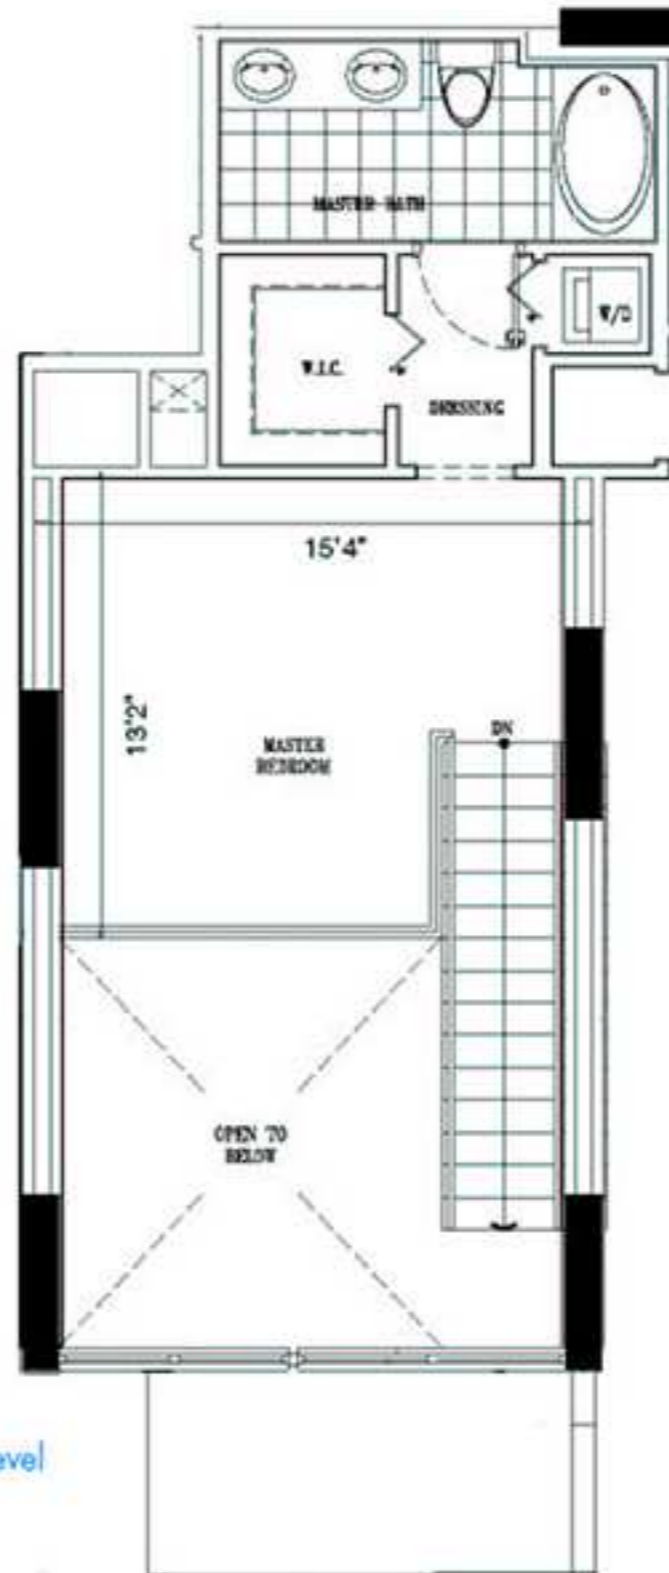

First Level

Second Level

UNIT 04

1 Bedroom, 1.5 Bath

First Level	453 SF
Second Level	379 SF
2nd Level Open Space	155 SF
Total	987 SF

Terrace 71 SF

GRAND TOTAL: 1058 SF