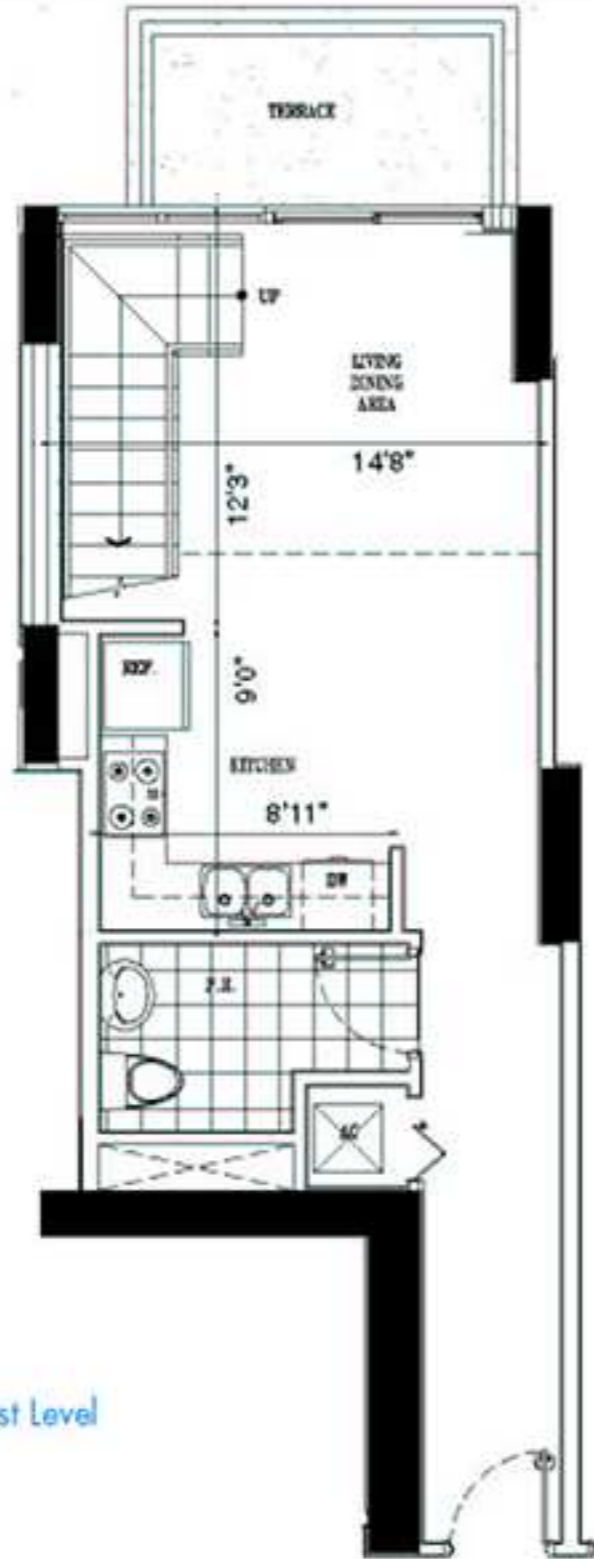

First Level

Second Level

### UNIT 05

1 Bedroom, 1.5 Bath

First Level	445 SF
Second Level	438 SF
2nd Level Open Space	98 SF
<b>Total</b>	<b>981 SF</b>

Terrace	65 SF
<b>GRAND TOTAL:</b>	<b>1046 SF</b>