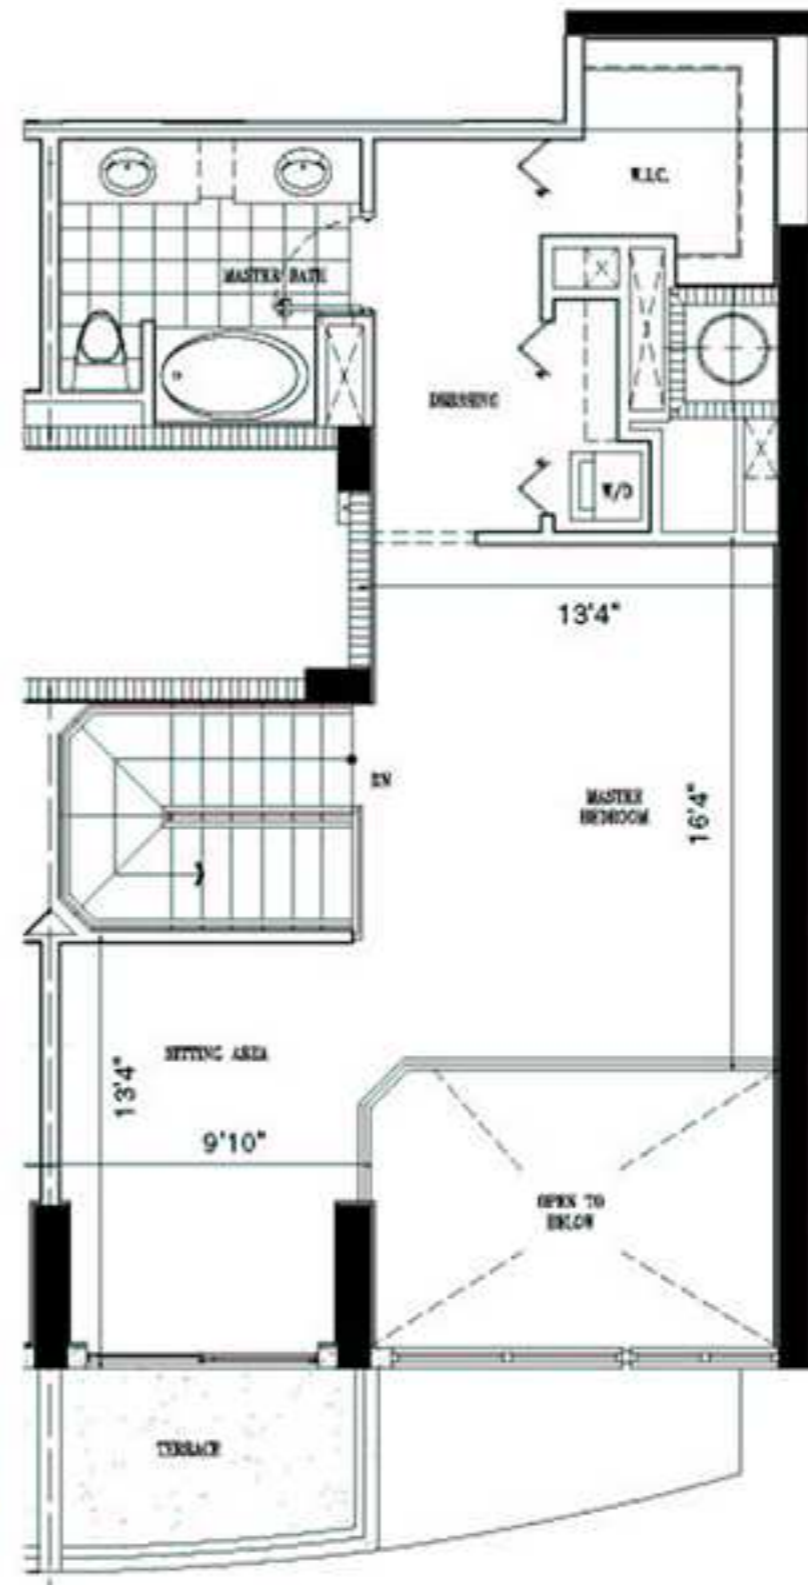

First Level

Second Level

UNIT 08

2 Bedroom, 2 Bath

First Level	634 SF
Second Level	650 SF
2nd Level Open Space	118 SF
Total	1402 SF

Terrace 1	110 SF
Terrace 2	61 SF

GRAND TOTAL: 1573 SF