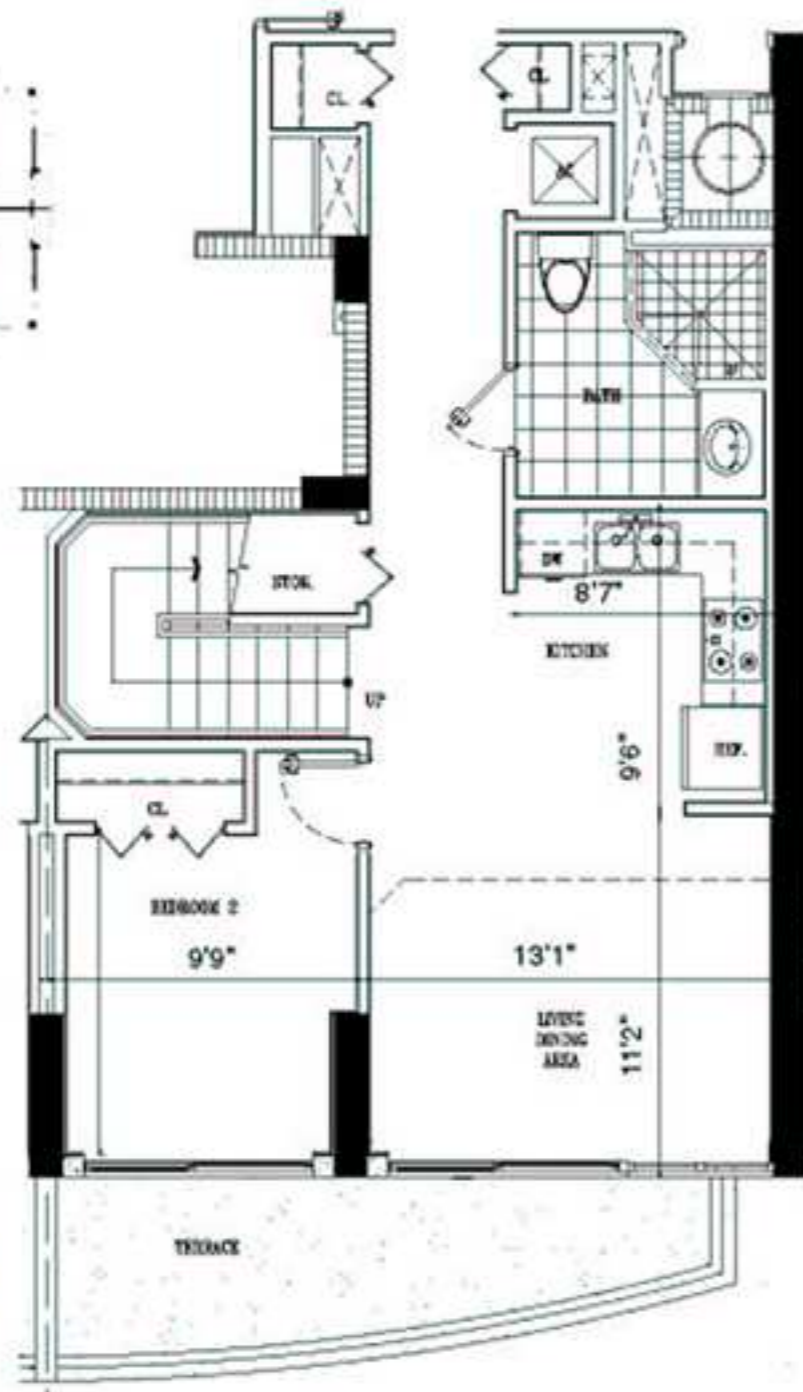

First Level

Second Level

UNIT 08

2 Bedroom, 2 Bath

First Level	634 SF
Second Level	650 SF
2nd Level Open Space	118 SF
Total	1402 SF

Terrace 1	110 SF
Terrace 2	61 SF

GRAND TOTAL: 1573 SF