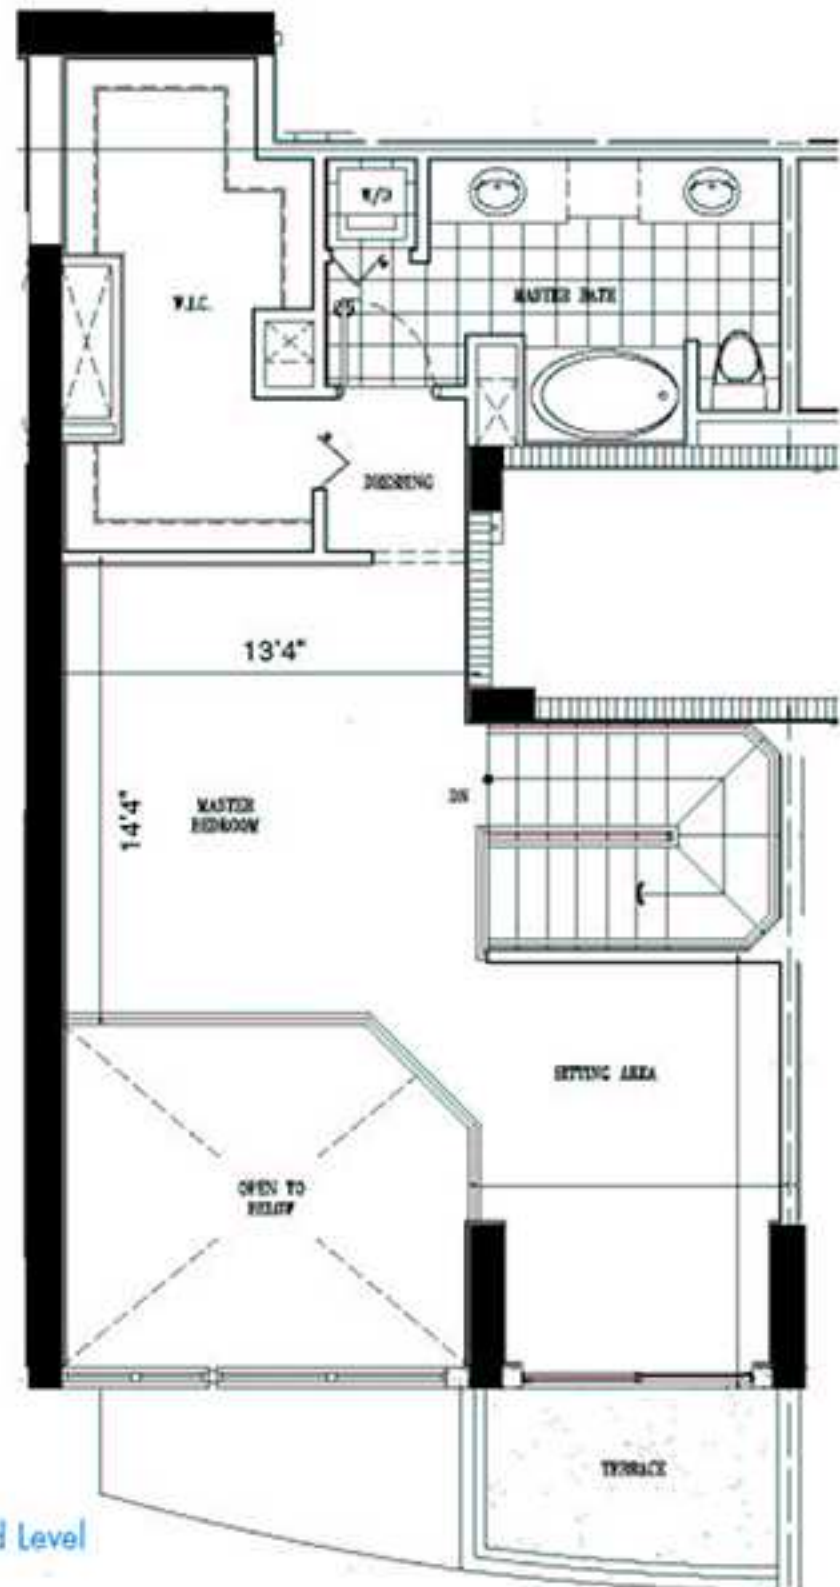

First Level

Second Level

**UNIT 10**  
2 Bedroom, 2 Bath

First Level	643 SF
Second Level	658 SF
2nd Level Open Space	140 SF
<b>Total</b>	<b>1441 SF</b>

Terrace 1	110 SF
Terrace 2	61 SF

**GRAND TOTAL: 1612 SF**