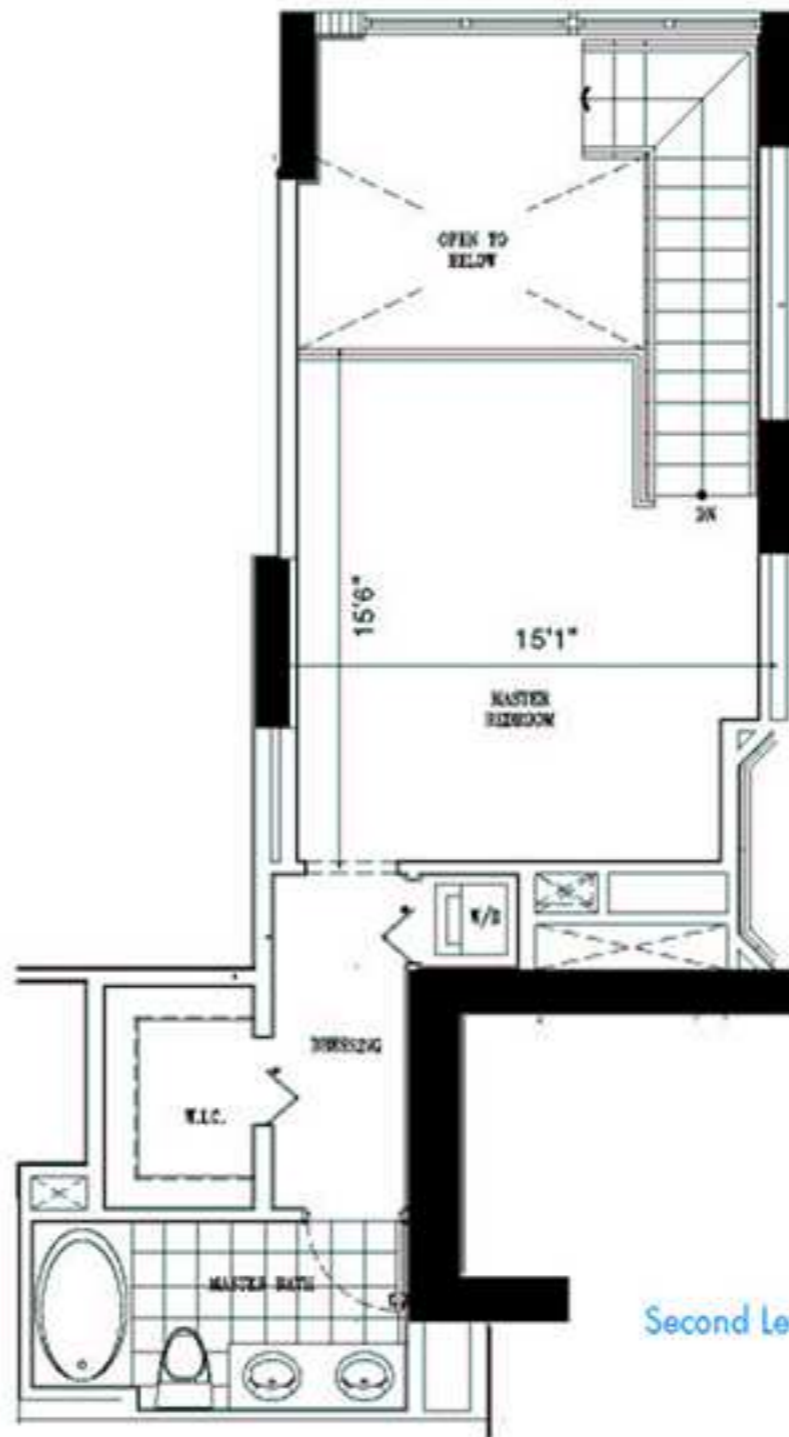

First Level

Second Level

UNIT 11

1 Bedroom, 1.5 Bath

First Level	445 SF
Second Level	438 SF
2nd Level Open Space	98 SF
Total	981 SF

Terrace 65 SF

GRAND TOTAL: 1046 SF