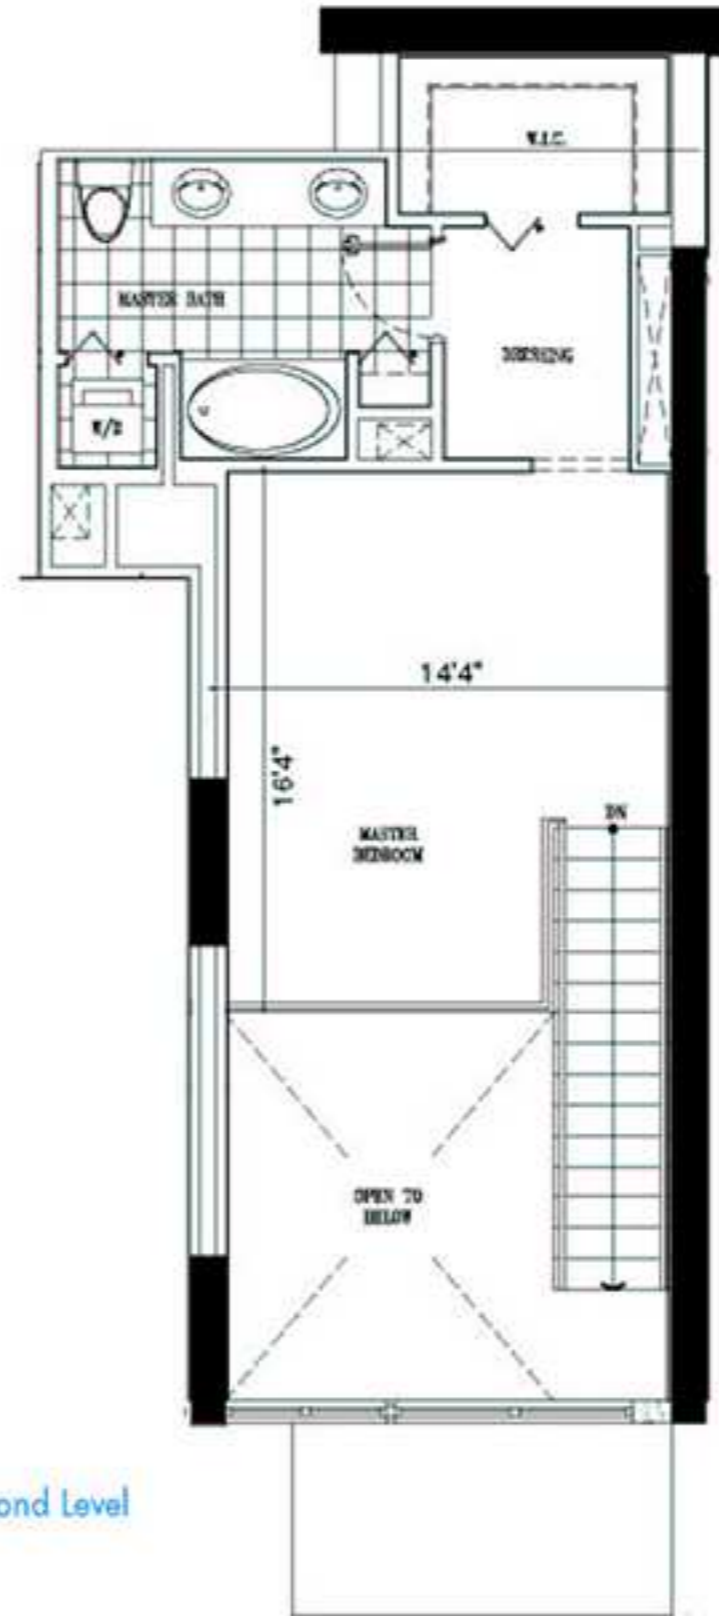

First Level

Second Level

UNIT 12

1 Bedroom, 1.5 Bath

First Level	450 SF
Second Level	465 SF
2nd Level Open Space	143 SF
Total	1058 SF

Terrace	65 SF
GRAND TOTAL:	1123 SF