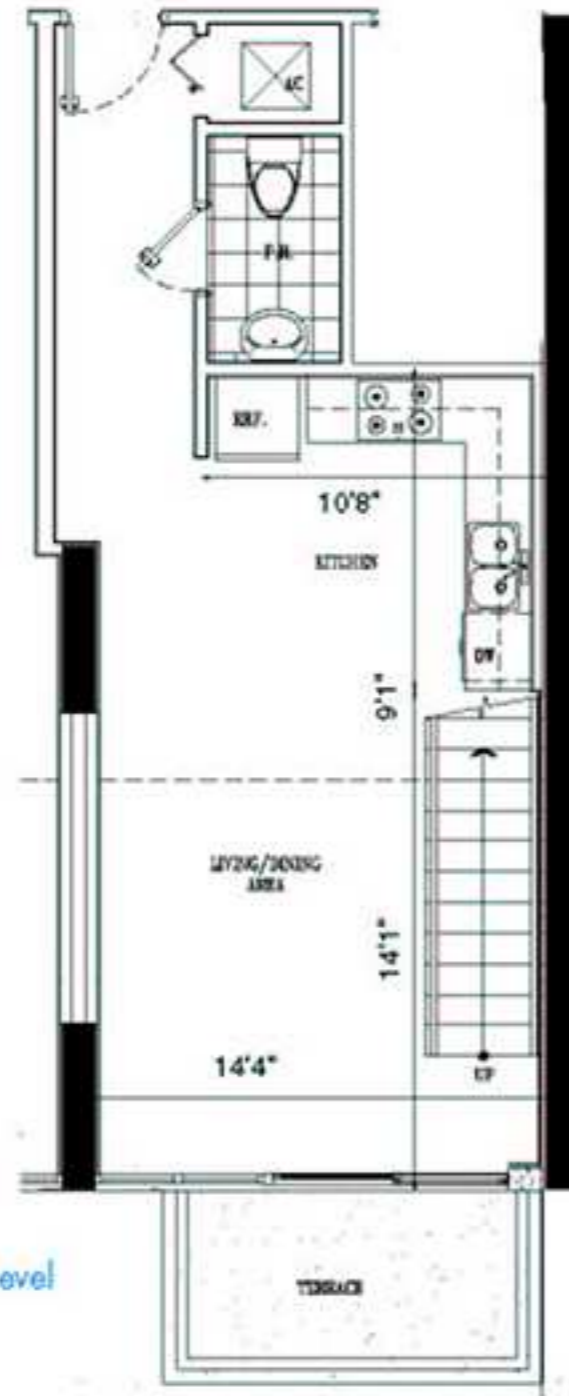

First Level

Second Level

UNIT 12

1 Bedroom, 1.5 Bath

First Level	450 SF
Second Level	465 SF
2nd Level Open Space	143 SF
Total	1058 SF

Terrace	65 SF
GRAND TOTAL:	1123 SF