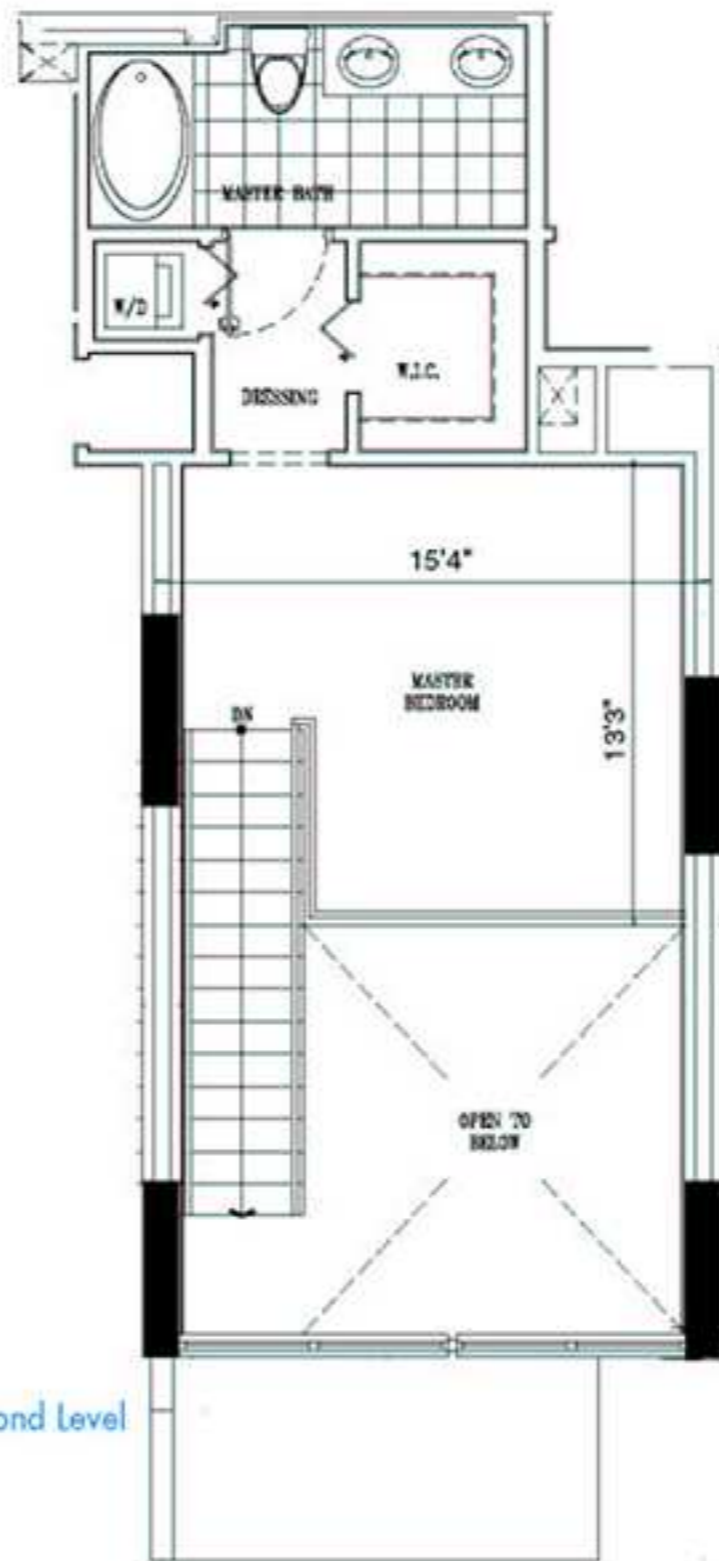

First Level

Second Level

UNIT 14

1 Bedroom, 1.5 Bath

First Level	453 SF
Second Level	379 SF
2nd Level Open Space	155 SF
Total	987 SF

Terrace 71 SF

GRAND TOTAL: 1058 SF