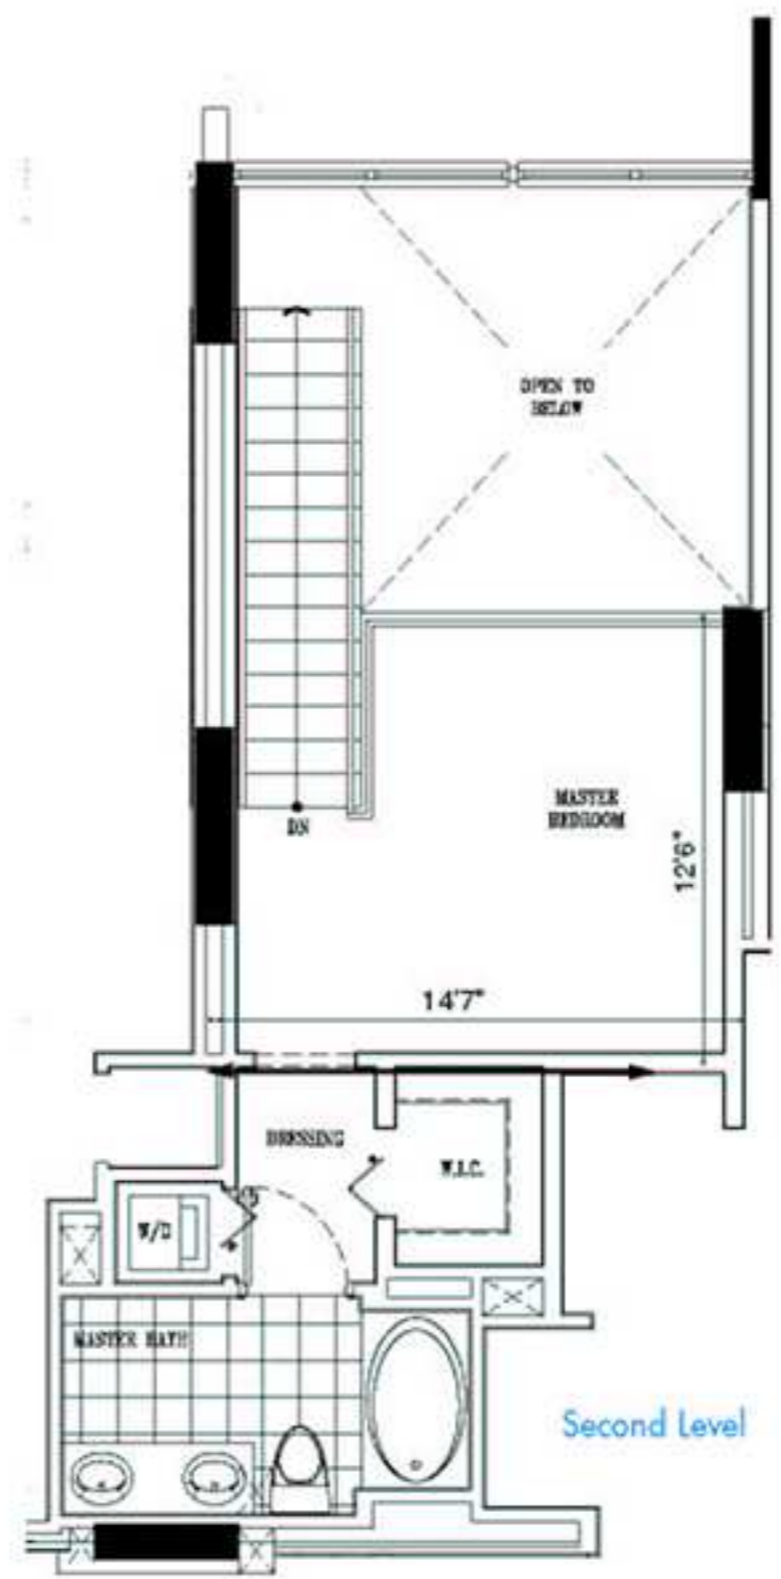

First Level

Second Level

UNITS 15

1 Bedroom, 1.5 Bath

First Level	446 SF
Second Level	353 SF
2nd Level Open Space	153 SF
Total	952 SF

Terrace	71 SF
GRAND TOTAL:	1023 SF