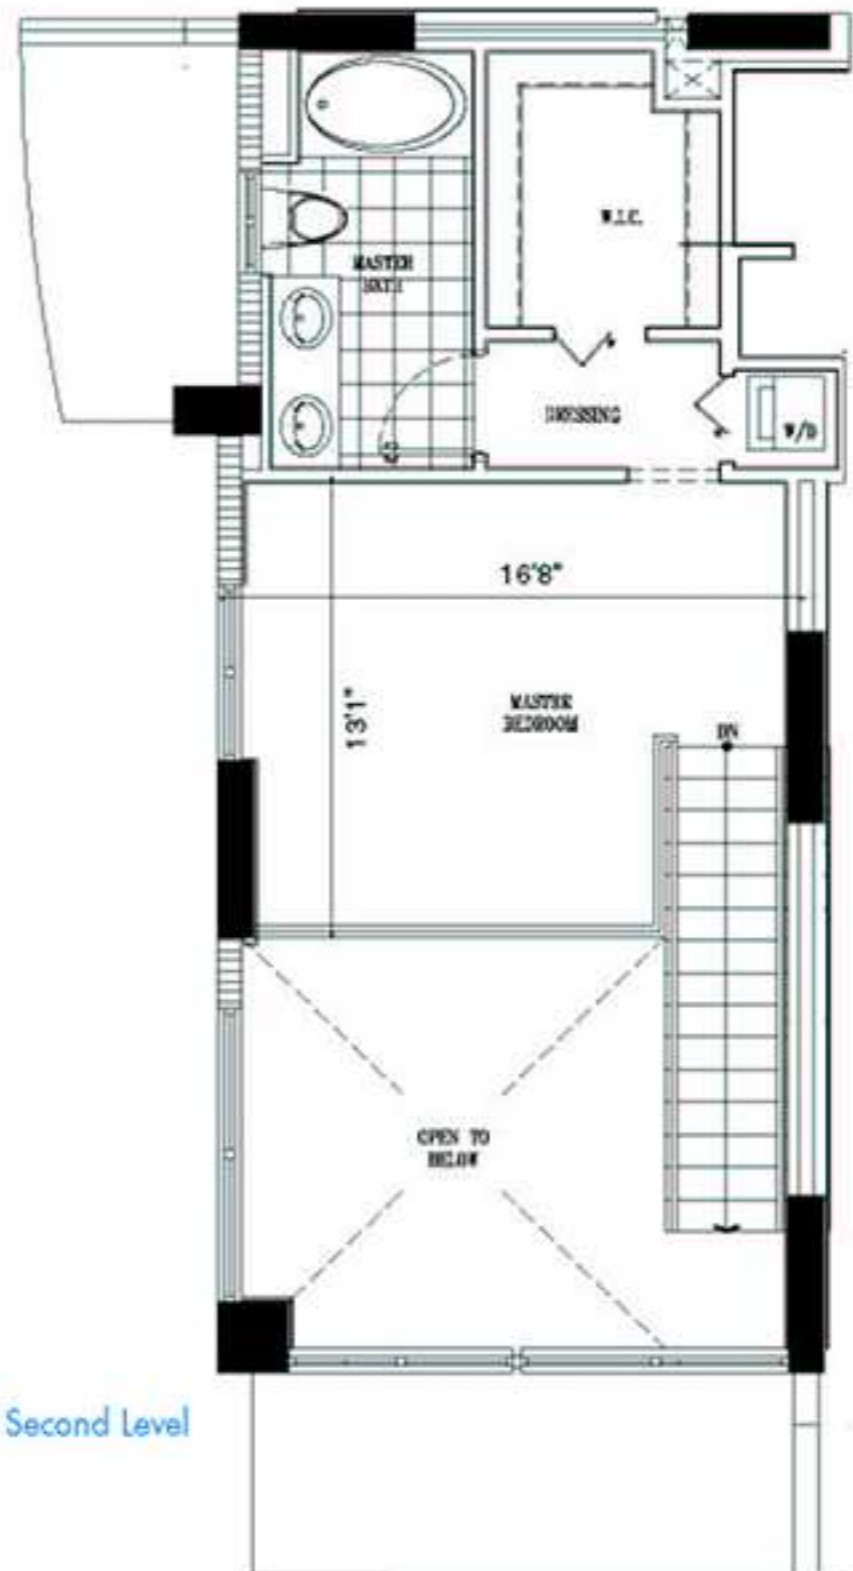

First Level

Second Level

UNITS 16

2 Bedroom, 2 Bath

First Level	679 SF
Second Level	438 SF
2nd Level Open Space	172 SF
Total	1289 SF

Terrace 1	90 SF
Terrace 2	62 SF

GRAND TOTAL: 1441 SF