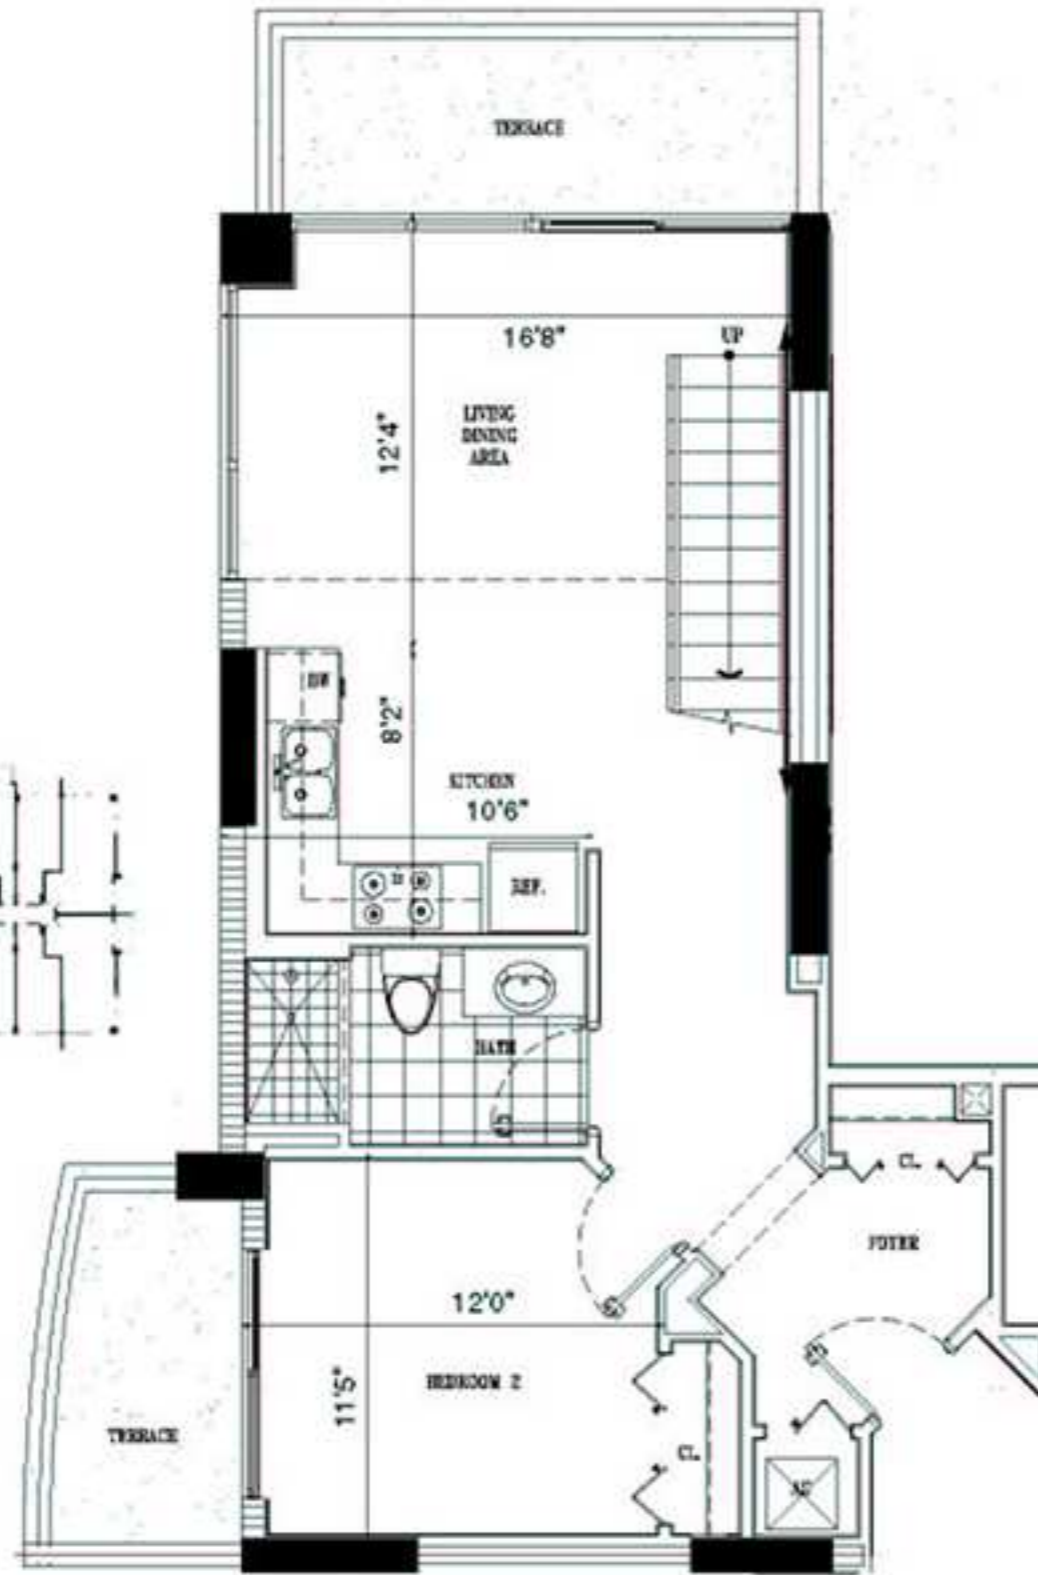

First Level

Second Level

### UNITS 17

2 Bedroom, 2 Bath

First Level	677 SF
Second Level	443 SF
2nd Level Open Space	147 SF
<b>Total</b>	<b>1267 SF</b>

Terrace 1	90 SF
Terrace 2	62 SF

**GRAND TOTAL: 1419 SF**