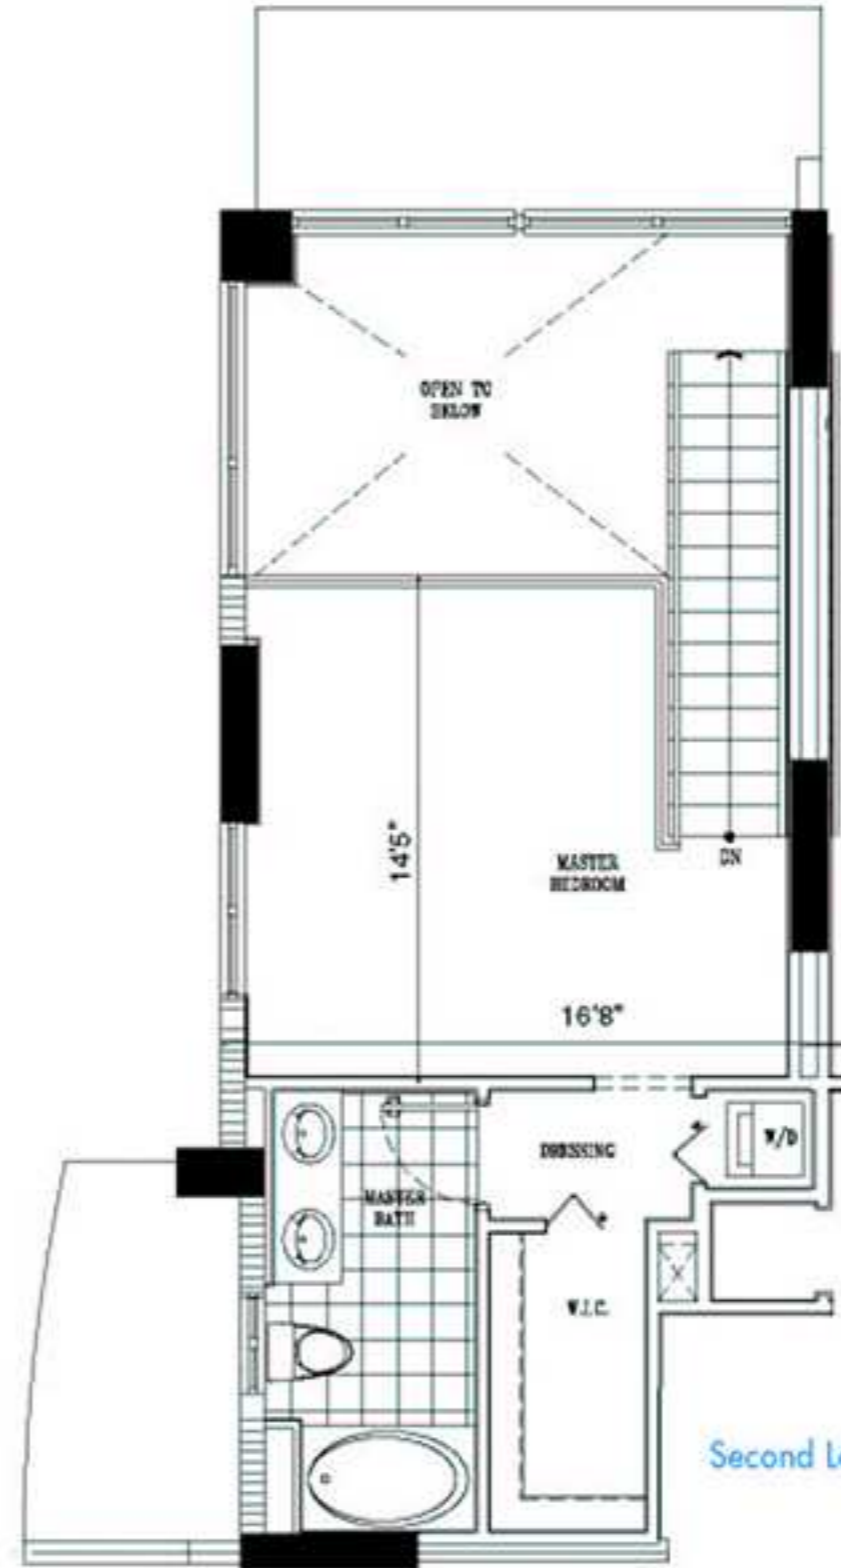

First Level

Second Level

### UNITS 17

2 Bedroom, 2 Bath

First Level	677 SF
Second Level	443 SF
2nd Level Open Space	147 SF
<b>Total</b>	<b>1267 SF</b>

Terrace 1	90 SF
Terrace 2	62 SF

**GRAND TOTAL: 1419 SF**