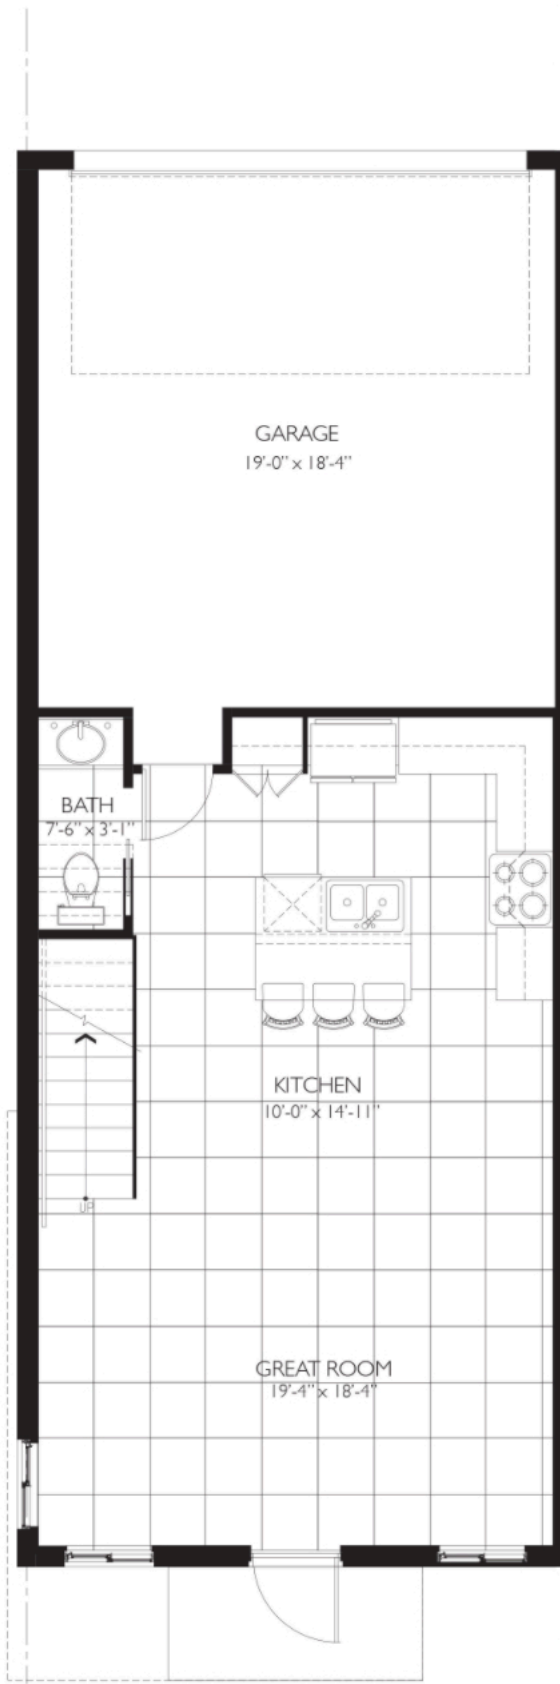

# AVENTURA PLACE

GROUND FLOOR

UPPER FLOOR

## TownHouse A

3 BEDROOMS. 2.5 BATHS  
1501 SQUARE FEET + 2 CAR GARAGE