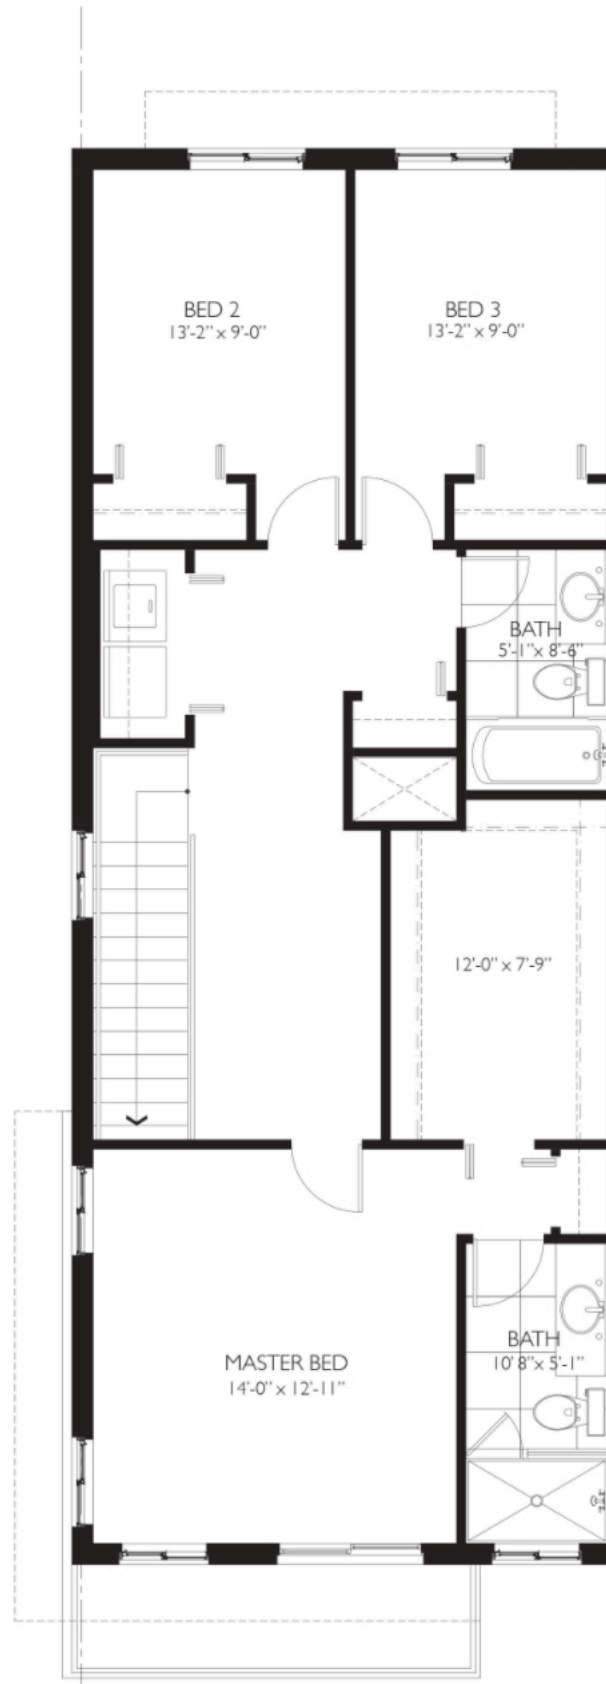

# AVENTURA PLACE

GROUND FLOOR

UPPER FLOOR

## TownHouse A

3 BEDROOMS. 2.5 BATHS  
1501 SQUARE FEET + 2 CAR GARAGE