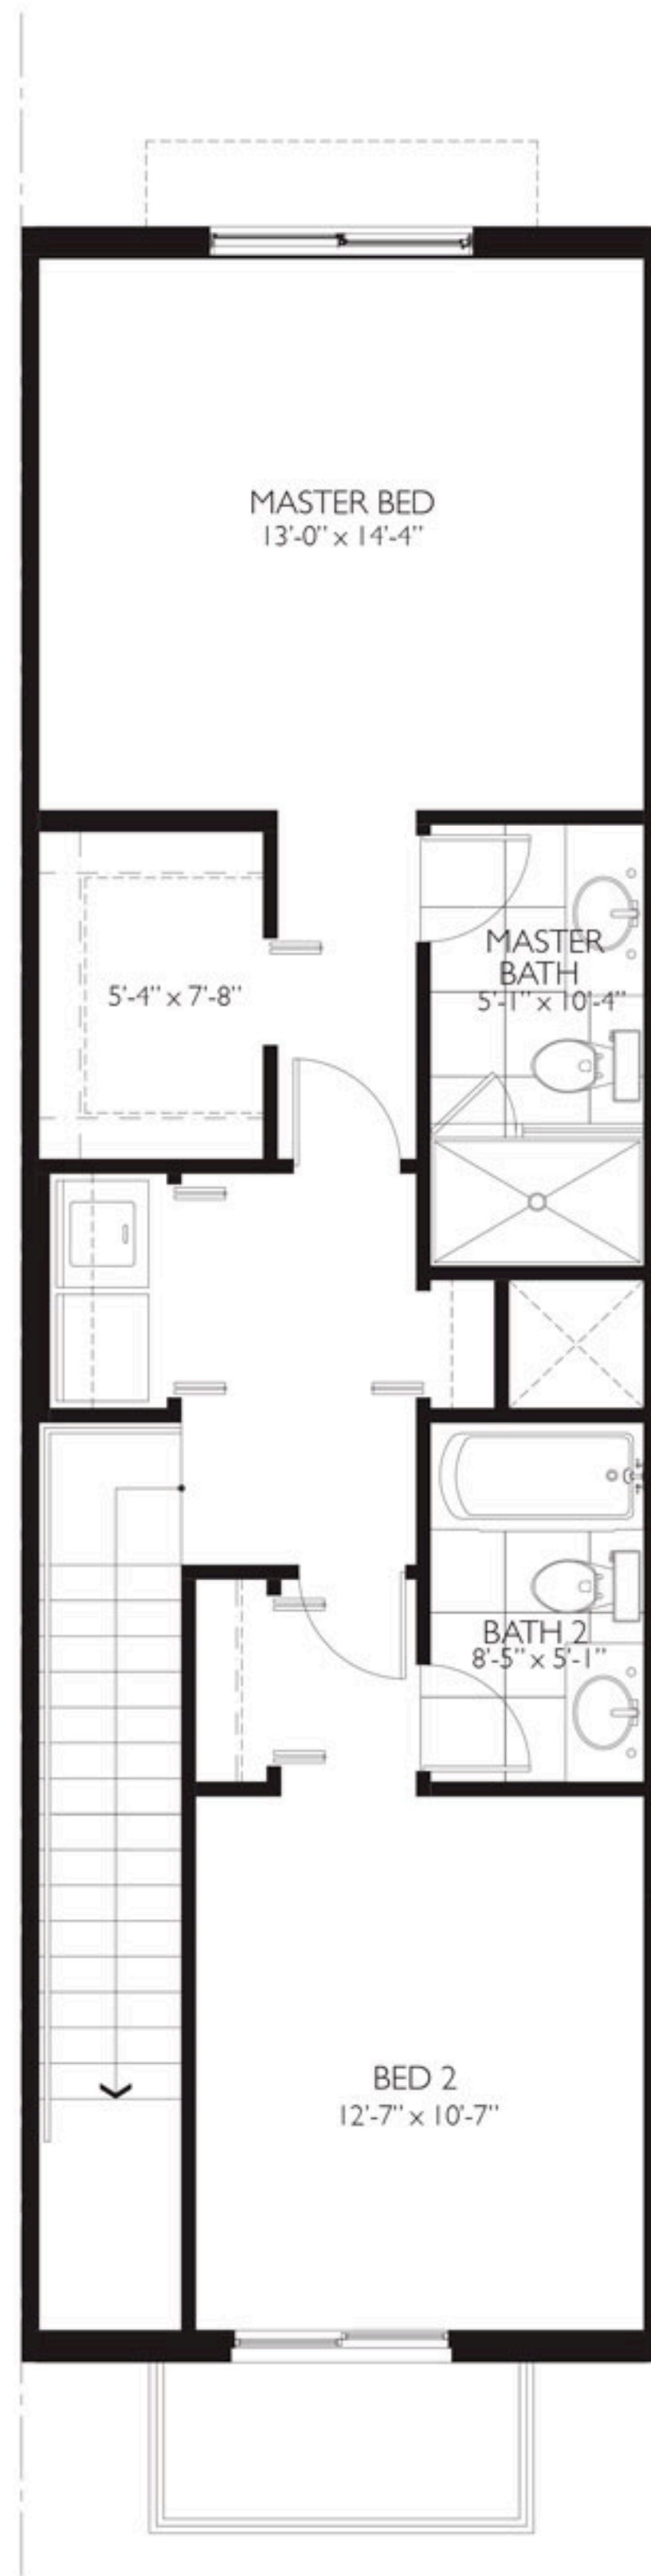

AVENTURA PLACE

GROUND FLOOR

UPPER FLOOR

TownHouse **B**
2 BEDROOMS. 2.5 BATHS
1120 SQUARE FEET + GARAGE