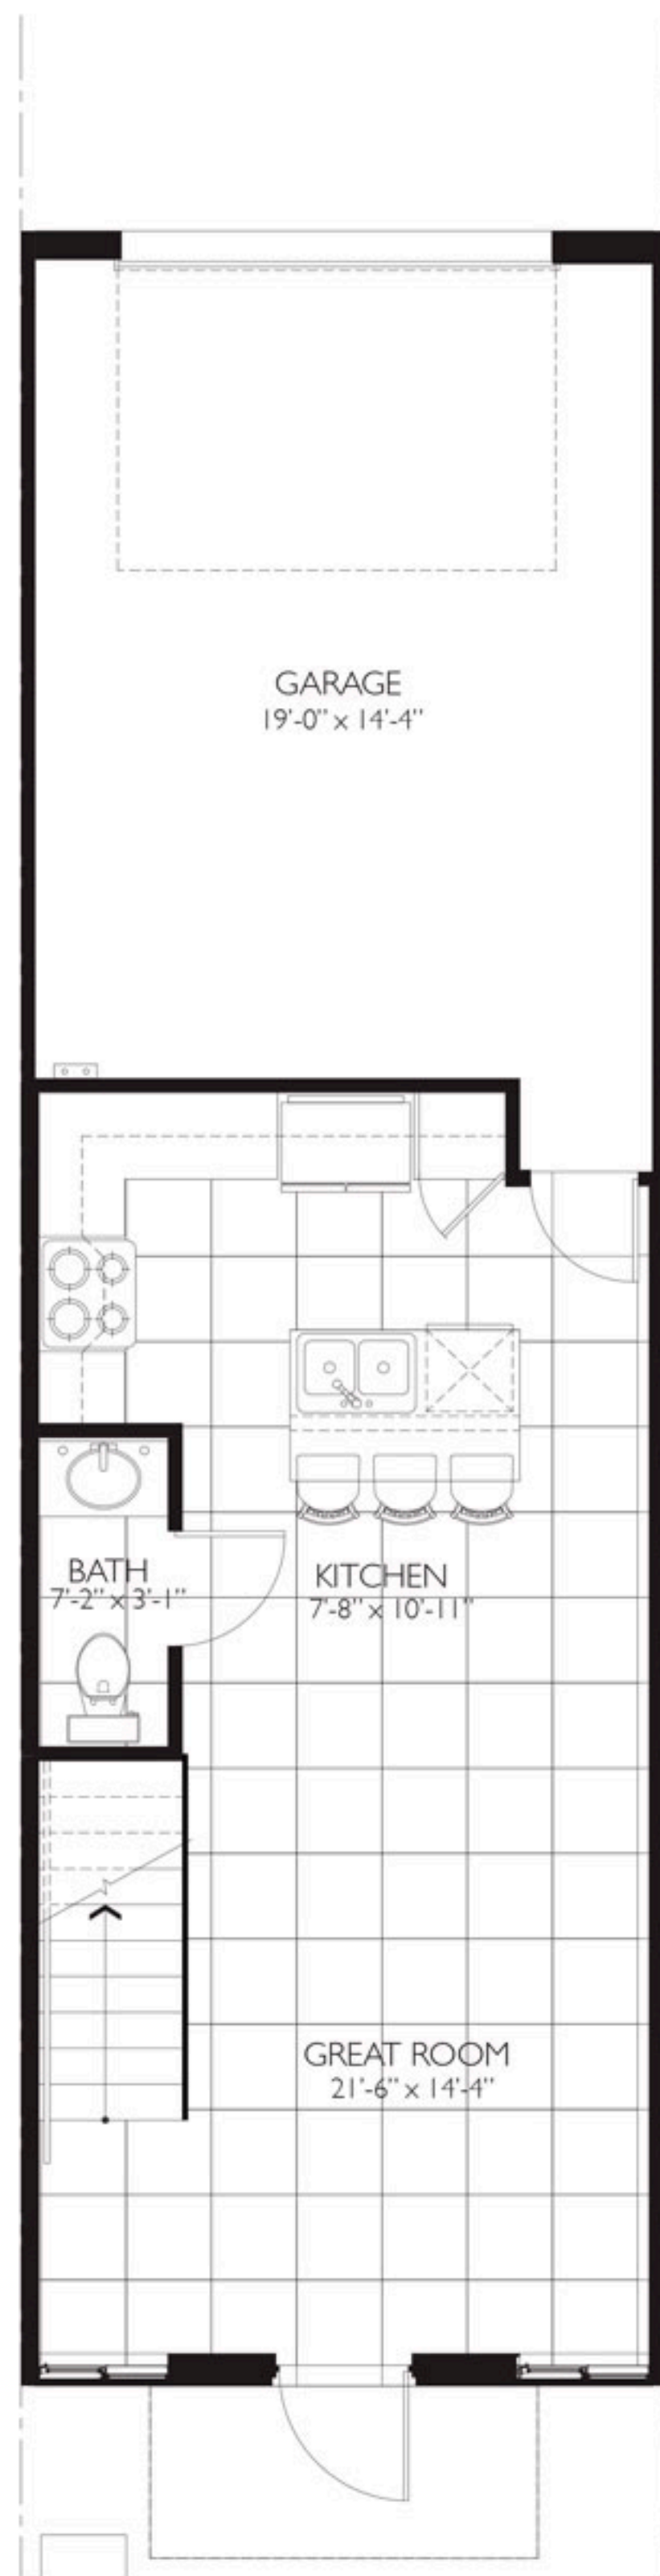

AVENTURA PLACE

GROUND FLOOR

UPPER FLOOR

TownHouse **B**
2 BEDROOMS. 2.5 BATHS
1120 SQUARE FEET + GARAGE