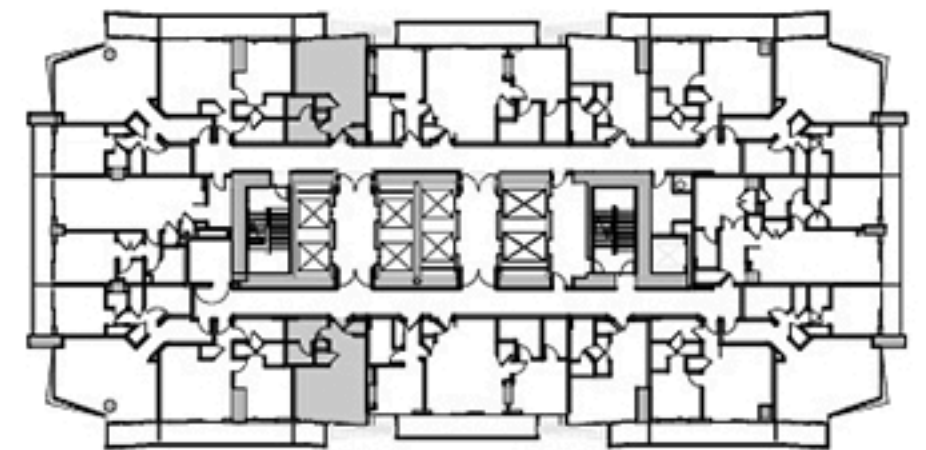

UNIT S-1

STUDIO

INTERIOR: 465 SF / 43.20 SQ M

EXTERIOR: 42 SF / 3.90 SQ M

TOTAL: 507 SF / 47.10 SQ M

All room sizes and floorplan measurements are approximate and subject to change.