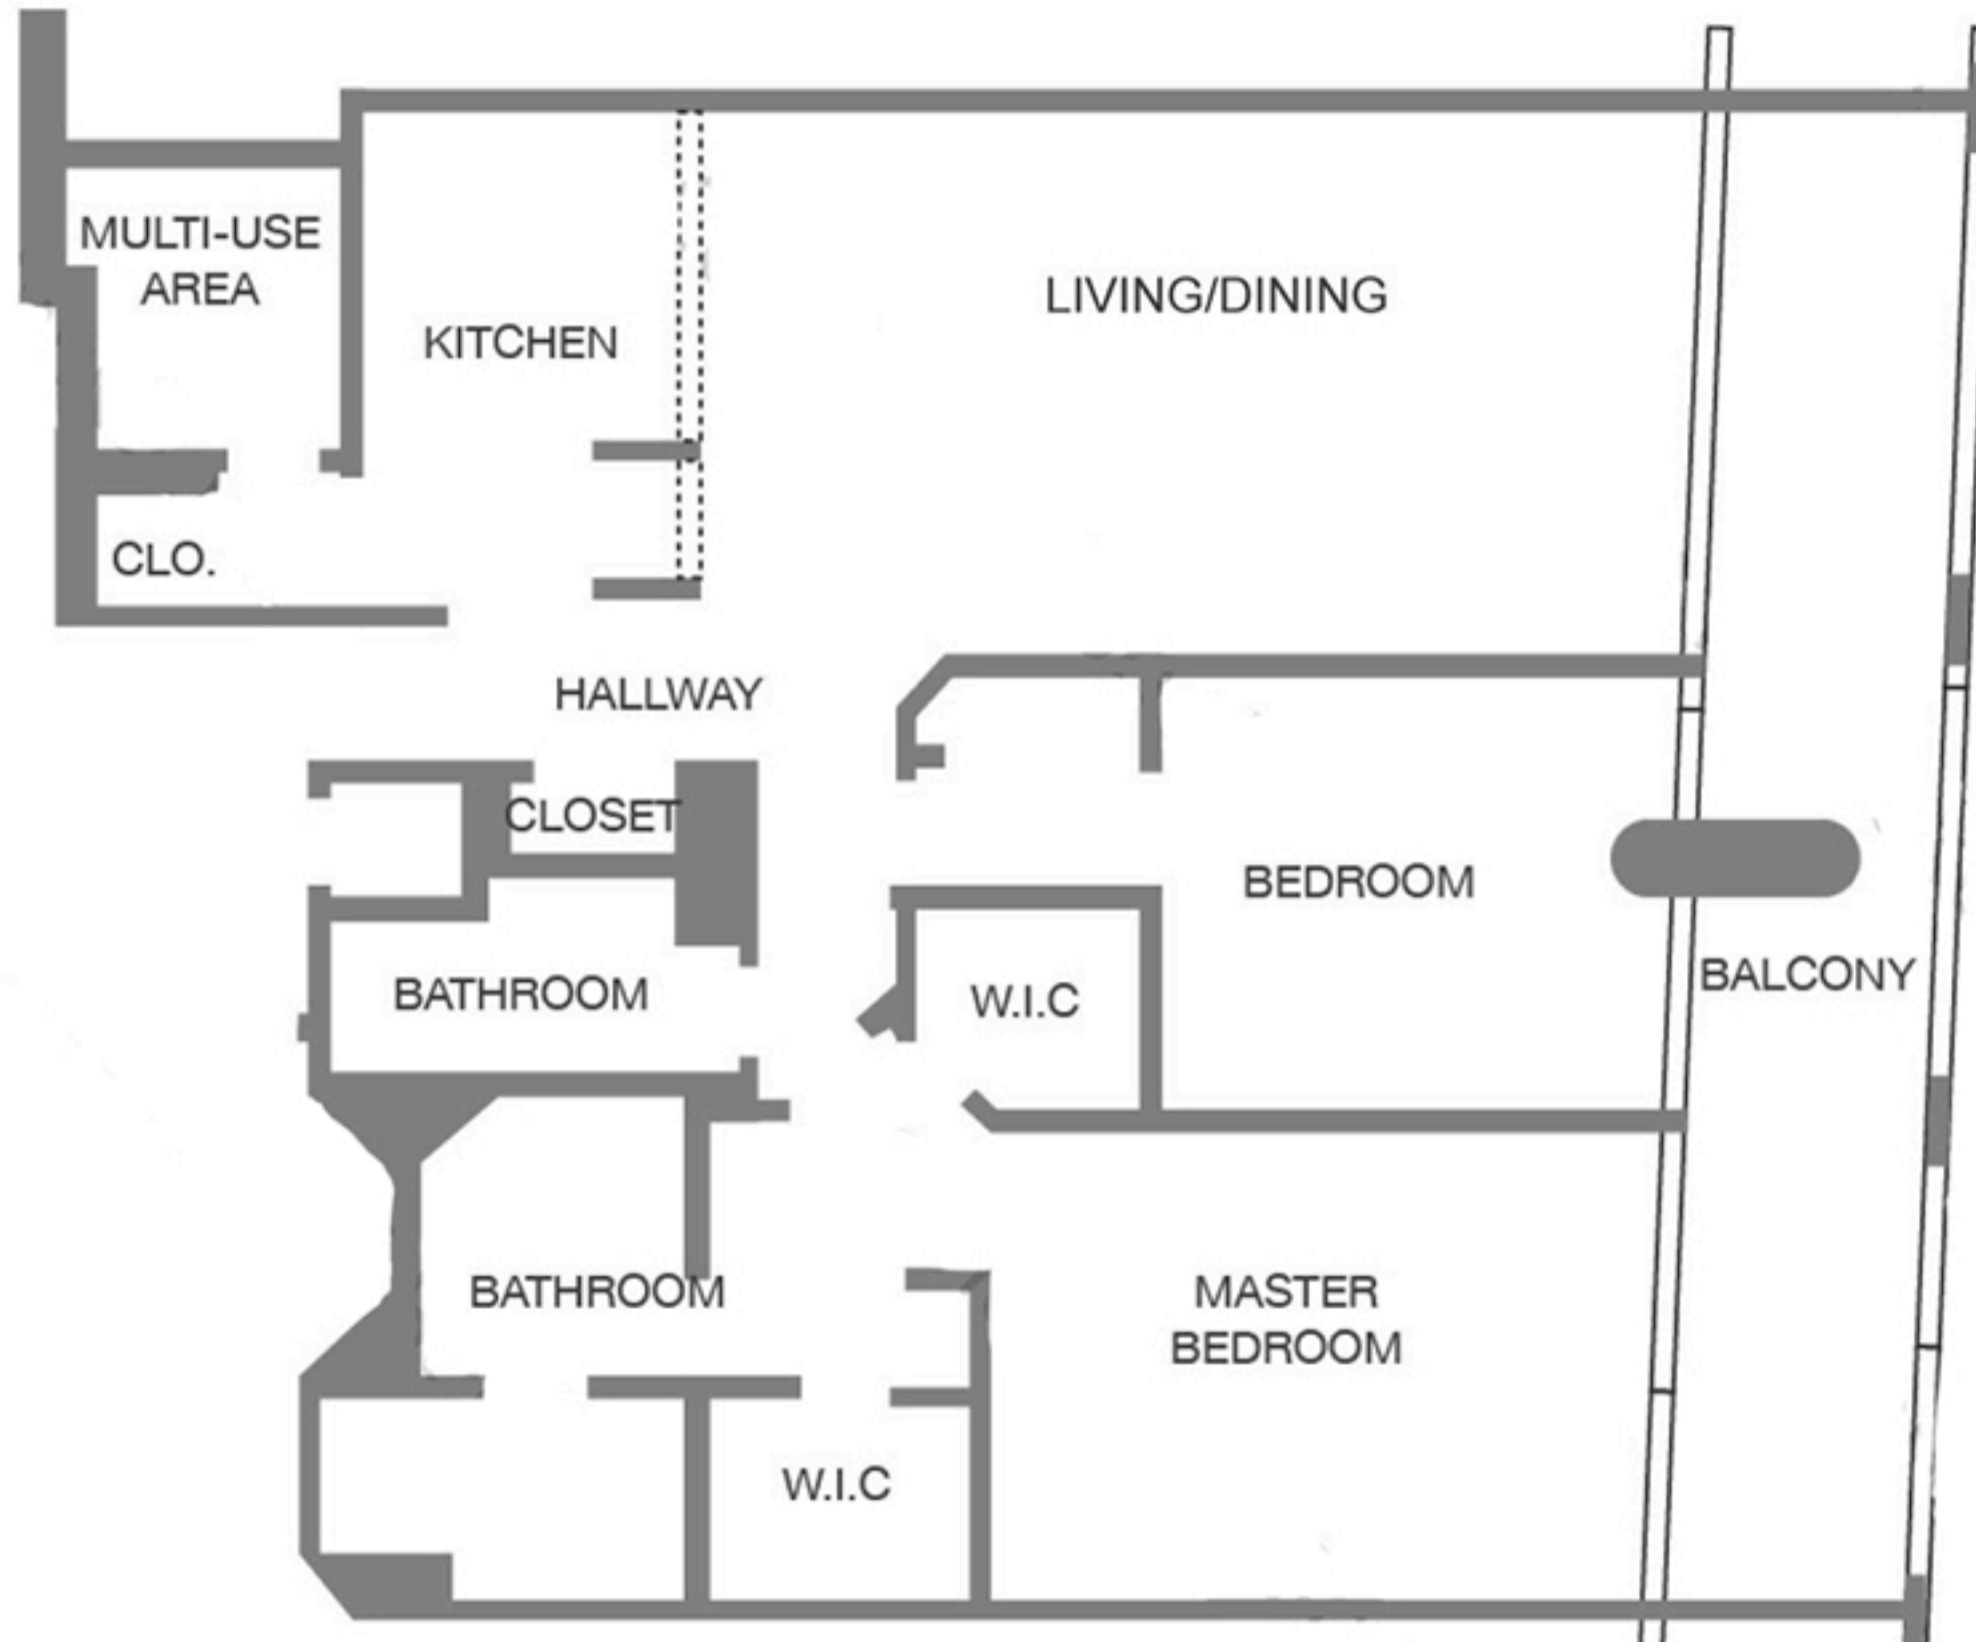

THE GRAND

MODEL	Line/Unit	Floor	Bed/Baths	Square Feet		Square Meters	
				Interior	Balcony	Interior	Balcony
Unit-B2	32	10-42	2 / 2	1382		128.4	