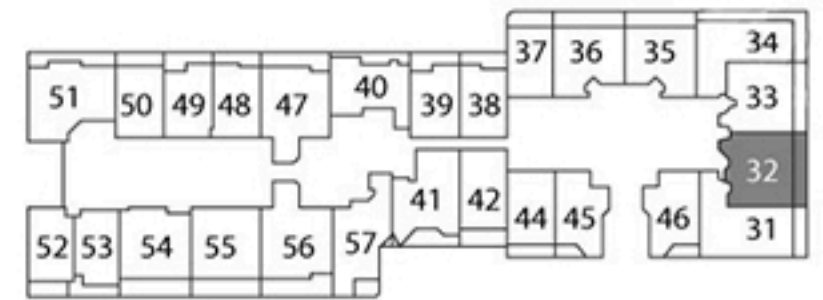

THE GRAND

MODEL	Line/Unit	Floor	Bed/Baths	Square Feet		Square Meters	
				Interior	Balcony	Interior	Balcony
Unit-B2	32	10-42	2 / 2	1382		128.4	