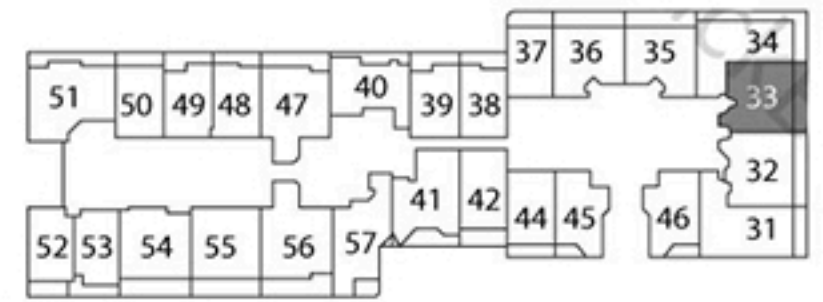

THE GRAND

MODEL	Line/Unit	Floor	Bed/Baths	Square Feet		Square Meters	
				Interior	Balcony	Interior	Balcony
Unit-B4	33	10-42	2 / 2	1398		129.9	