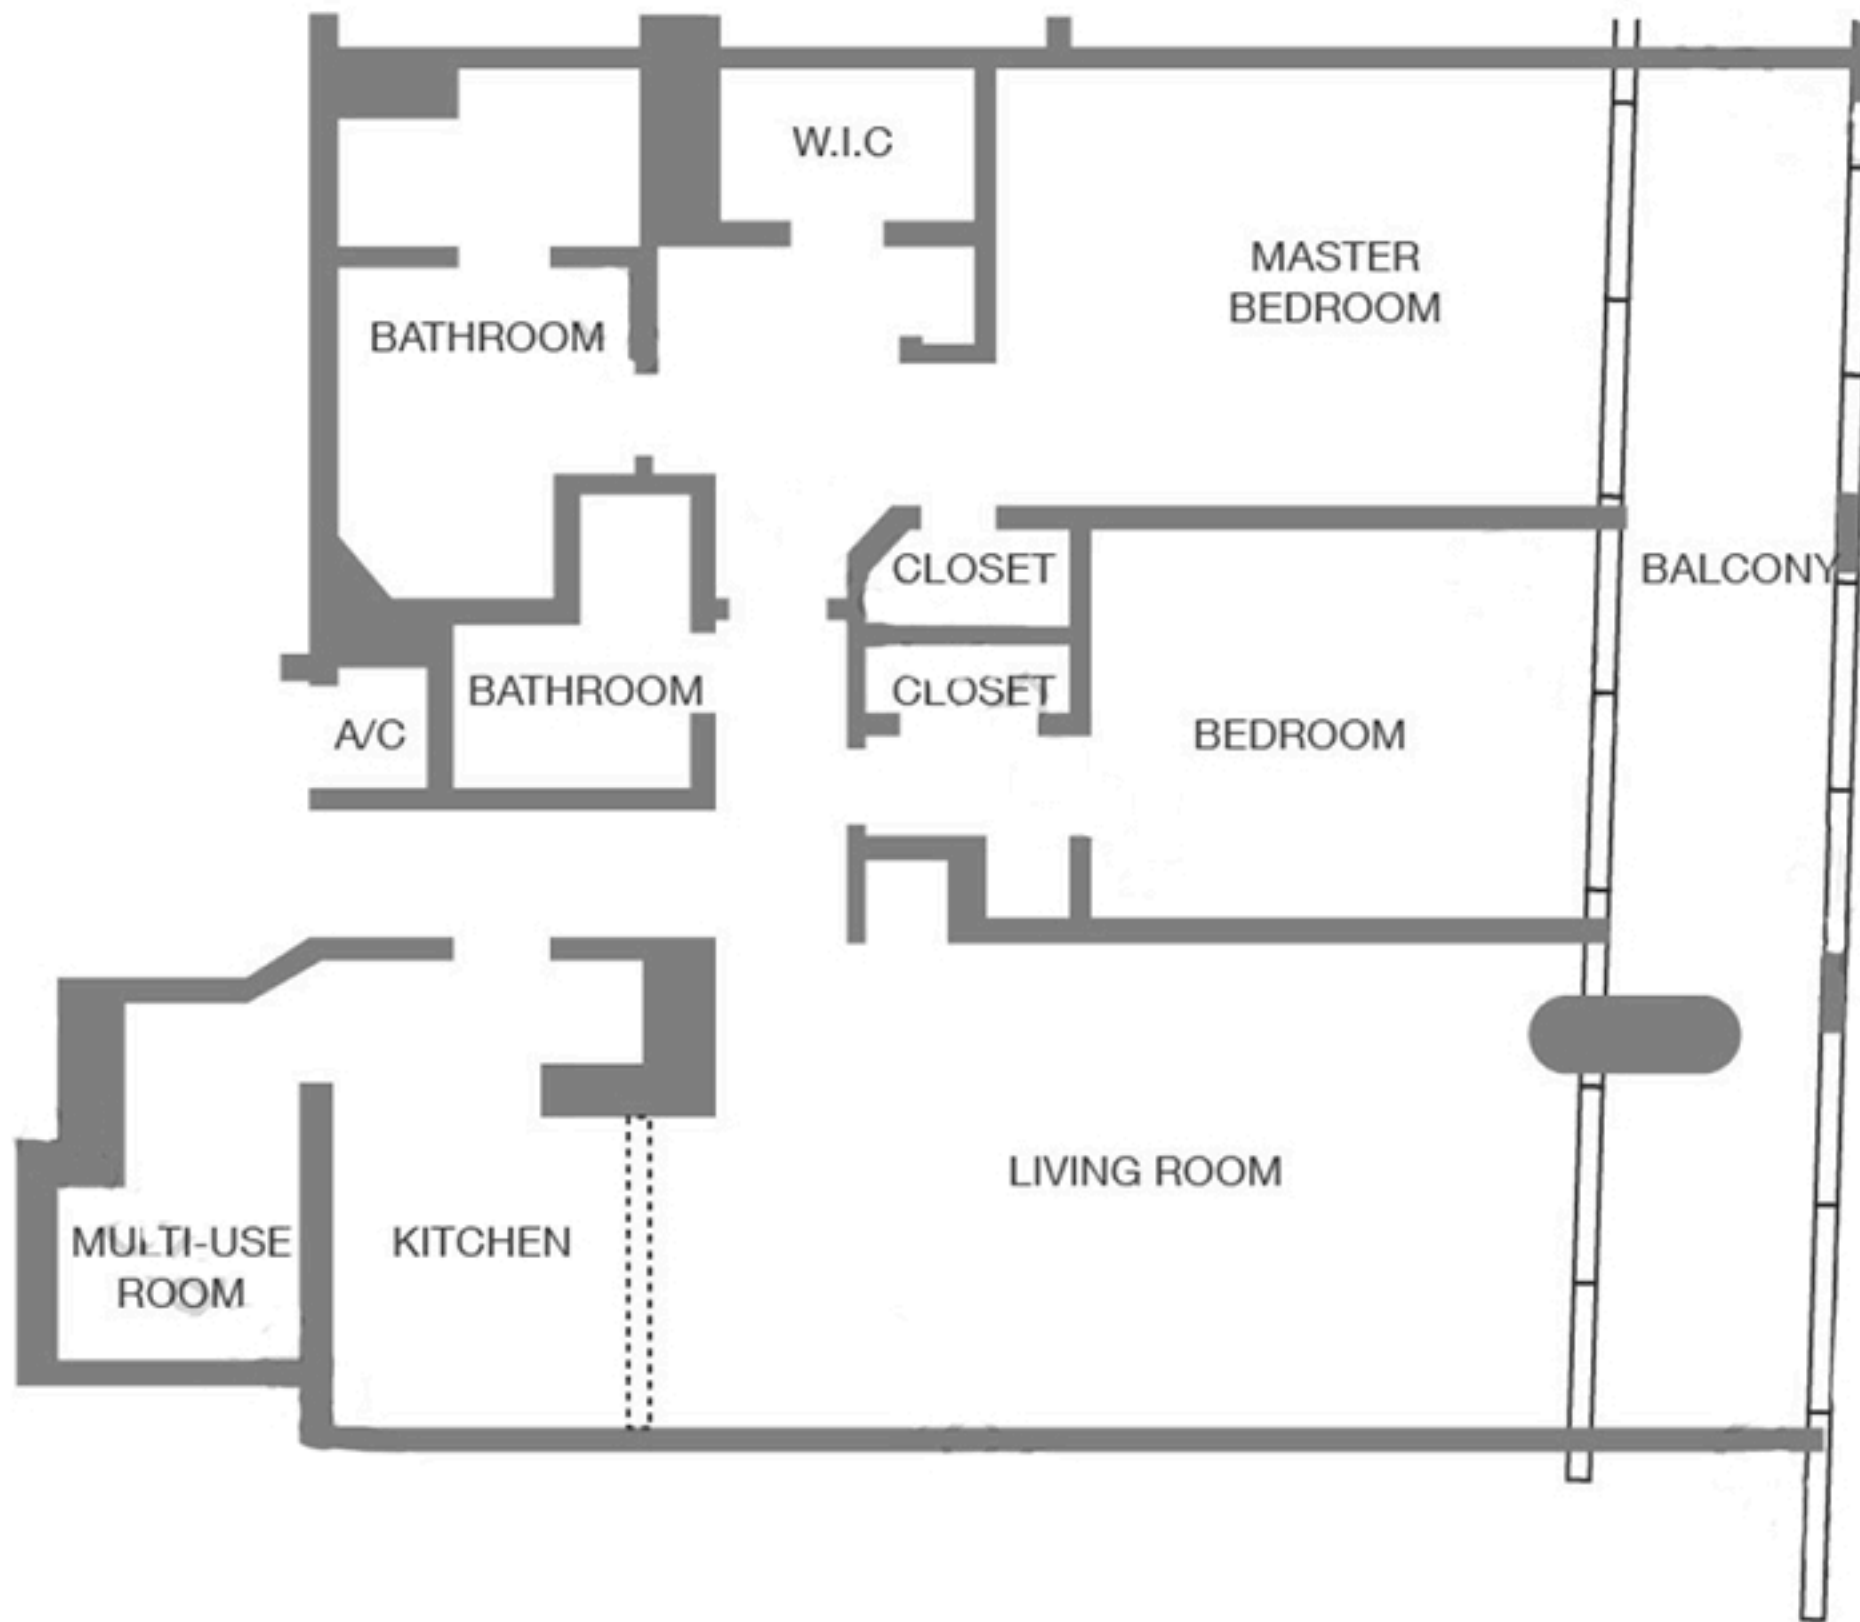

THE GRAND

MODEL	Line/Unit	Floor	Bed/Baths	Square Feet		Square Meters	
				Interior	Balcony	Interior	Balcony
Unit-B4	33	10-42	2 / 2	1398		129.9	