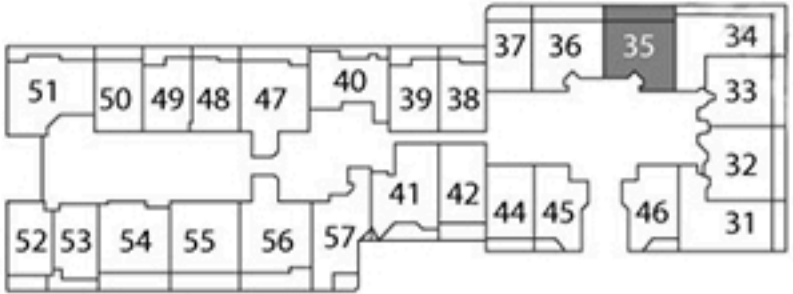

# THE GRAND

MODEL	Line/Unit	Floor	Bed/Baths	Square Feet		Square Meters	
				Interior	Balcony	Interior	Balcony
Unit-B 5rev	35	10-42	2 / 2	1464		136.0	