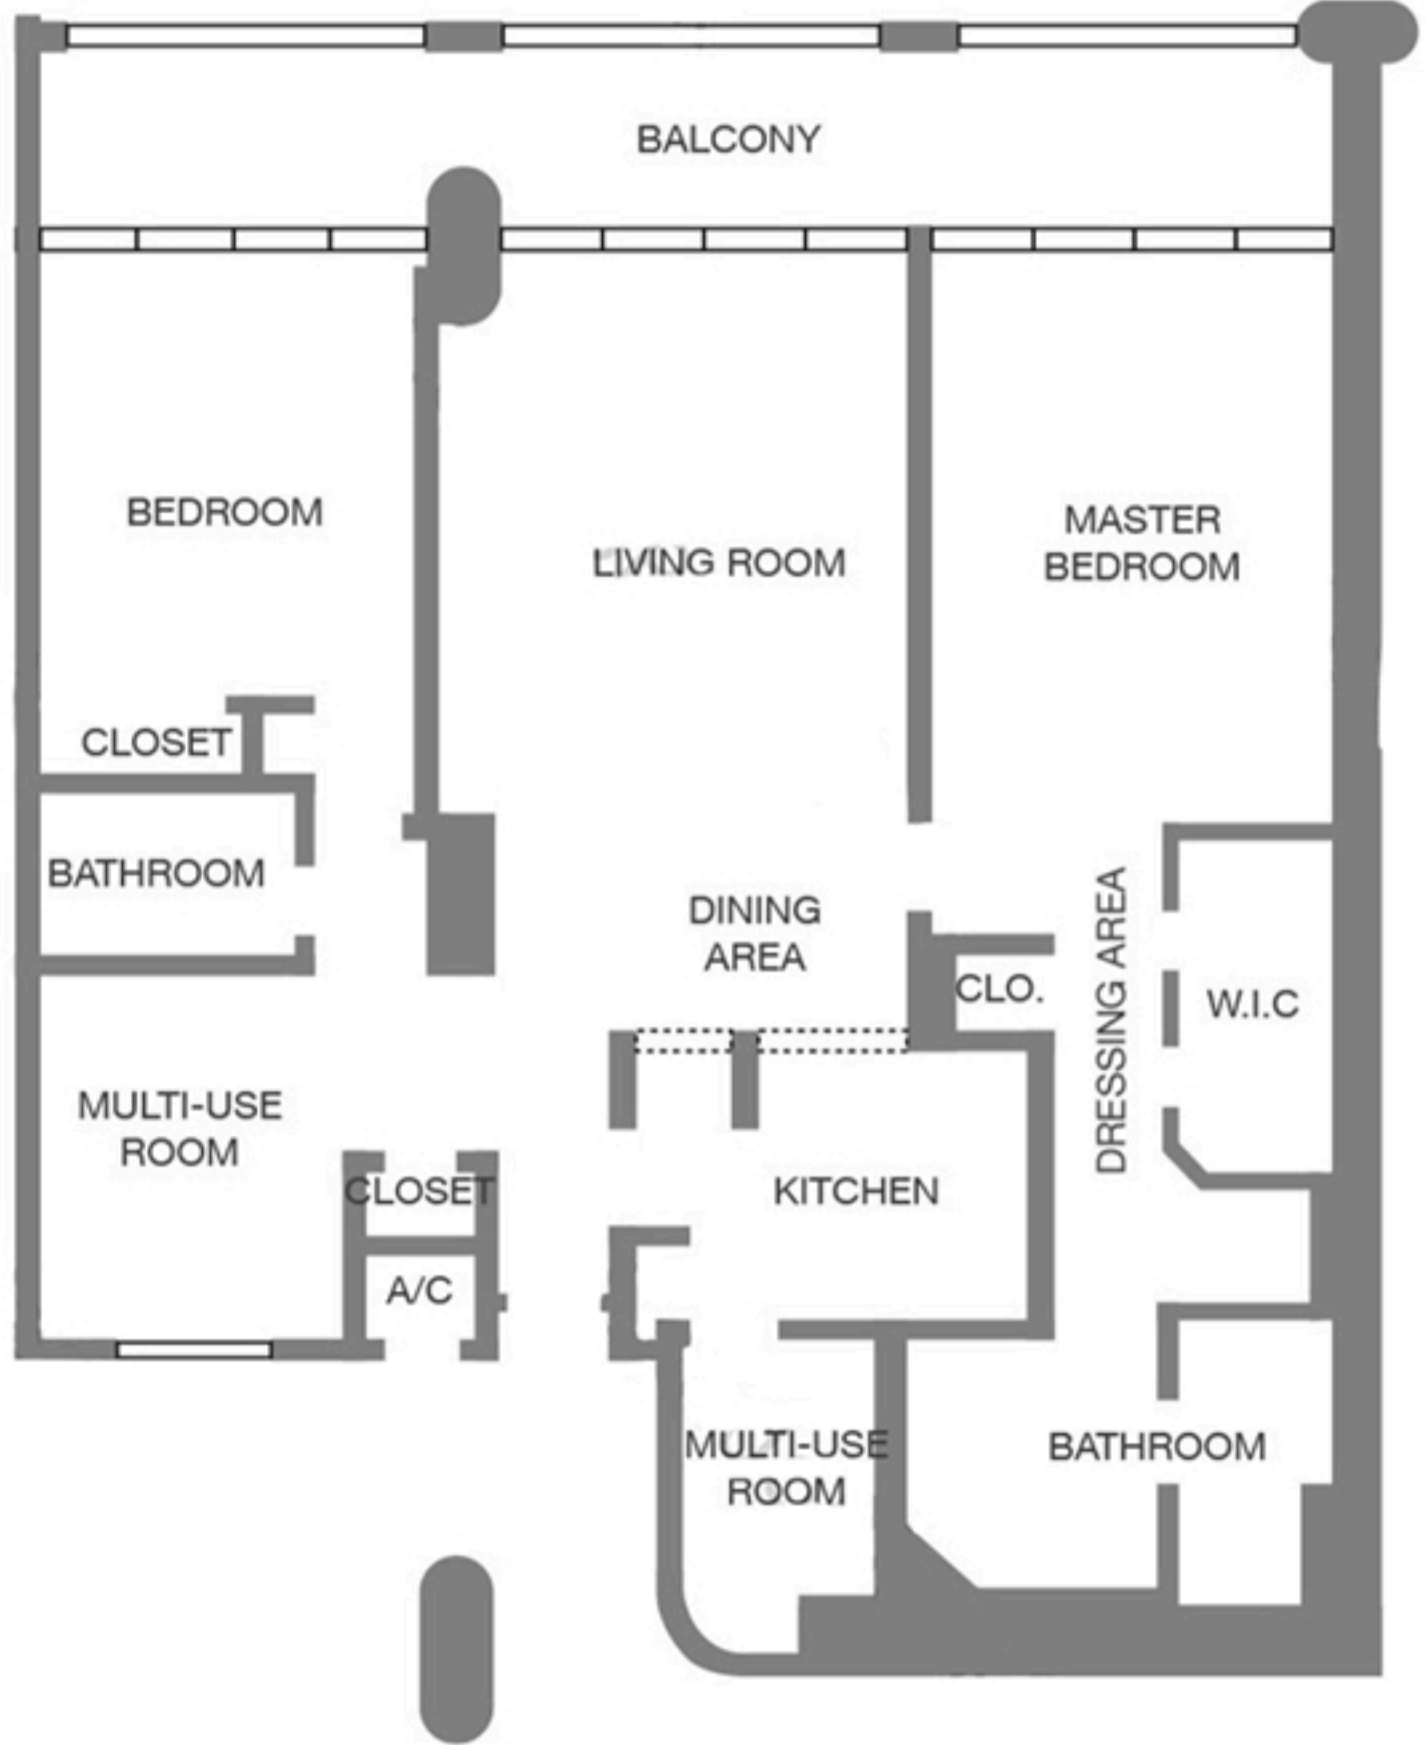

# THE GRAND

MODEL	Line/Unit	Floor	Bed/Baths	Square Feet		Square Meters	
				Interior	Balcony	Interior	Balcony
Unit-B 5rev	35	10-42	2 / 2	1464		136.0	