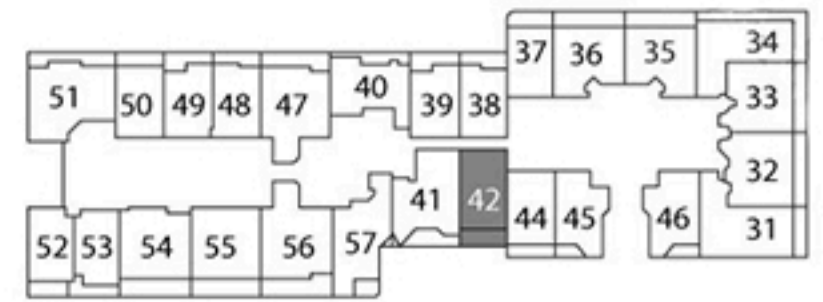

THE GRAND

MODEL	Line/Unit	Floor	Bed/Baths	Square Feet		Square Meters	
				Interior	Balcony	Interior	Balcony
Unit-A12	42	10-42	1 / 1.5	1094		101.6	