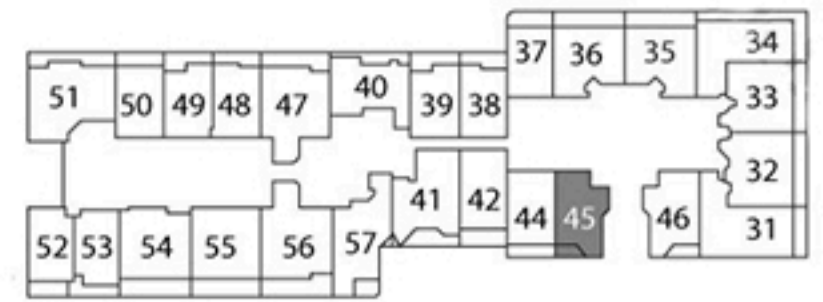

# THE GRAND

MODEL	Line/Unit	Floor	Bed/Baths	Square Feet		Square Meters	
				Interior	Balcony	Interior	Balcony
Unit-A11	45	10-15, 23-30	1 / 1.5	1138		105.7	