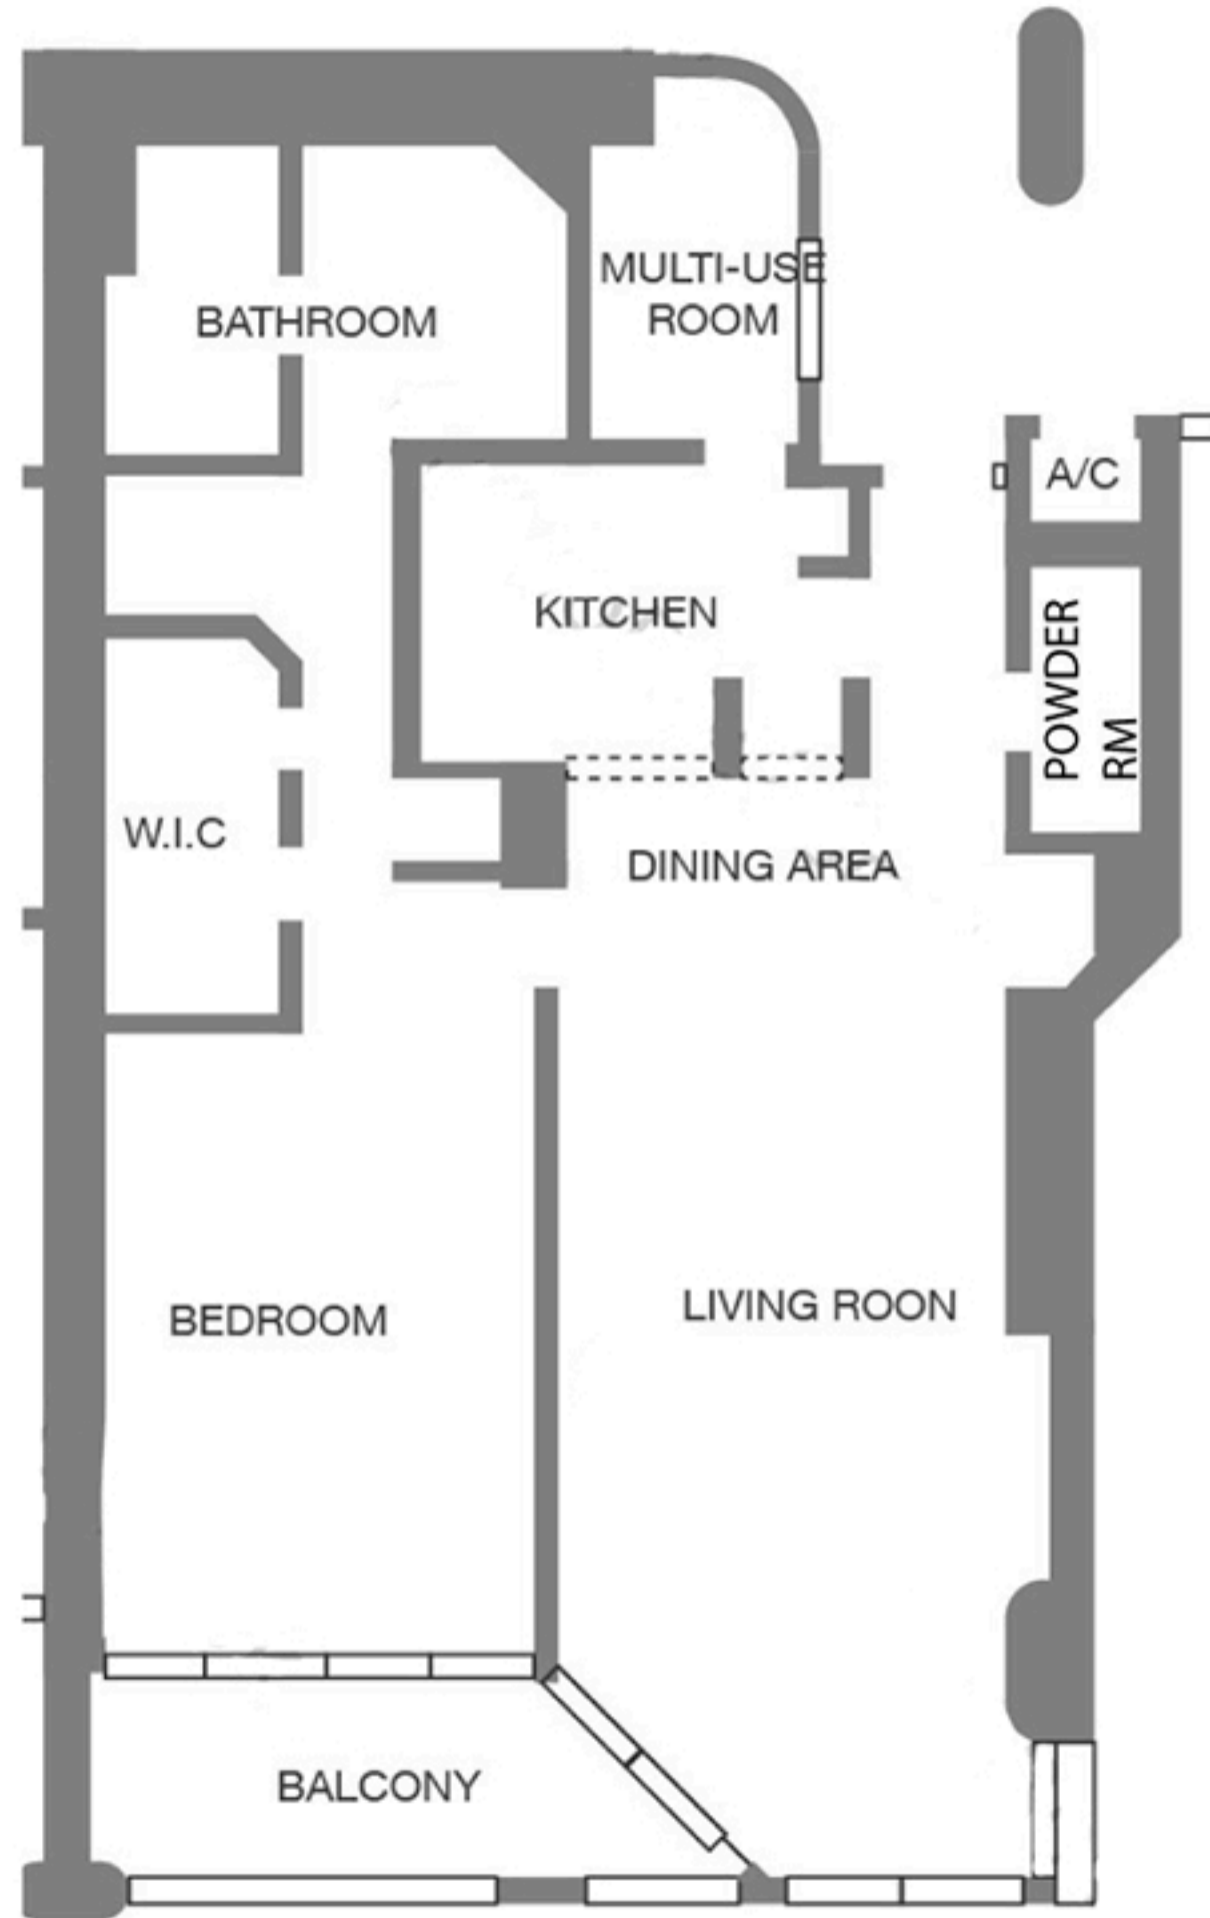

# THE GRAND

MODEL	Line/Unit	Floor	Bed/Baths	Square Feet		Square Meters	
				Interior	Balcony	Interior	Balcony
Unit-A11	45	10-15, 23-30	1 / 1.5	1138		105.7	