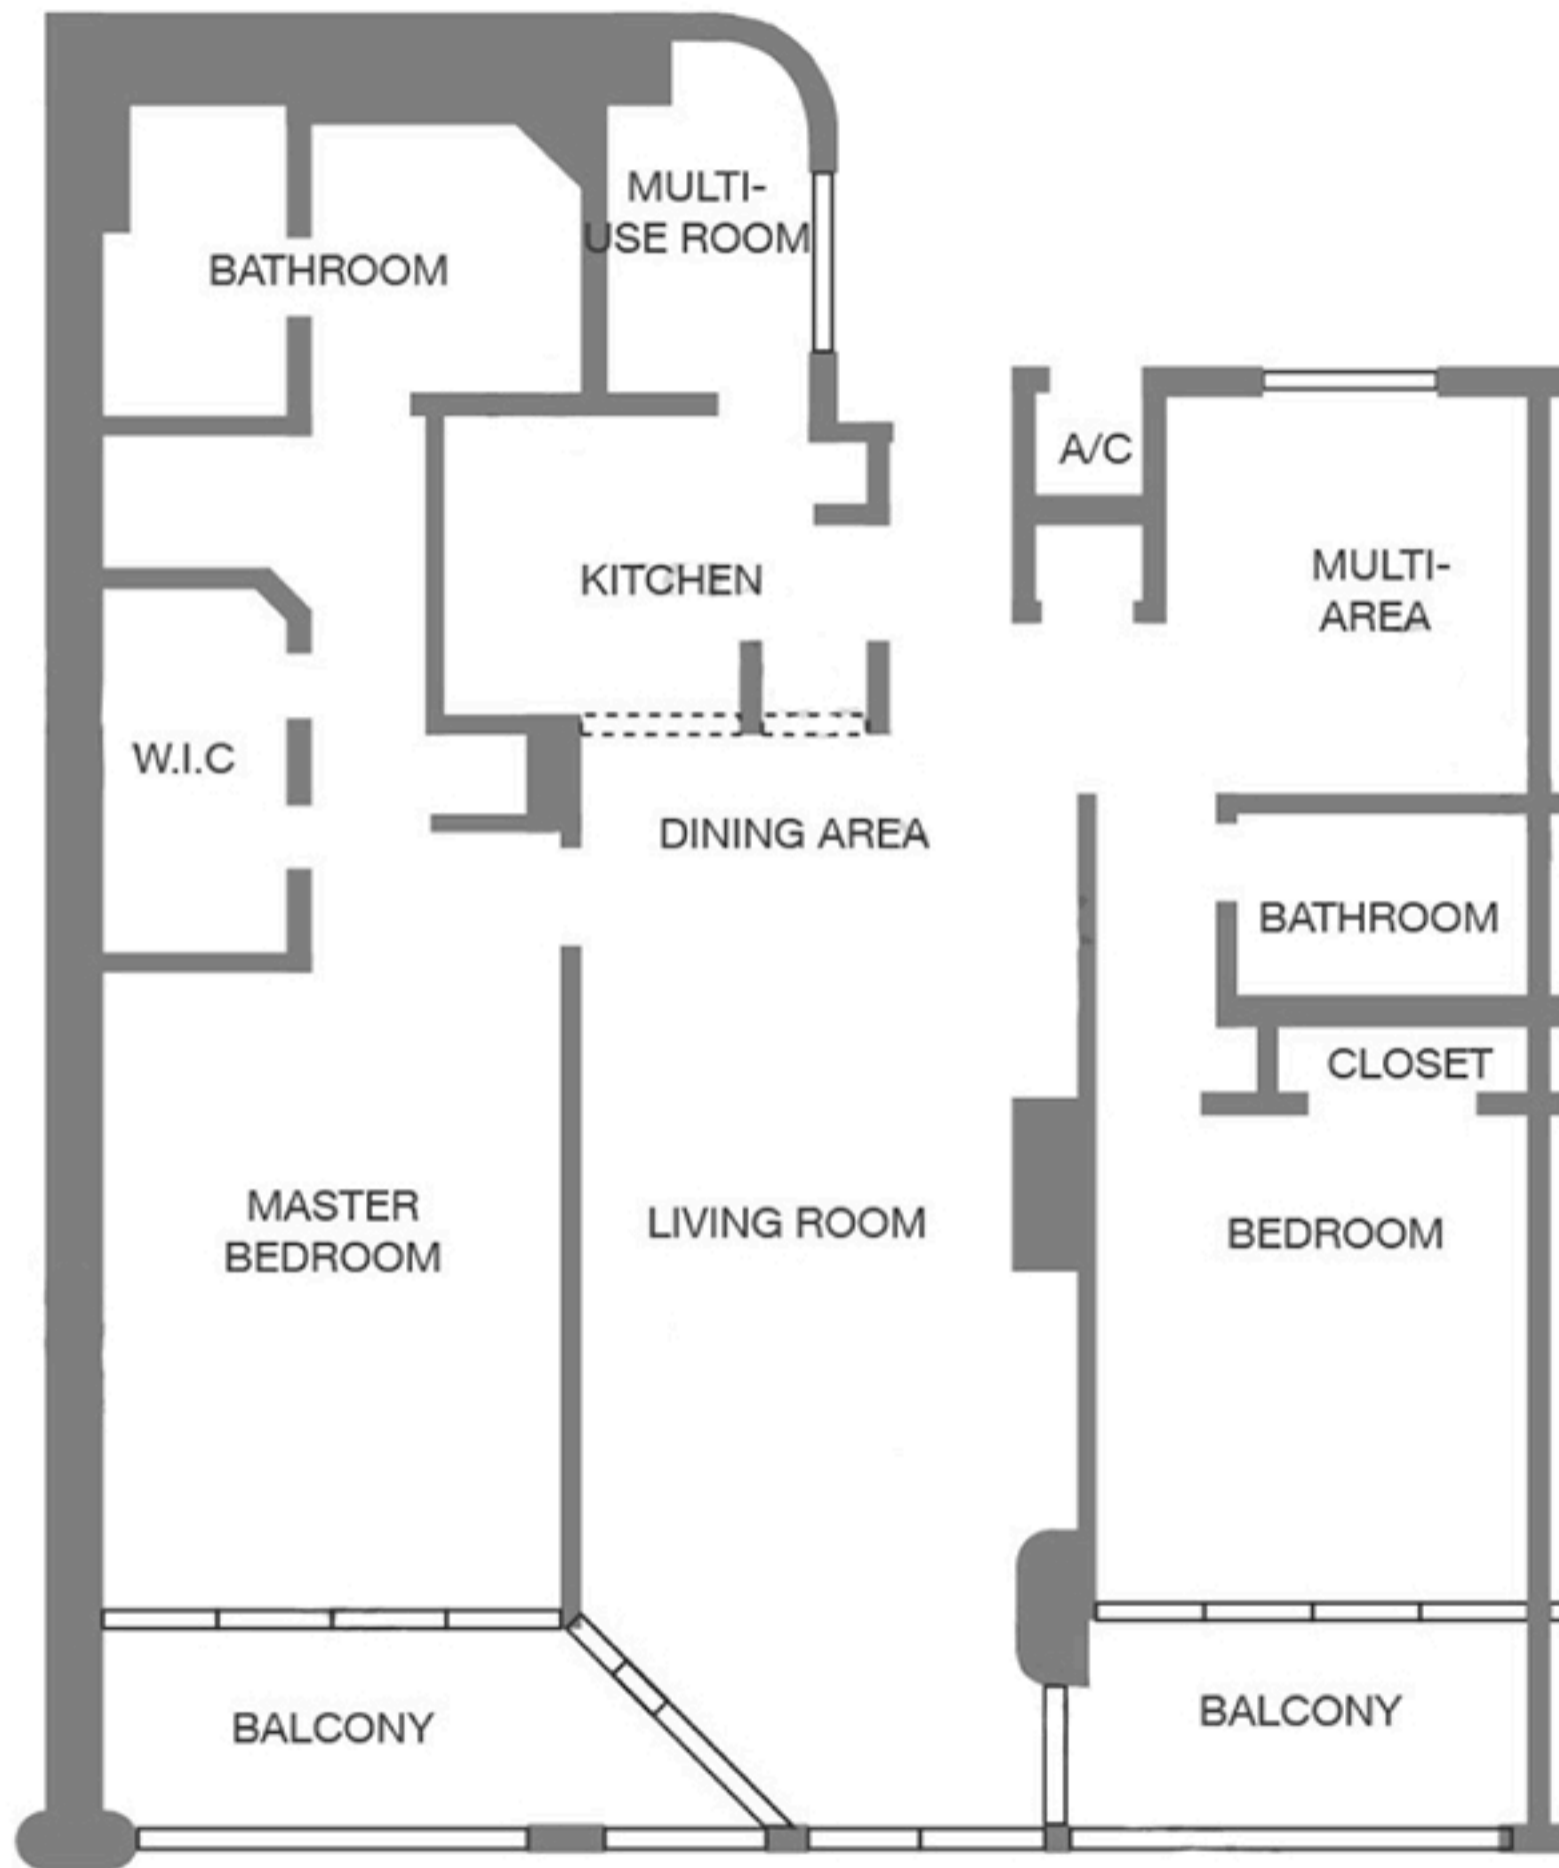

THE GRAND

MODEL	Line/Unit	Floor	Bed/Baths	Square Feet		Square Meters	
				Interior	Balcony	Interior	Balcony
Unit-B6	45	16-22, 31-42	2 / 2	1479		137.4	