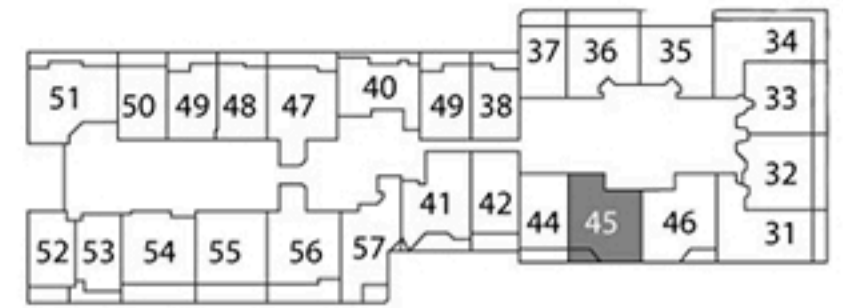

THE GRAND

MODEL	Line/Unit	Floor	Bed/Baths	Square Feet		Square Meters	
				Interior	Balcony	Interior	Balcony
Unit-B6	45	16-22, 31-42	2 / 2	1479		137.4	