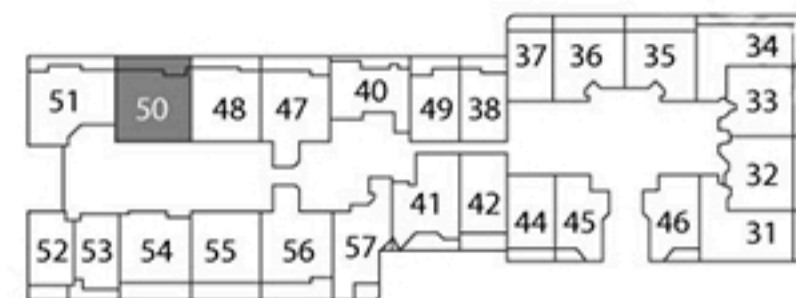

# THE GRAND

MODEL	Line/Un	Floor	Bed/Baths	Square Feet		Square Meters	
				Interior	Balcony	Interior	Balcony
Unit-B8 alt	50	23-42	2 / 2	1602		148.8	