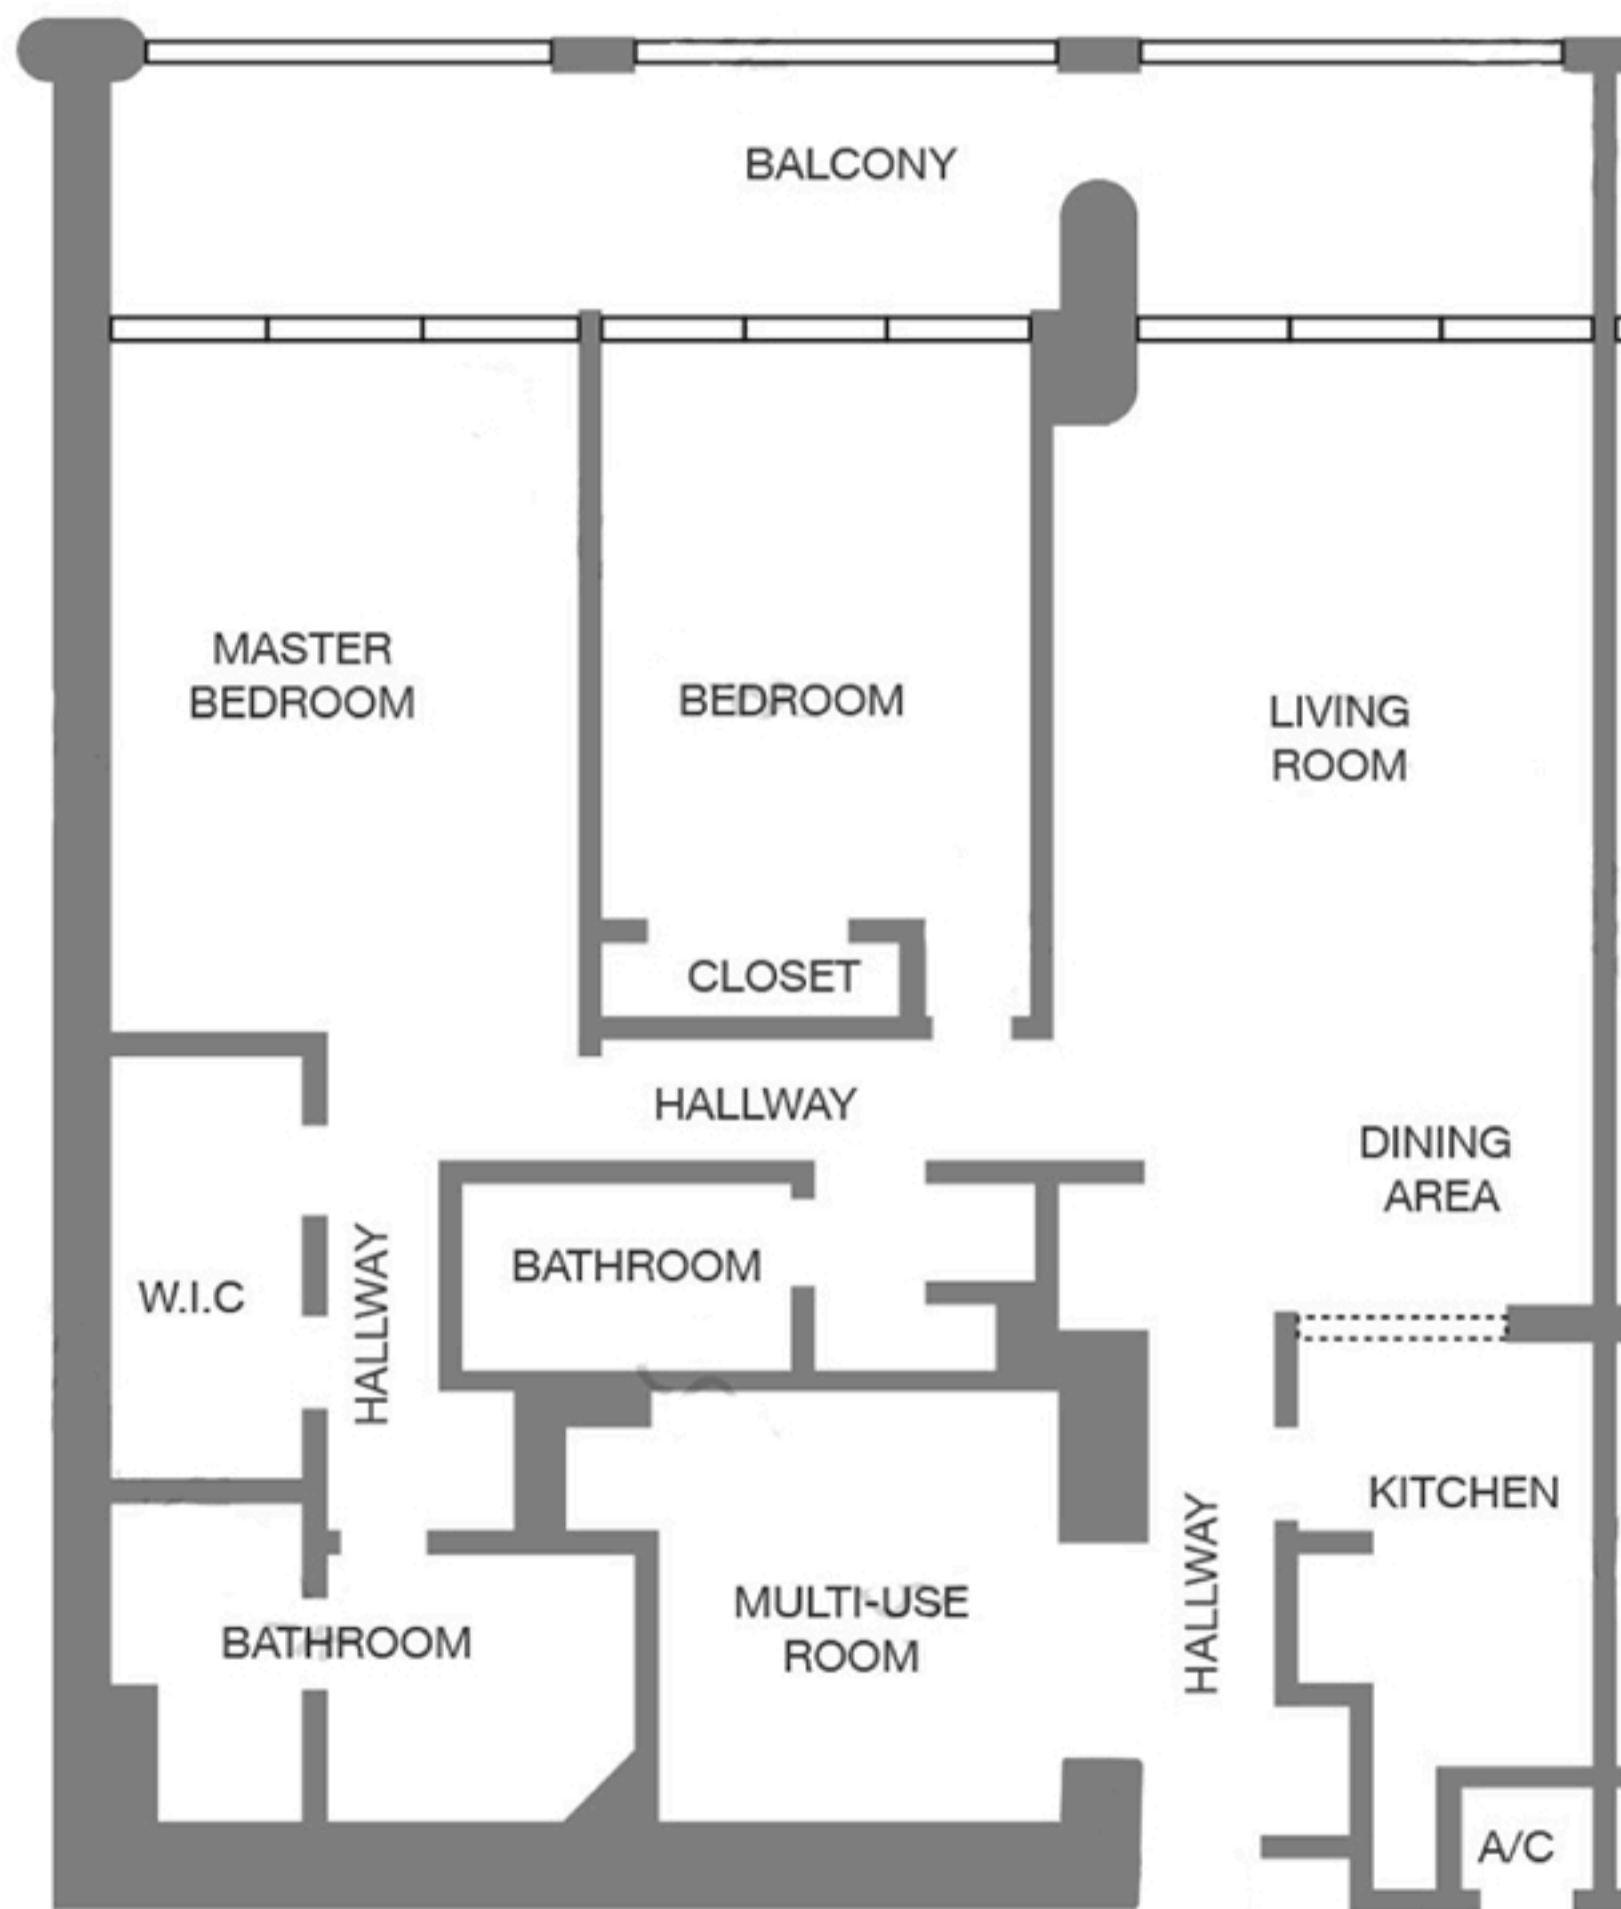

# THE GRAND

MODEL	Line/Un	Floor	Bed/Baths	Square Feet		Square Meters	
				Interior	Balcony	Interior	Balcony
Unit-B8 alt	50	23-42	2 / 2	1602		148.8	